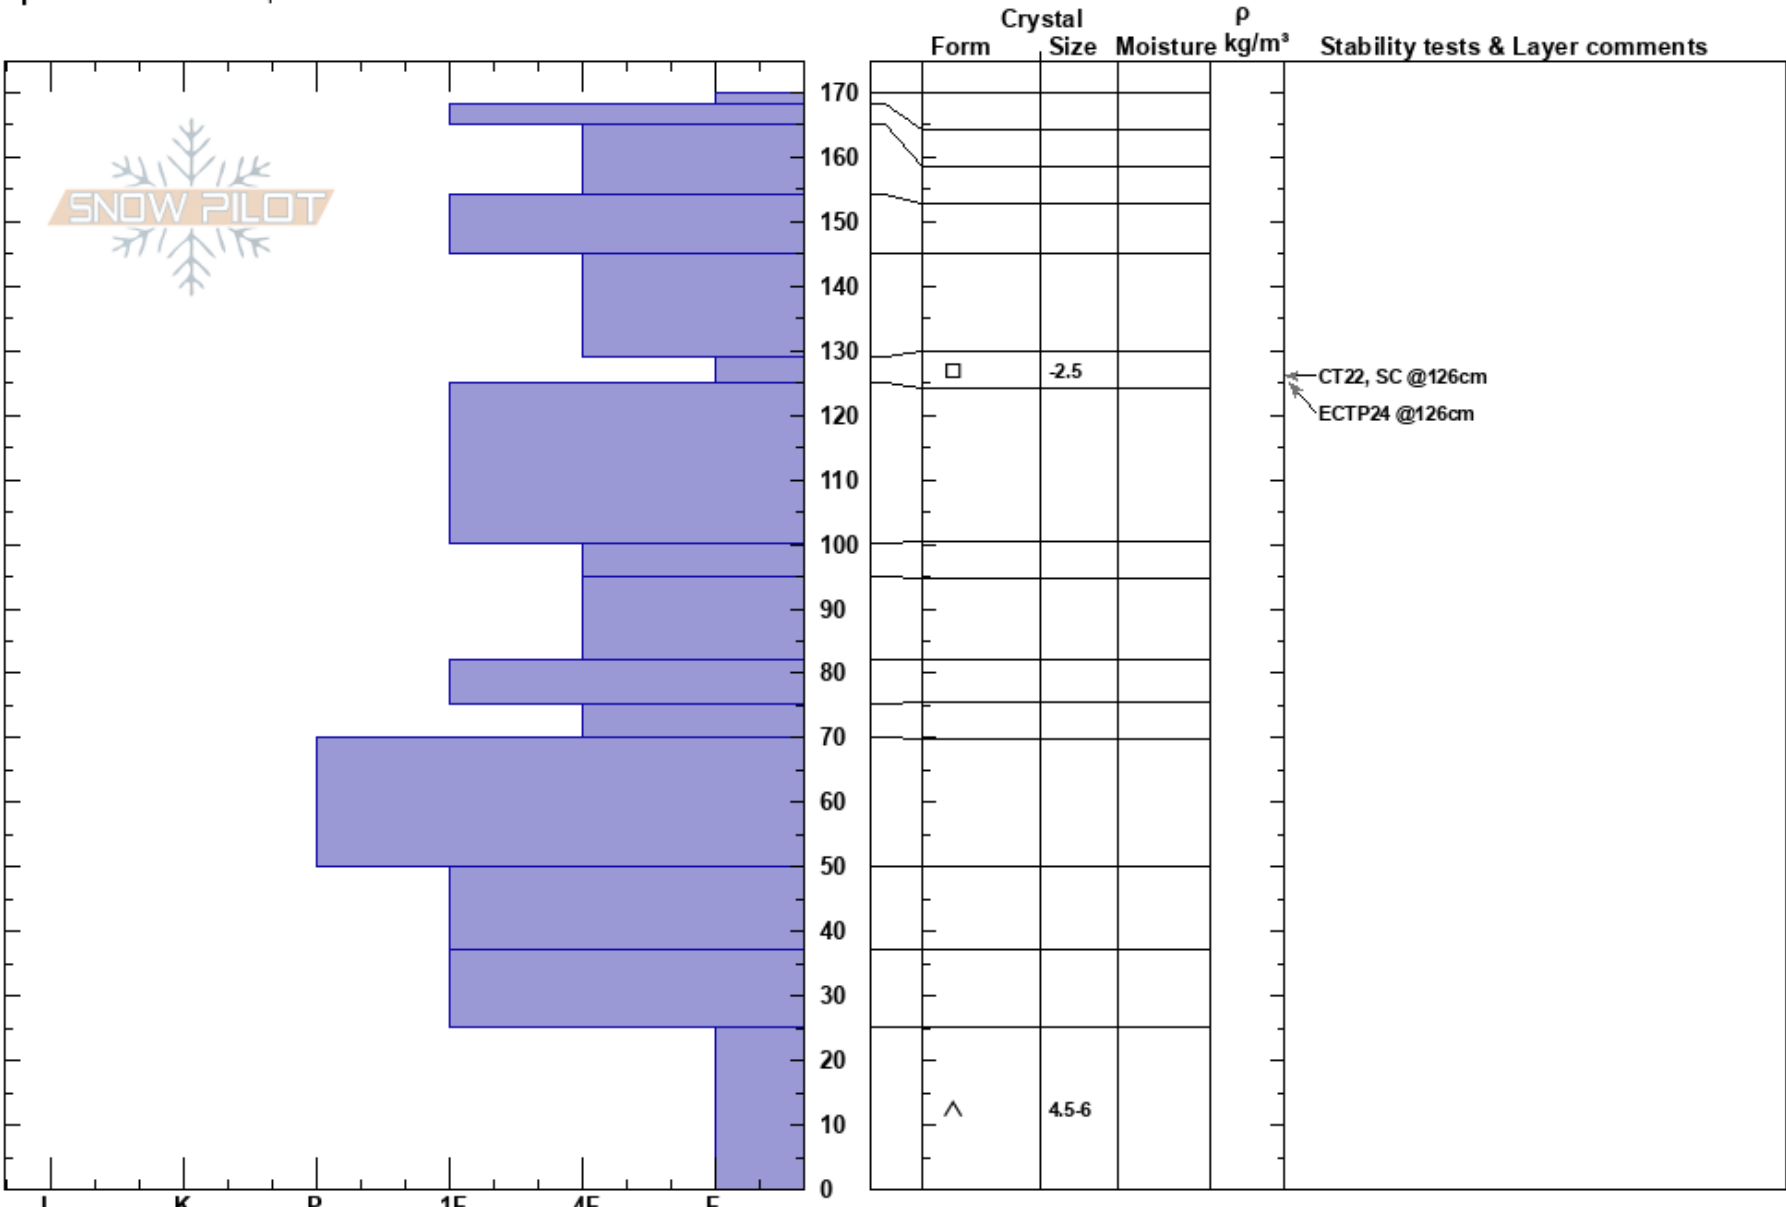

20230307.Watrous.Gulch
 I-70
 CO
 Elevation: 12049 ft
 Aspect: N
 Specifics: We skied slope

Jason Antin
 03/07/2023 - 12:00pm
 Co-ord: 39.71511N, -105.84689W
 Slope Angle: 11°
 Wind Loading: previous

Stability:
 Air Temperature:
 Sky Cover: FEW
 Precipitation: NO
 Wind: SW Strong

HS: 170
 PS: 3 129-125cm: Problematic layer

Notes: