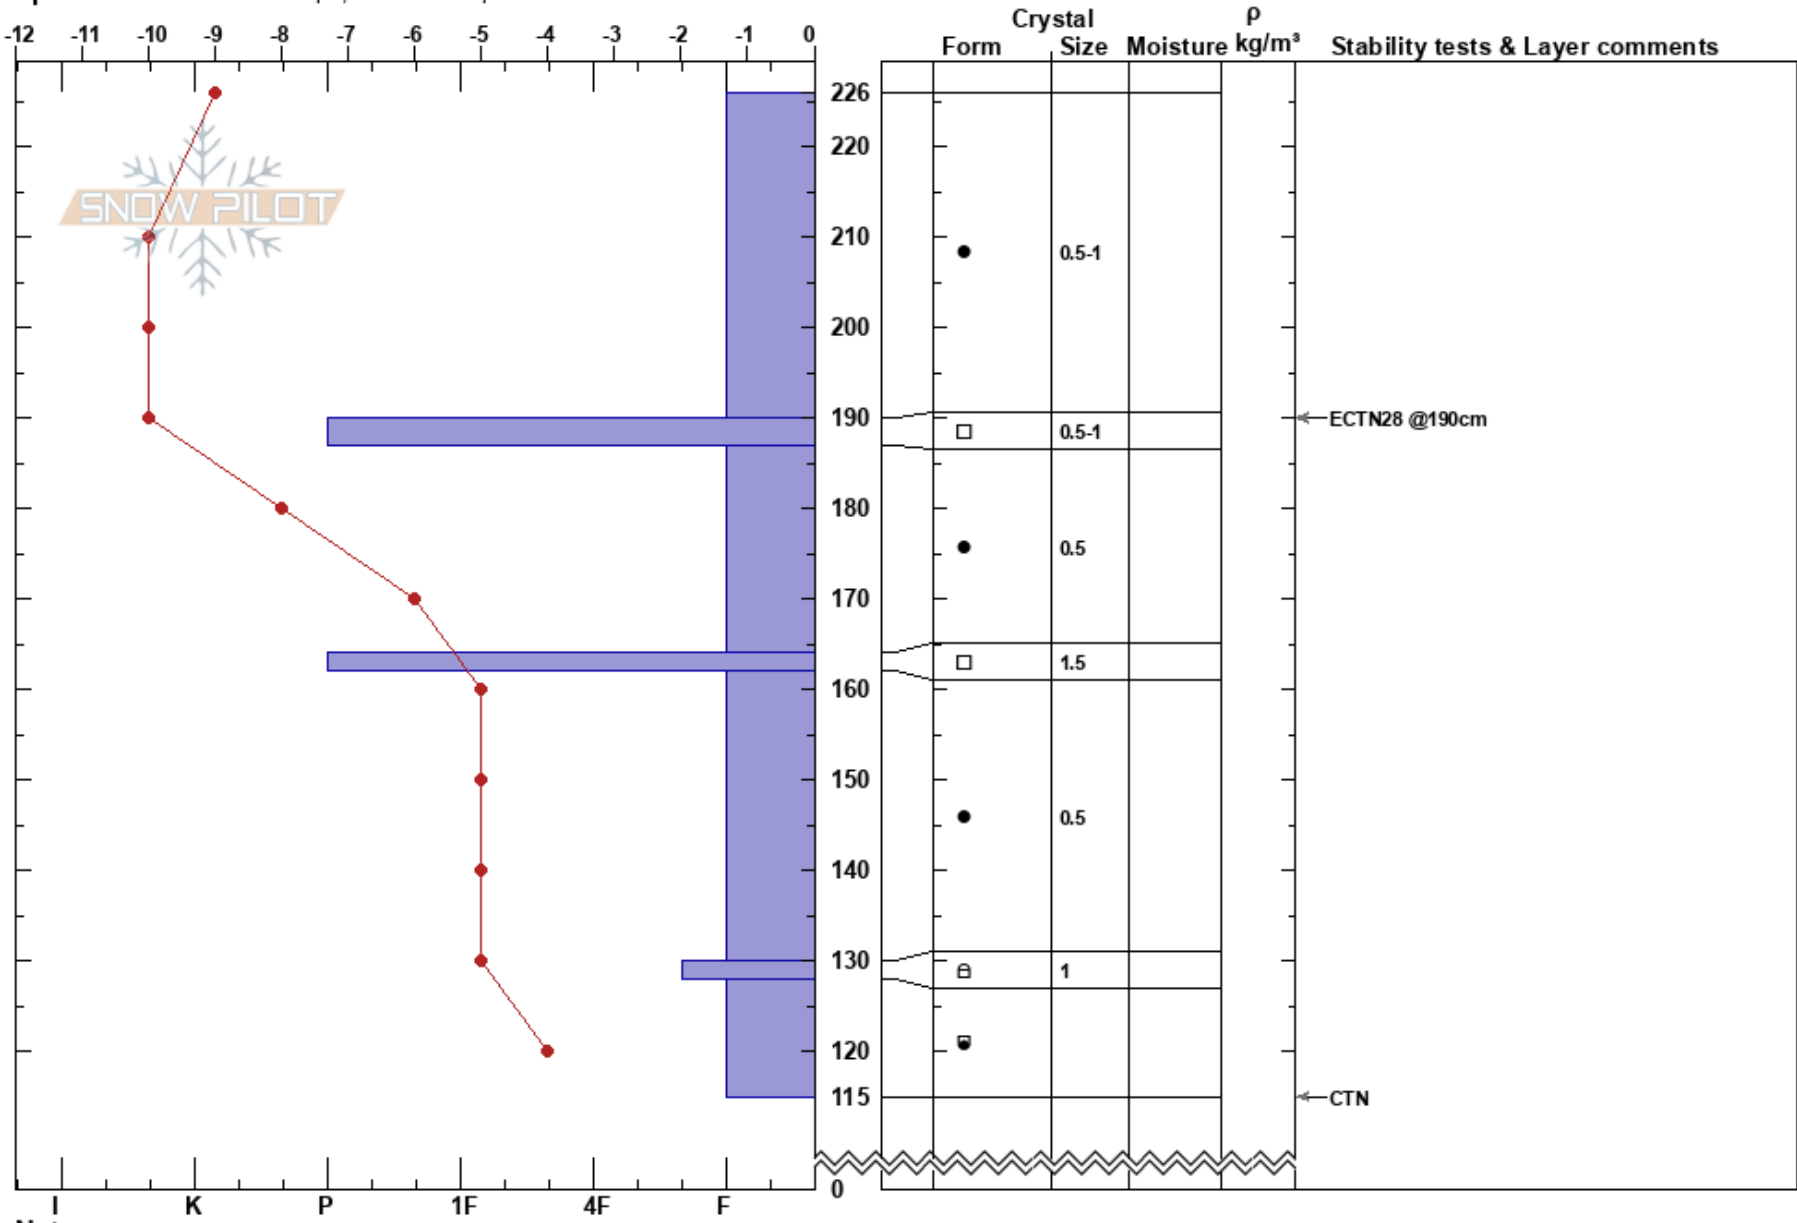

Hayrick Butte
 Hayrick Butte
 OR
 Elevation: 1530 ft
 Aspect: E
 Specifics: Ski tracks on slope; We skied slope

Colton Moeller
 02/24/2023 - 12:00pm
 Co-ord: 10T 590197W 4916839N
 Slope Angle: 31°
 Wind Loading: yes

Stability: Good
 Air Temperature: -6°C
 Sky Cover: BKN
 Precipitation: NO
 Wind: SW Light Breeze

HS:226 Layer Notes:

Notes: