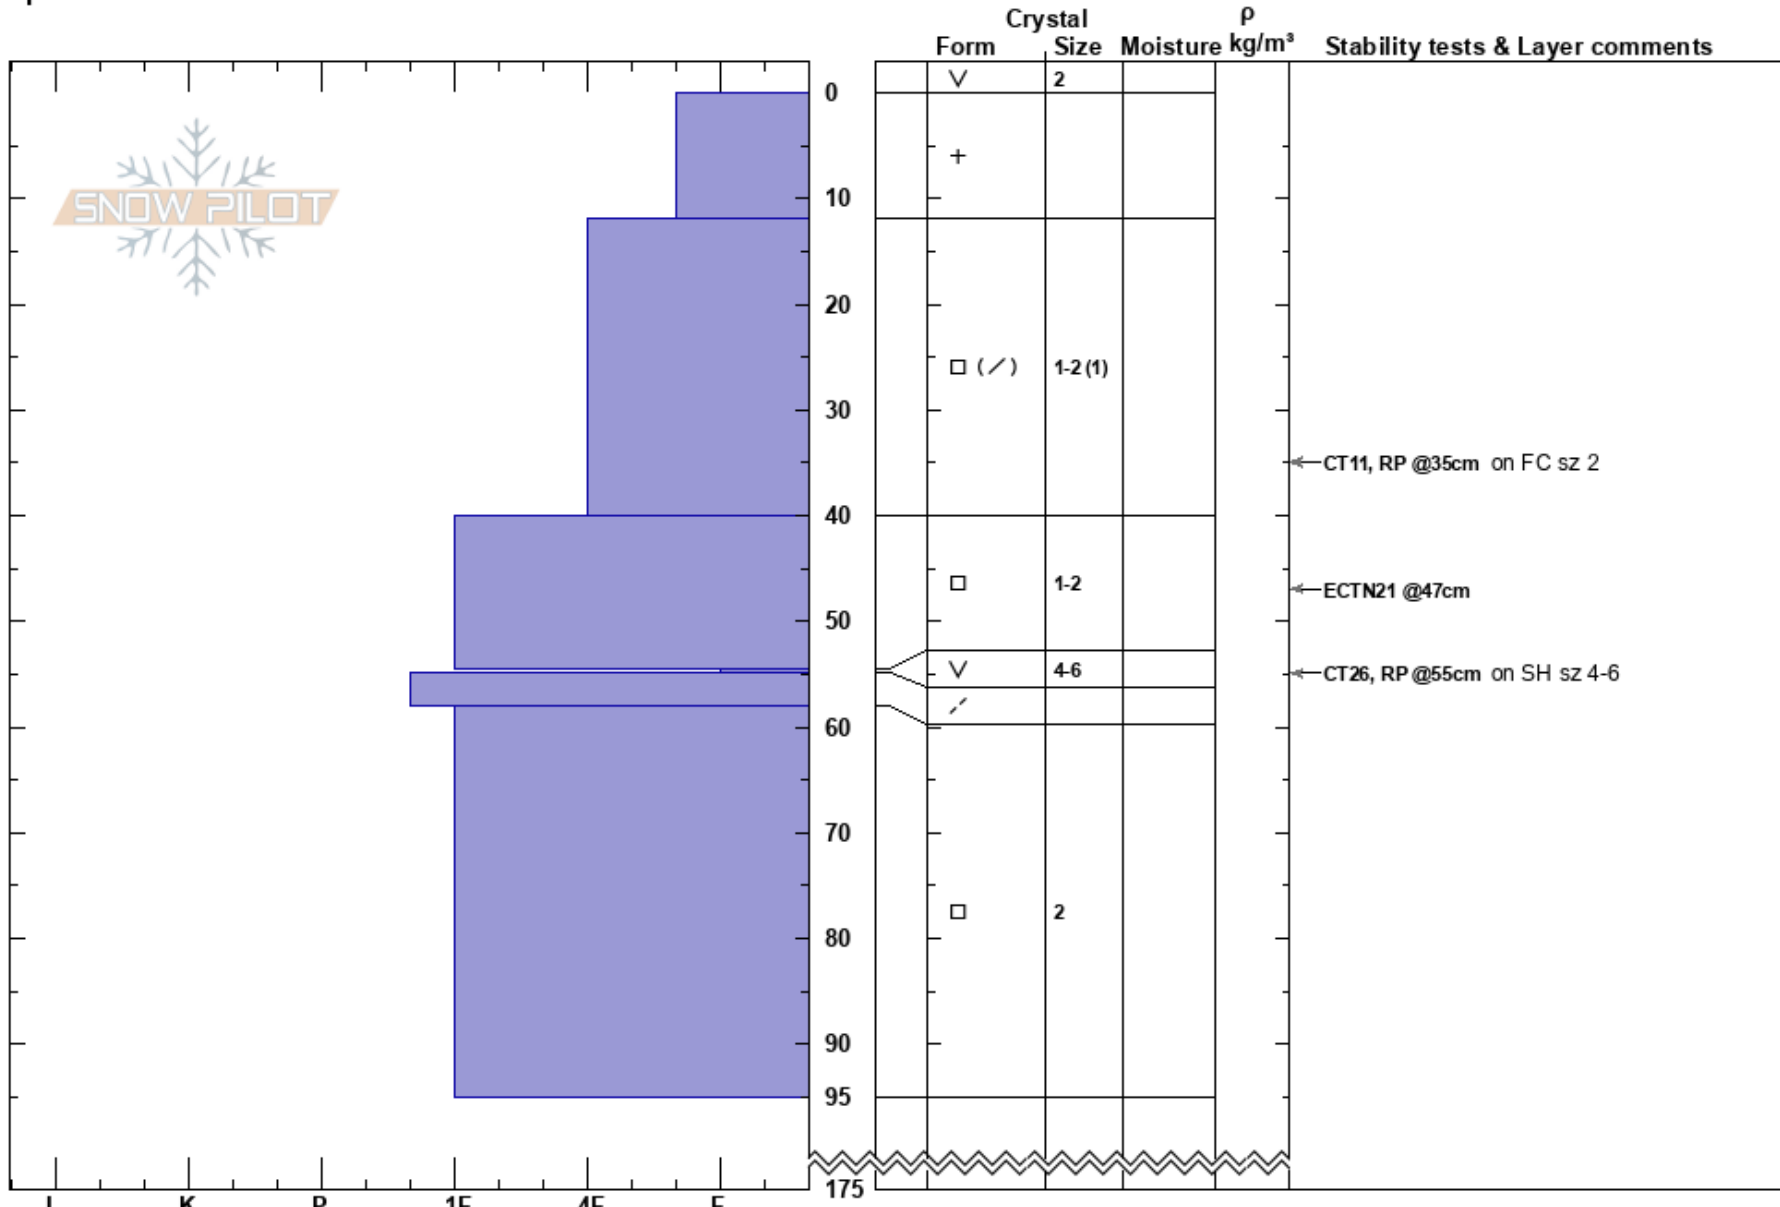

WH20 Black Queen
 Selkirks
 BC
 Elevation: 2101 m
 Aspect: E
 Specifics:

Bruce Gardave
 07/03/2023 - 10:40
 Co-ord: 11U 489874W 5477792N
 Slope Angle: 27°
 Wind Loading:

Stability:
 Air Temperature:
 Sky Cover: BKN
 Precipitation: NO
 Wind: SE Light Breeze

HS: 175

Layer Notes:

Notes: Open treelined ridge exposed to cross-loading winds