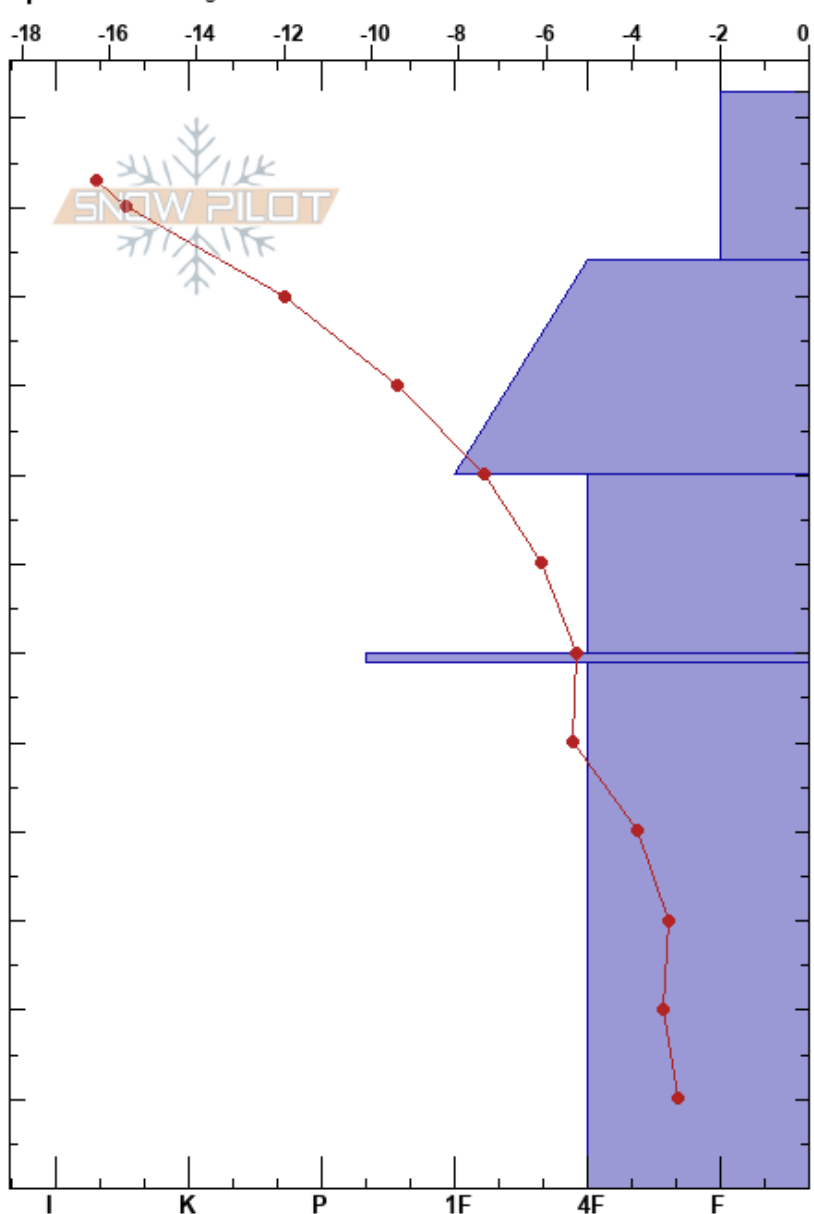

Shotplot Weekly
 Sunshine Village
 AB

Tom Allatt
 07/03/2023 - 13:05
 Co-ord:
 Slope Angle: 0°
 Wind Loading:

Stability:
 Air Temperature: -8.7°C PF: 95
 Sky Cover: FEW
 Precipitation: NO
 Wind: Calm

Layer Notes:

Elevation: 2345 m
 Aspect: N

Specifics: Pit dug in a Ski Area

Form	Crystal		Moisture	ρ kg/m ³	Stability tests & Layer comments
	Size				
∇	3				
/	0.5-1		D		
□	1		D		
□	2-3		D		
⊙			D		
^	3		D		

CTN x2

Notes: