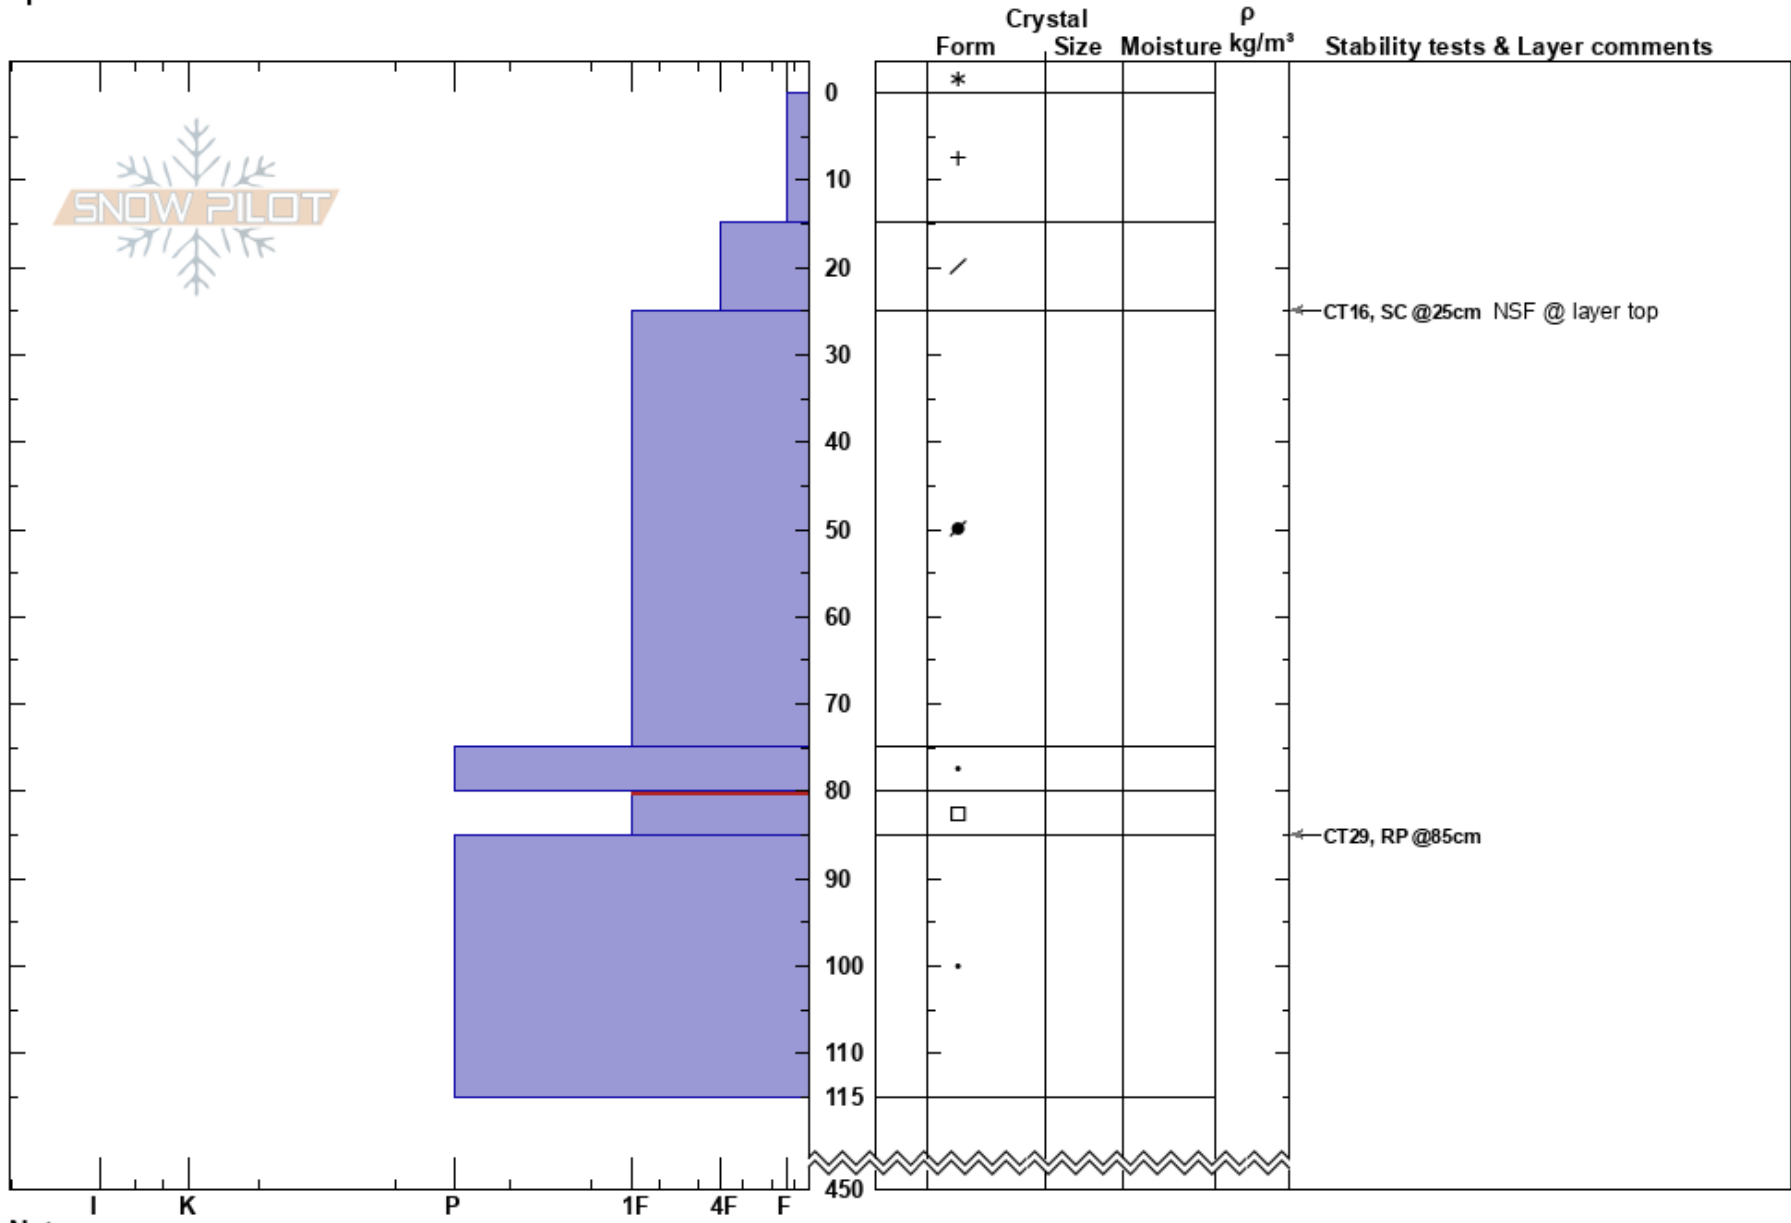

20230307 W Thomas
 Ruby Mountains
 NV
Elevation: 10300 ft
Aspect: 250°
Specifics:

Keenan Grady
 03/07/2023 - 11:30am
Co-ord: 40.61163N, -115.39507W
Slope Angle: 28°
Wind Loading:

Stability: **HS:** 450
Air Temperature: -4.5°C **PF:** 30 80-85cm: Problematic layer
Sky Cover: FEW **PS:** 15
Precipitation: NO
Wind: SW Light Breeze