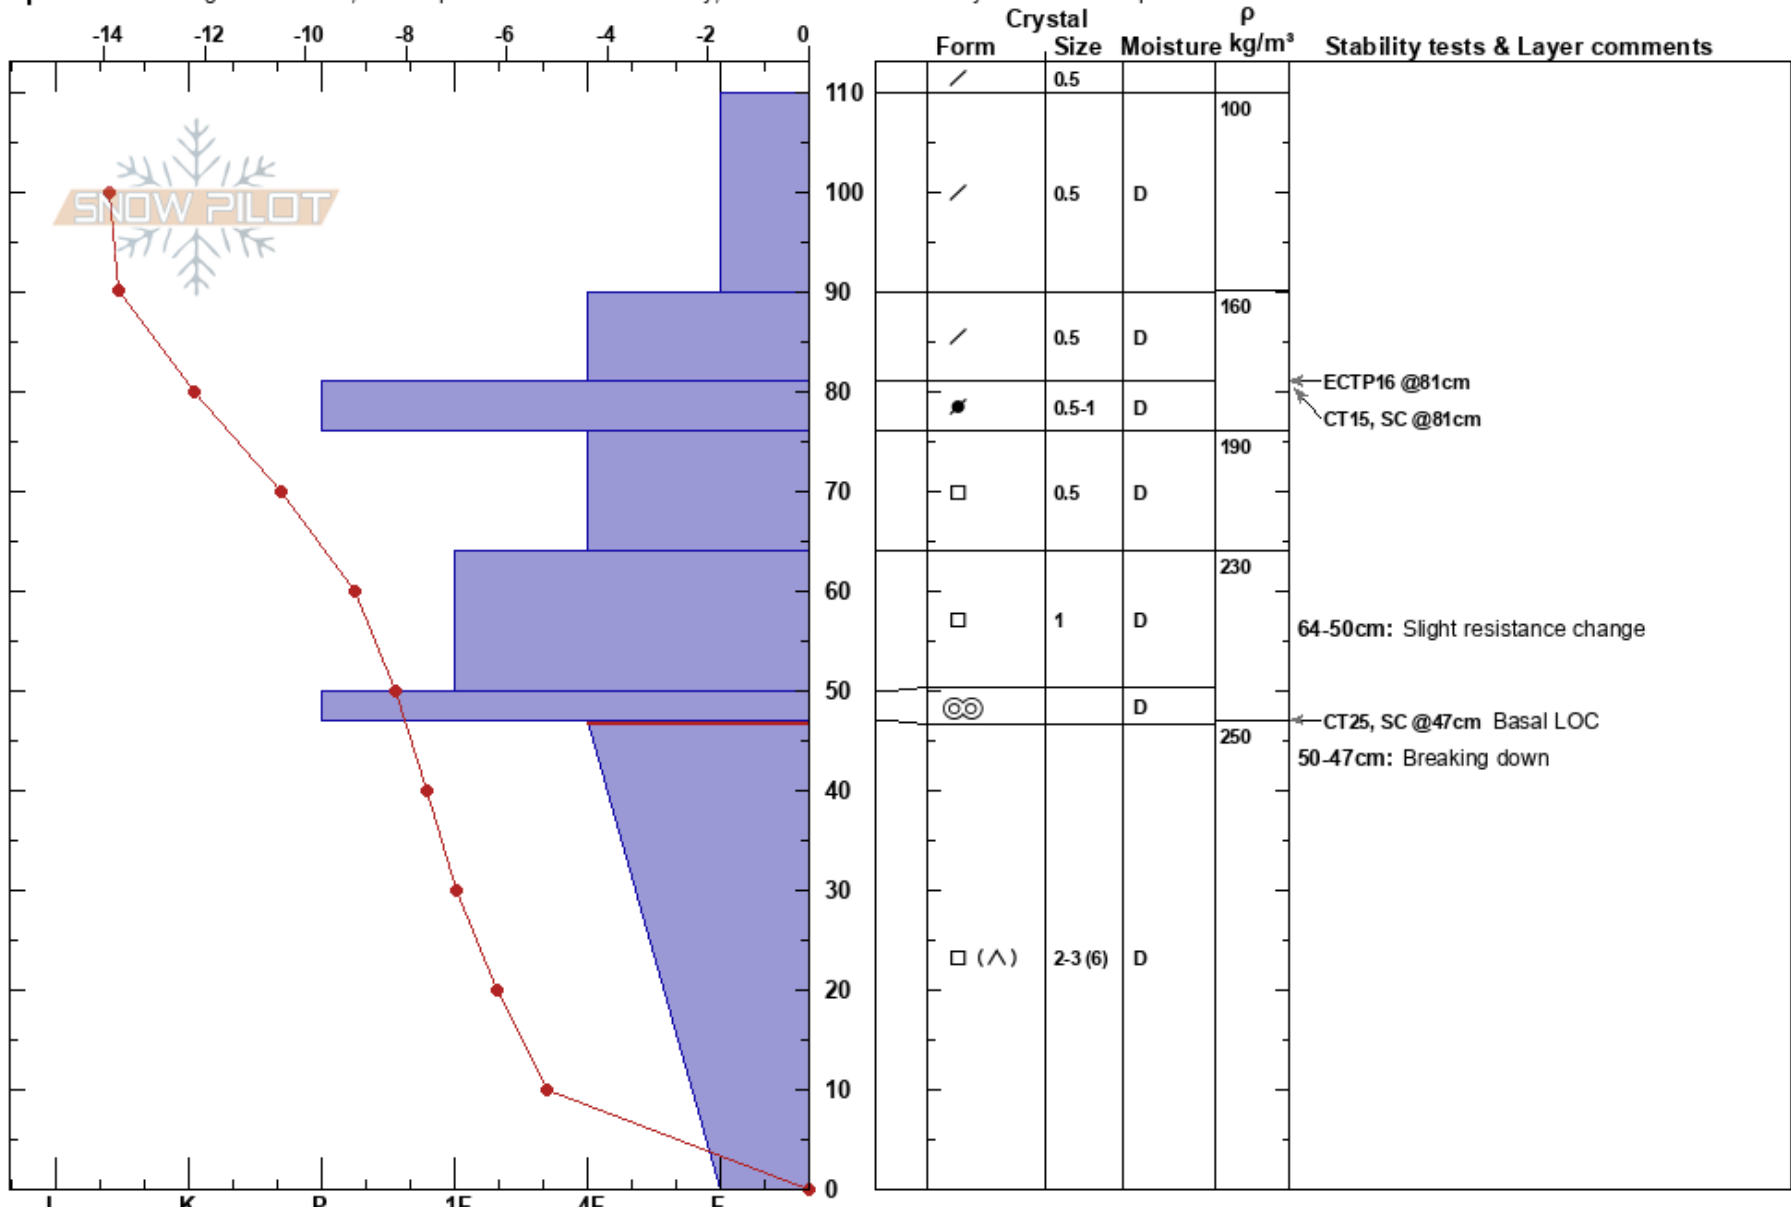

Rock Garden H Traverse
 Lake Louise Ski
 AB
 Elevation: 2500 m
 Aspect: NW

Grant Flagler
 06/03/2023 - 14:10
 Co-ord: 51.43772N, -116.10184W
 Slope Angle: 25°
 Wind Loading:

Stability: Good
 Air Temperature: -10.9°C
 Sky Cover: BKN
 Precipitation: NO
 Wind: Calm

HS: 110
 PF: 90
 PS: 30
 Layer Notes:
 64-50cm: Slight resistance change
 50-47cm: Breaking down
 47-0cm: Problematic layer

Specifics: Pit dug in a Ski Area; Pit is representative of backcountry; Recent avalanche activity on different slopes

Notes: Pit dug in a ski area at Treeline, Grassy slope above Rock Garden High Traverse.