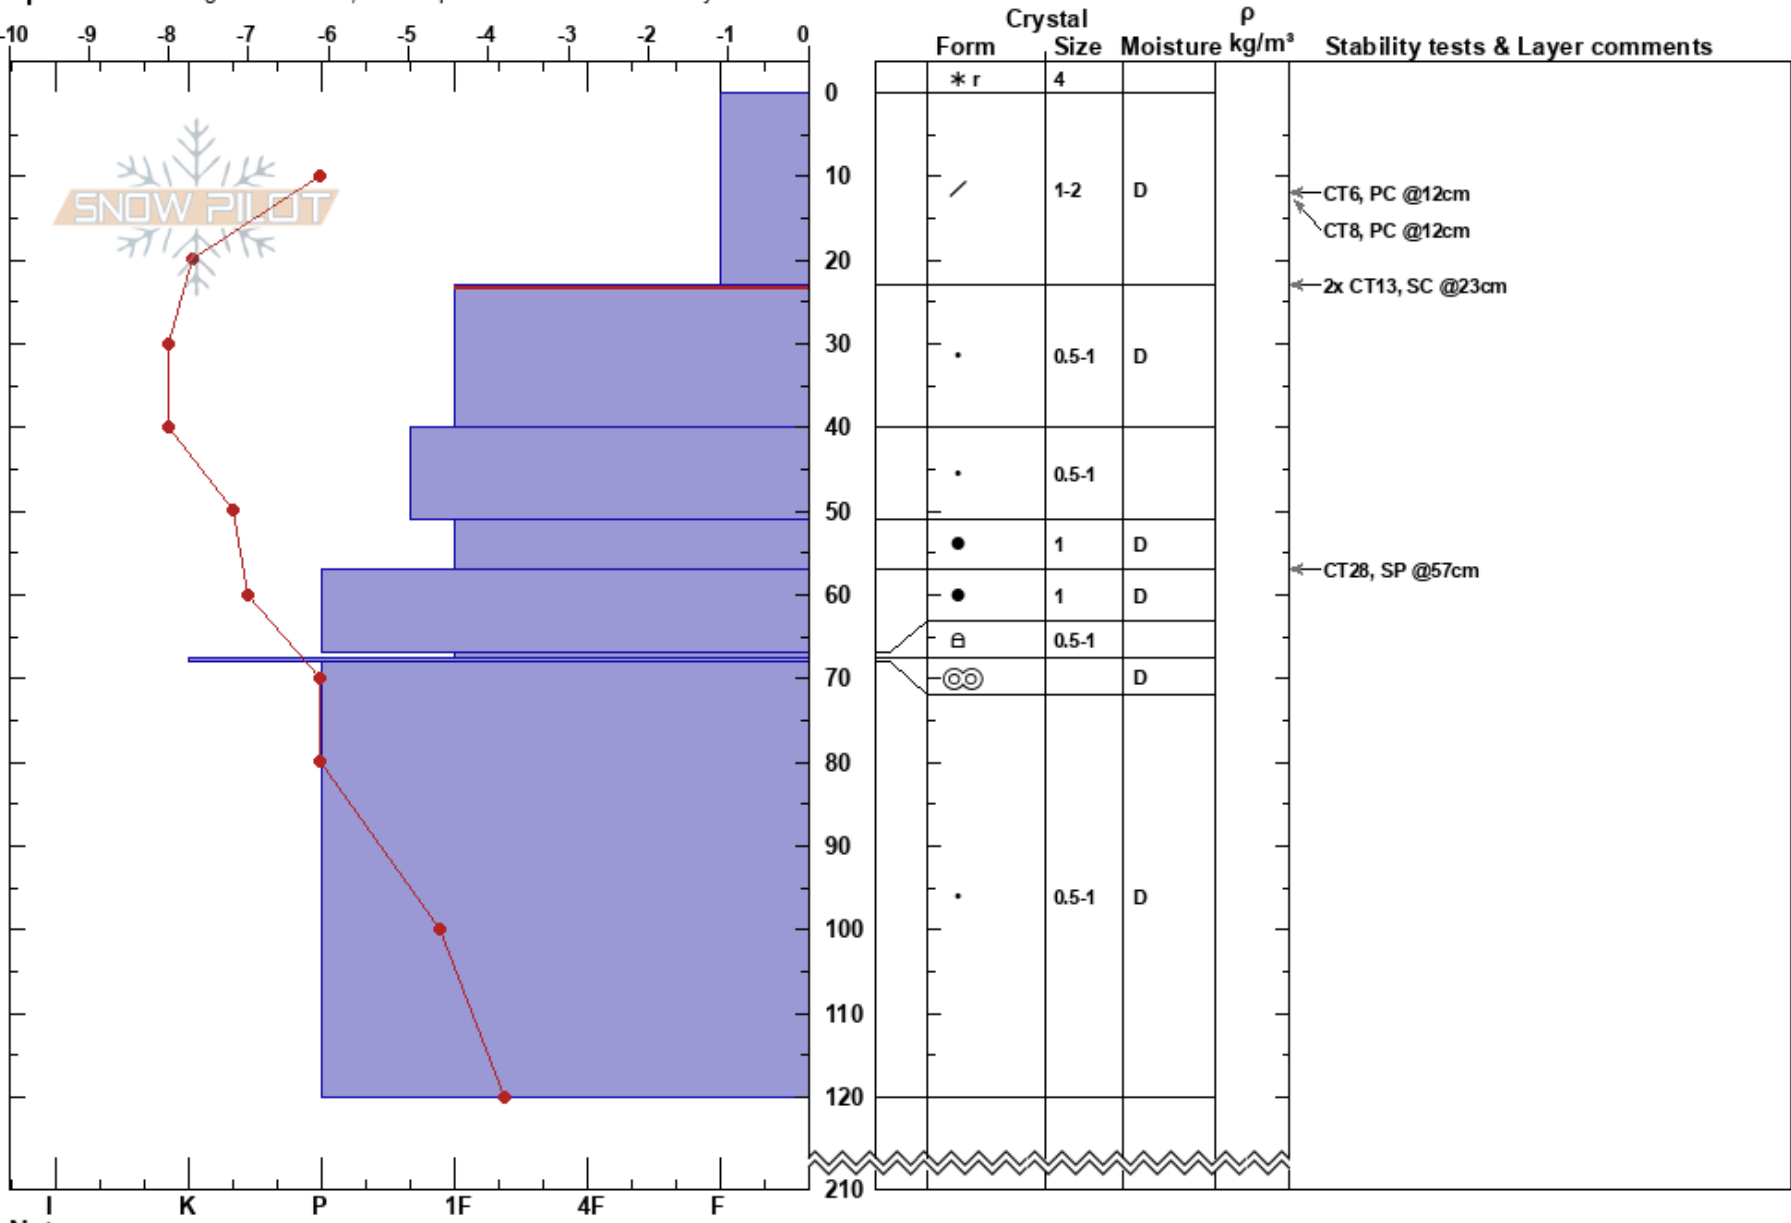

Mid Mountain Lovro Jelenovic
 Monashee 06/03/2023 - 12:50
 BC Co-ord: 50.89286N, -119.92051W
 Elevation: 1895 m Slope Angle: 20°
 Aspect: NE Wind Loading: no
 Specifics: Pit dug in a Ski Area; Pit is representative of backcountry

Stability: HS:210 Layer Notes:
 Air Temperature: -6.8°C PF: 30 23-40cm: Problematic layer
 Sky Cover: OVC
 Precipitation: S-1
 Wind: SE Light Breeze

Notes: