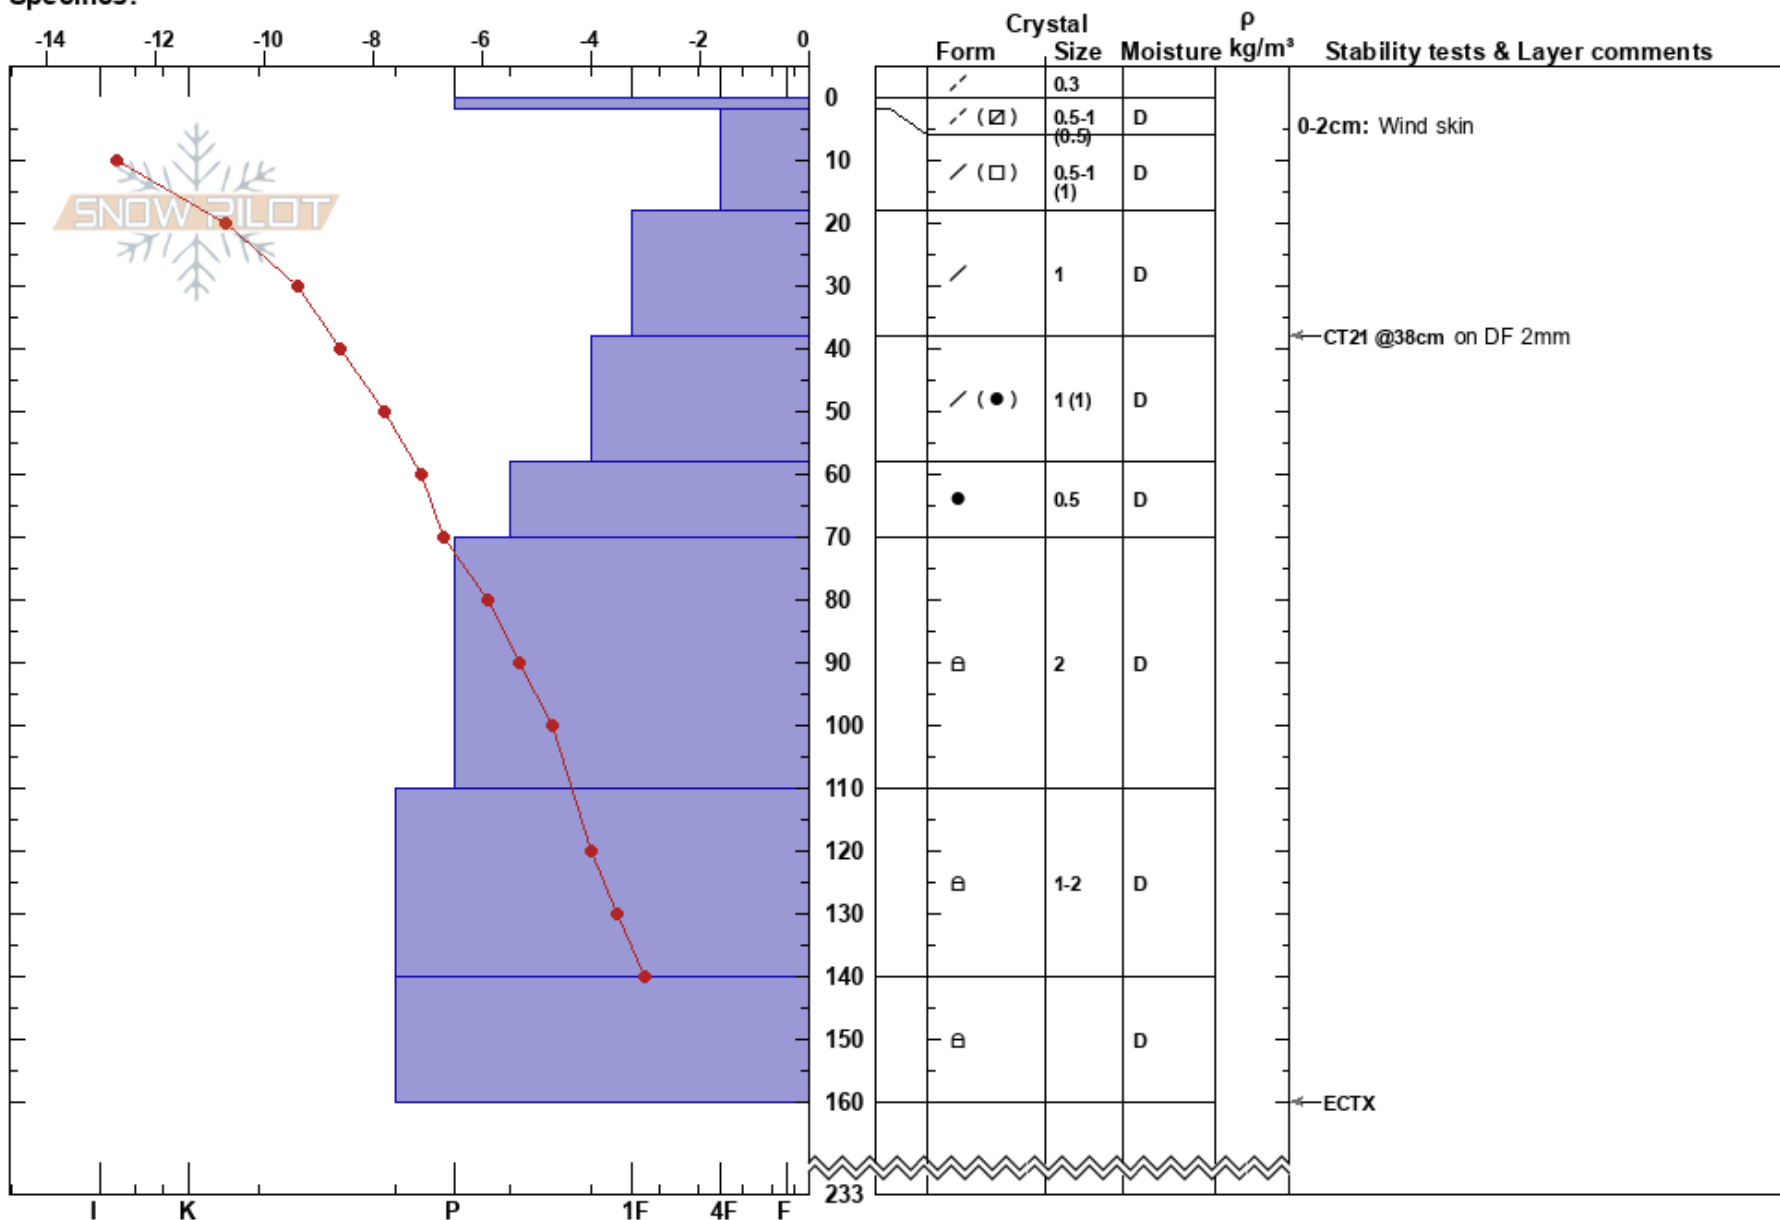

Laurie SP
 Selkirks
 BC
 Elevation: 2000 m
 Aspect: N
 Specifics:

Natalie Anderson
 06/03/2023 - 11:30
 Co-ord: 51.17909N, -117.72085W
 Slope Angle: 15°
 Wind Loading: yes

Stability:
 Air Temperature: -9.7°C HS:233 Layer Notes:
 PF: 40 0-2cm: Wind skin
 Sky Cover: SCT
 Precipitation: NO
 Wind: E Light Breeze

Notes: Site characteristics: Wind exposed TL opening, just below shoulder.
 Profile objectives: HST amounts, presence of PWLs