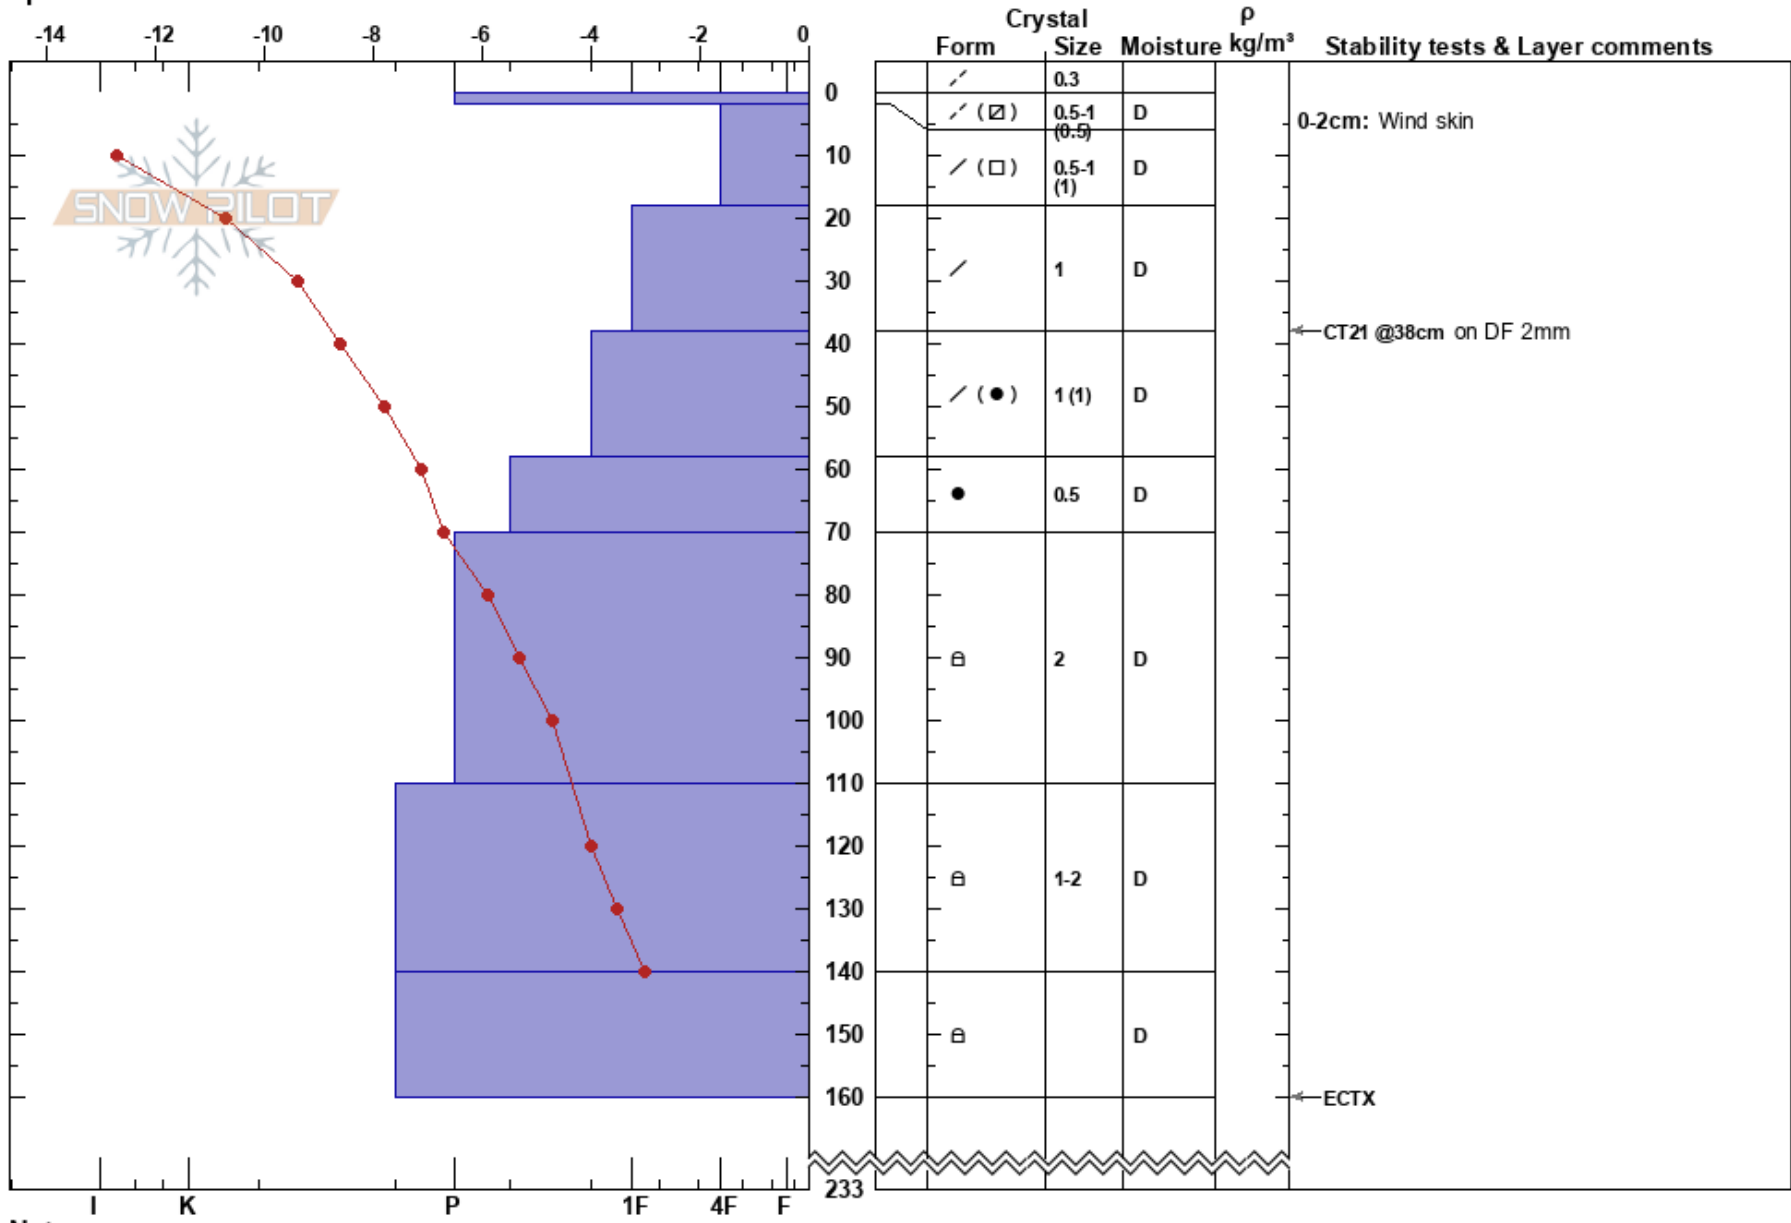

Laurie SP
 Selkirks
 BC
 Elevation: 2000 m
 Aspect: N
 Specifics:

Natalie Anderson
 06/03/2023 - 11:30
 Co-ord: 51.17909N, -117.72085W
 Slope Angle: 15°
 Wind Loading: yes

Stability:
 Air Temperature: -9.7°C HS:233
 PF: 40 0-2cm: Wind skin
 Sky Cover: SCT
 Precipitation: NO
 Wind: E Light Breeze

Notes: Site characteristics: Wind exposed TL opening, just below shoulder.
 Profile objectives: HST amounts, presence of PWLs