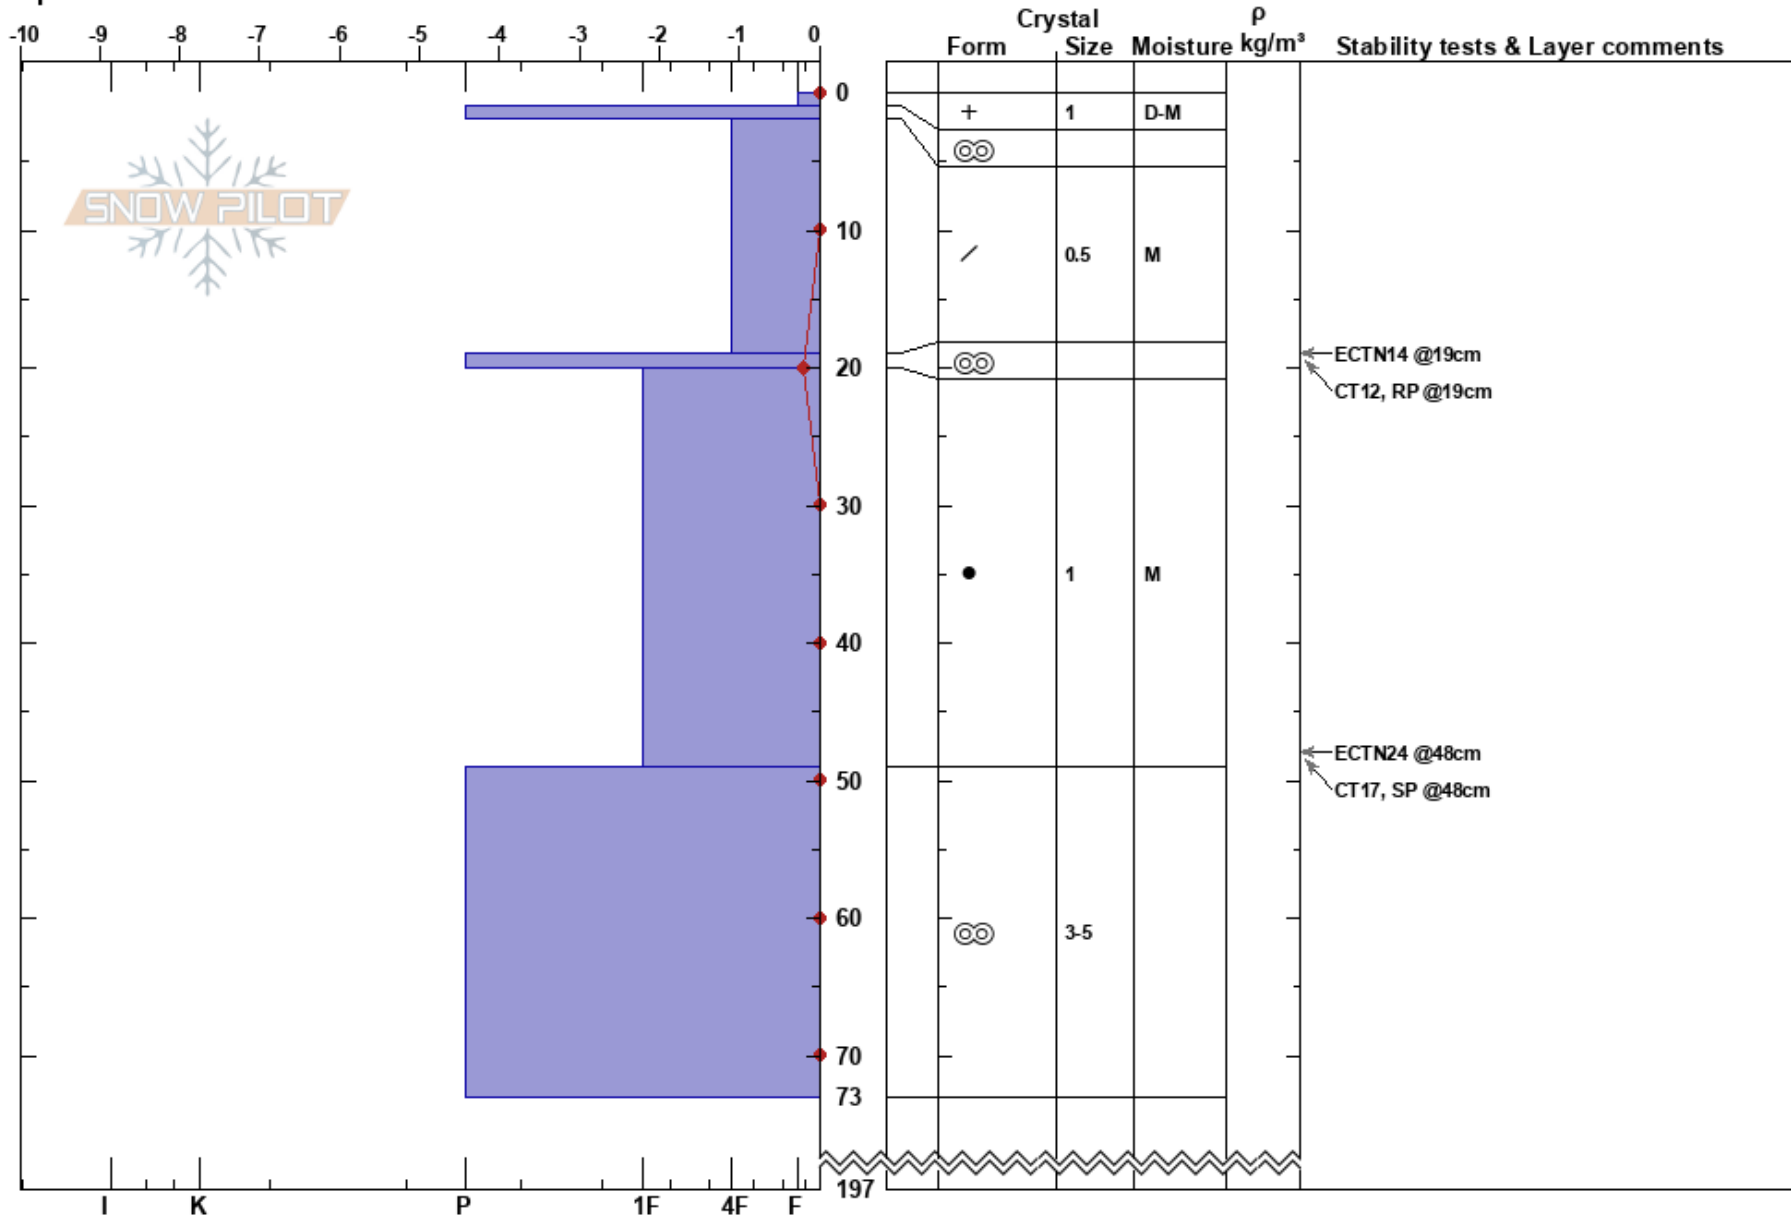

Racha E forest
 new item
 Georgia
 Elevation: 2070 m
 Aspect: E
 Specifics:

Serhii Ichenets
 07/03/2022 - 15:23
 Co-ord: 380073W 4730164N
 Slope Angle: 31°
 Wind Loading:

Stability:
 Air Temperature: -1.8°C PF: 21
 Sky Cover: BKN
 Precipitation: NO
 Wind: W Light Breeze

Layer Notes:

Notes: I K P 1F 4F F 197