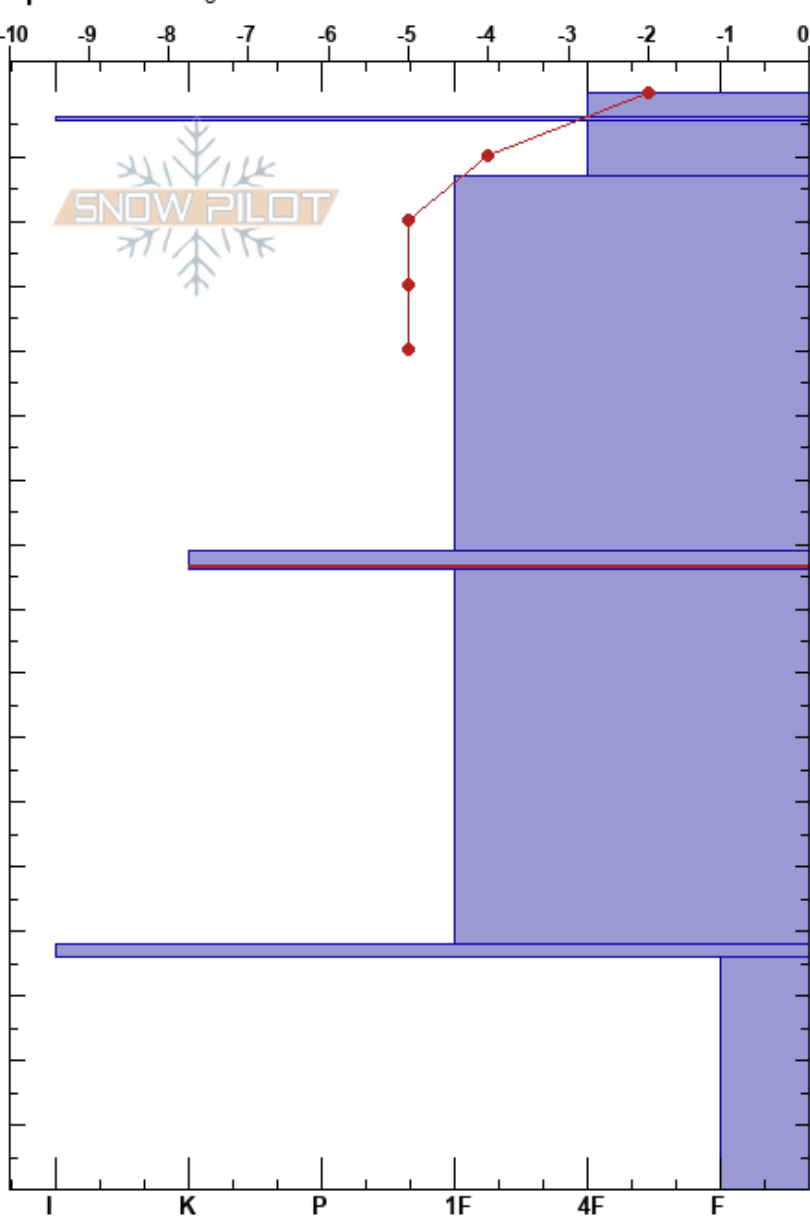

Taos 7A
 Sangre de Cristo Range
 NM
 Elevation: 11600 ft
 Aspect: 180°
 Specifics: Pit dug in a Ski Area

Steven Smitka
 03/06/2023 - 1:20pm
 Co-ord: 36.57489N, -105.45240W
 Slope Angle: 24°
 Wind Loading: previous

Stability: HS:170
 Air Temperature: 6°C
 Sky Cover: CLR
 Precipitation: NO
 Wind: N Light Breeze
 PF: 20 71-74cm: Problematic layer
 PS: 10

Form	Crystal Size	Moisture	ρ kg/m ³	Stability tests & Layer comments
○	1	M		
⊙		D		
●	1-1.5	M		
●	0.5	D		
■		D		← PST47/100 (End) @74cm ← CT27, SP @74cm ← ECTP27 @74cm
□	1-1.5	D		
■		D		
^	2-3	D		