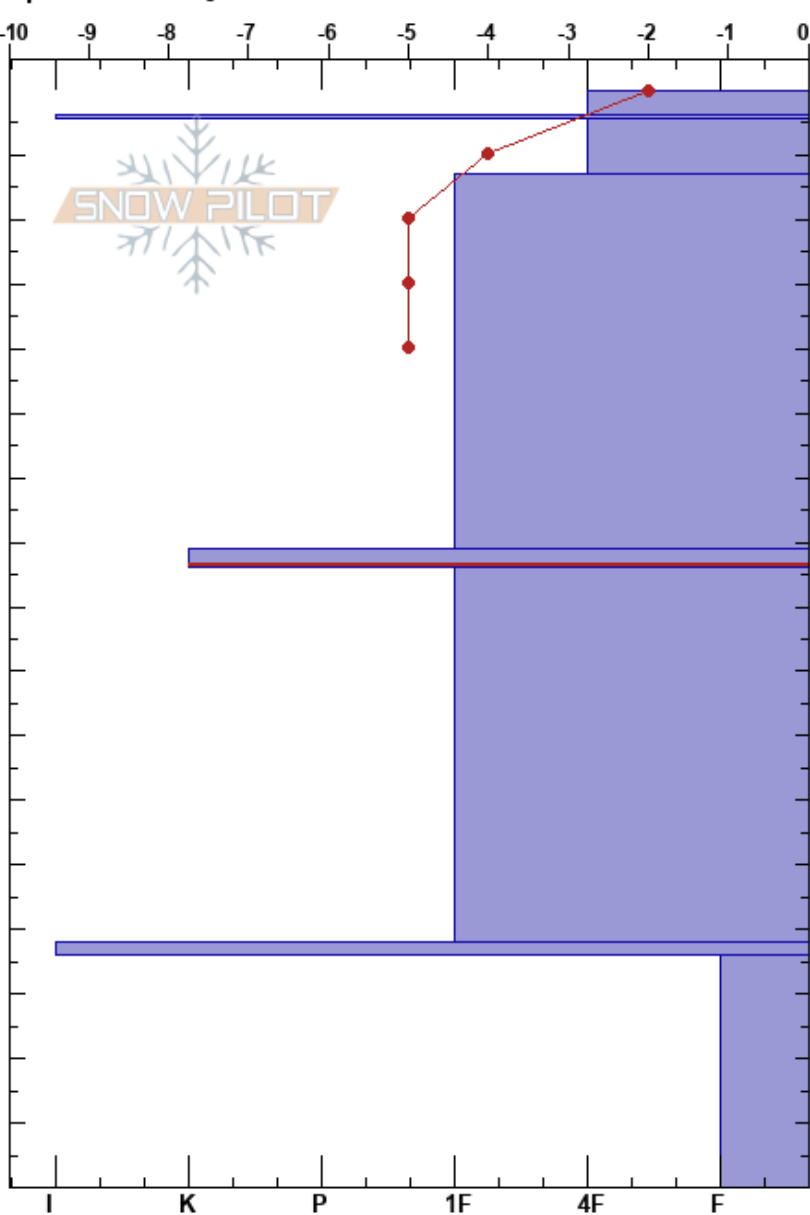

Taos 7A
Sangre de Cristo Range
NM

Steven Smitka
03/06/2023 - 1:20pm
Co-ord: 36.57489N, -105.45240W
Slope Angle: 24°
Wind Loading: previous

Stability: **HS: 170**
Air Temperature: 6°C
Sky Cover: CLR
Precipitation: NO
Wind: N Light Breeze

Layer Notes:
PF: 20 71-74cm: Problematic layer
PS: 10

Elevation: 11600 ft
Aspect: 180°
Specifics: Pit dug in a Ski Area

Form	Crystal		Moisture	ρ kg/m ³	Stability tests & Layer comments
	Size				
○	1		M		
⊙			D		
●	1-1.5		M		
●	0.5		D		
■			D		← PST47/100 (End) @74cm ← CT27, SP @74cm ← ECTP27 @74cm
□	1-1.5		D		
■			D		
^	2-3		D		