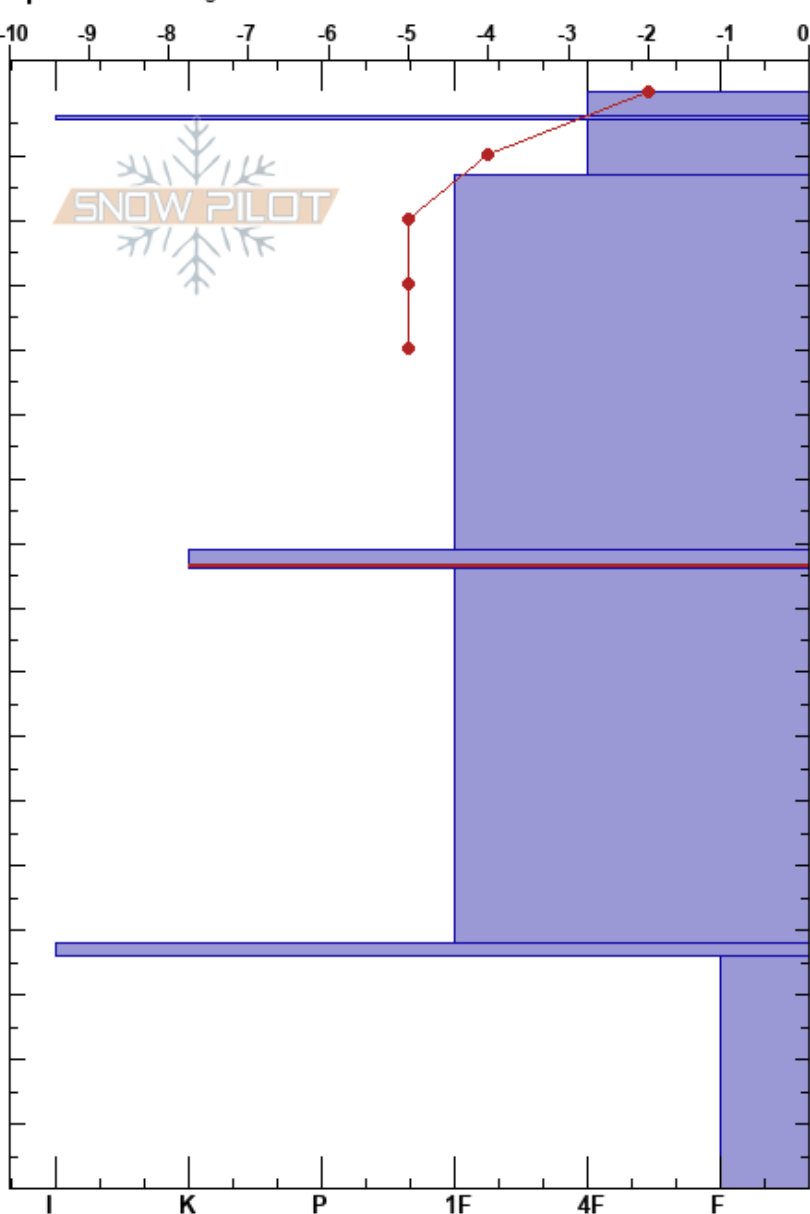

Taos 7A
Sangre de Cristo Range
NM

Steven Smitka
03/06/2023 - 1:20pm
Co-ord: 36.57489N, -105.45240W
Slope Angle: 24°
Wind Loading: previous

Stability: **HS: 170**
Air Temperature: 6°C
Sky Cover: CLR
Precipitation: NO
Wind: N Light Breeze

Layer Notes:
PF: 20 71-74cm: Problematic layer
PS: 10

Elevation: 11600 ft
Aspect: 180°
Specifics: Pit dug in a Ski Area

Form	Crystal		ρ kg/m ³	Stability tests & Layer comments
	Size	Moisture		
○	1	M		
⊙		D		
●	1-1.5	M		
●	0.5	D		
■		D		← PST47/100 (End) @74cm ← CT27, SP @74cm ← ECTP27 @74cm
□	1-1.5	D		
■		D		
^	2-3	D		