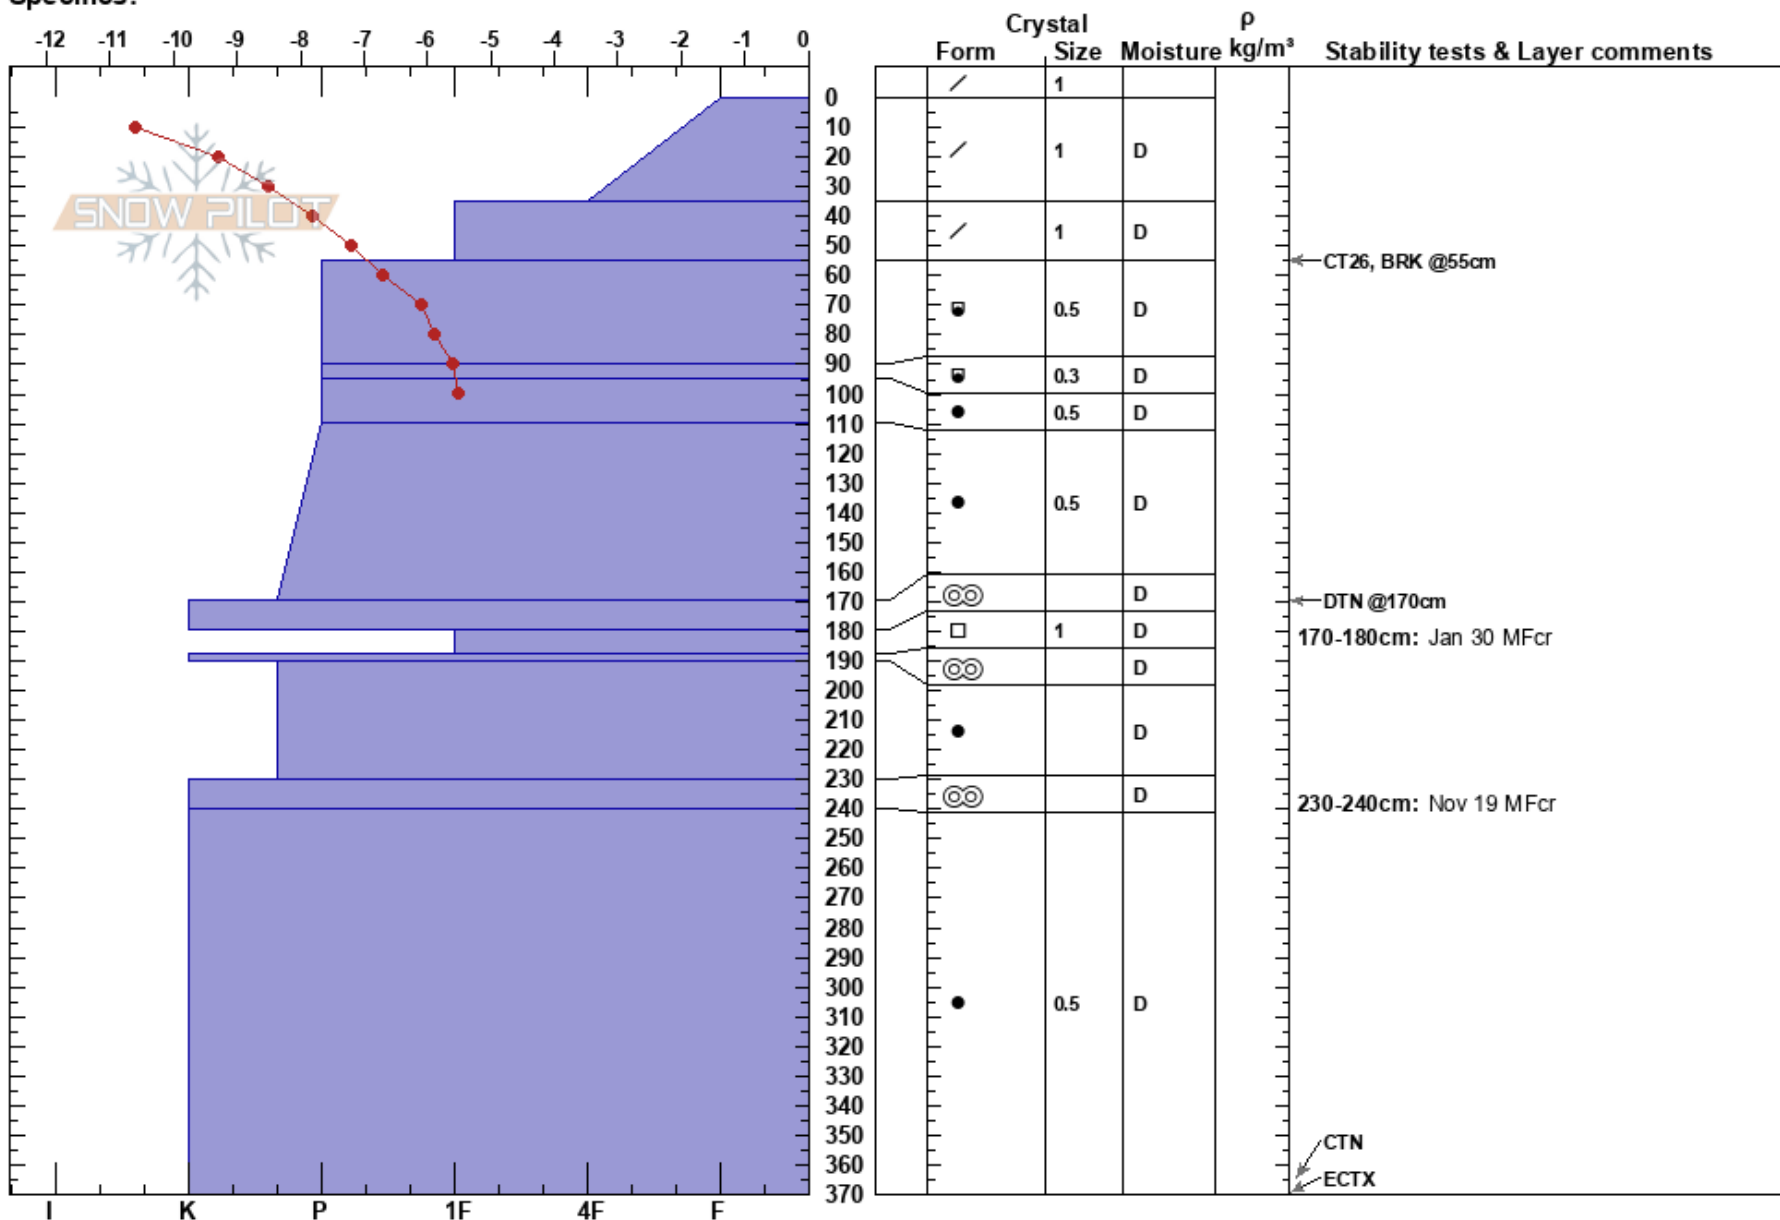

Above Buckshot  
 Brucejack  
 BC  
 Elevation: 1090 m  
 Aspect: NE  
 Specifics:

Mountain Safety  
 06/03/2023 - 15:10  
 Co-ord: 56.41412N, -130.01491W  
 Slope Angle: 22°  
 Wind Loading:

Stability:  
 Air Temperature: -12.7°C  
 Sky Cover: SCT  
 Precipitation: NO  
 Wind: W Light Breeze

HS:370  
 170-180cm: Jan 30 MFcr  
 230-240cm: Nov 19 MFcr

Notes: Profile by PB and JJ.