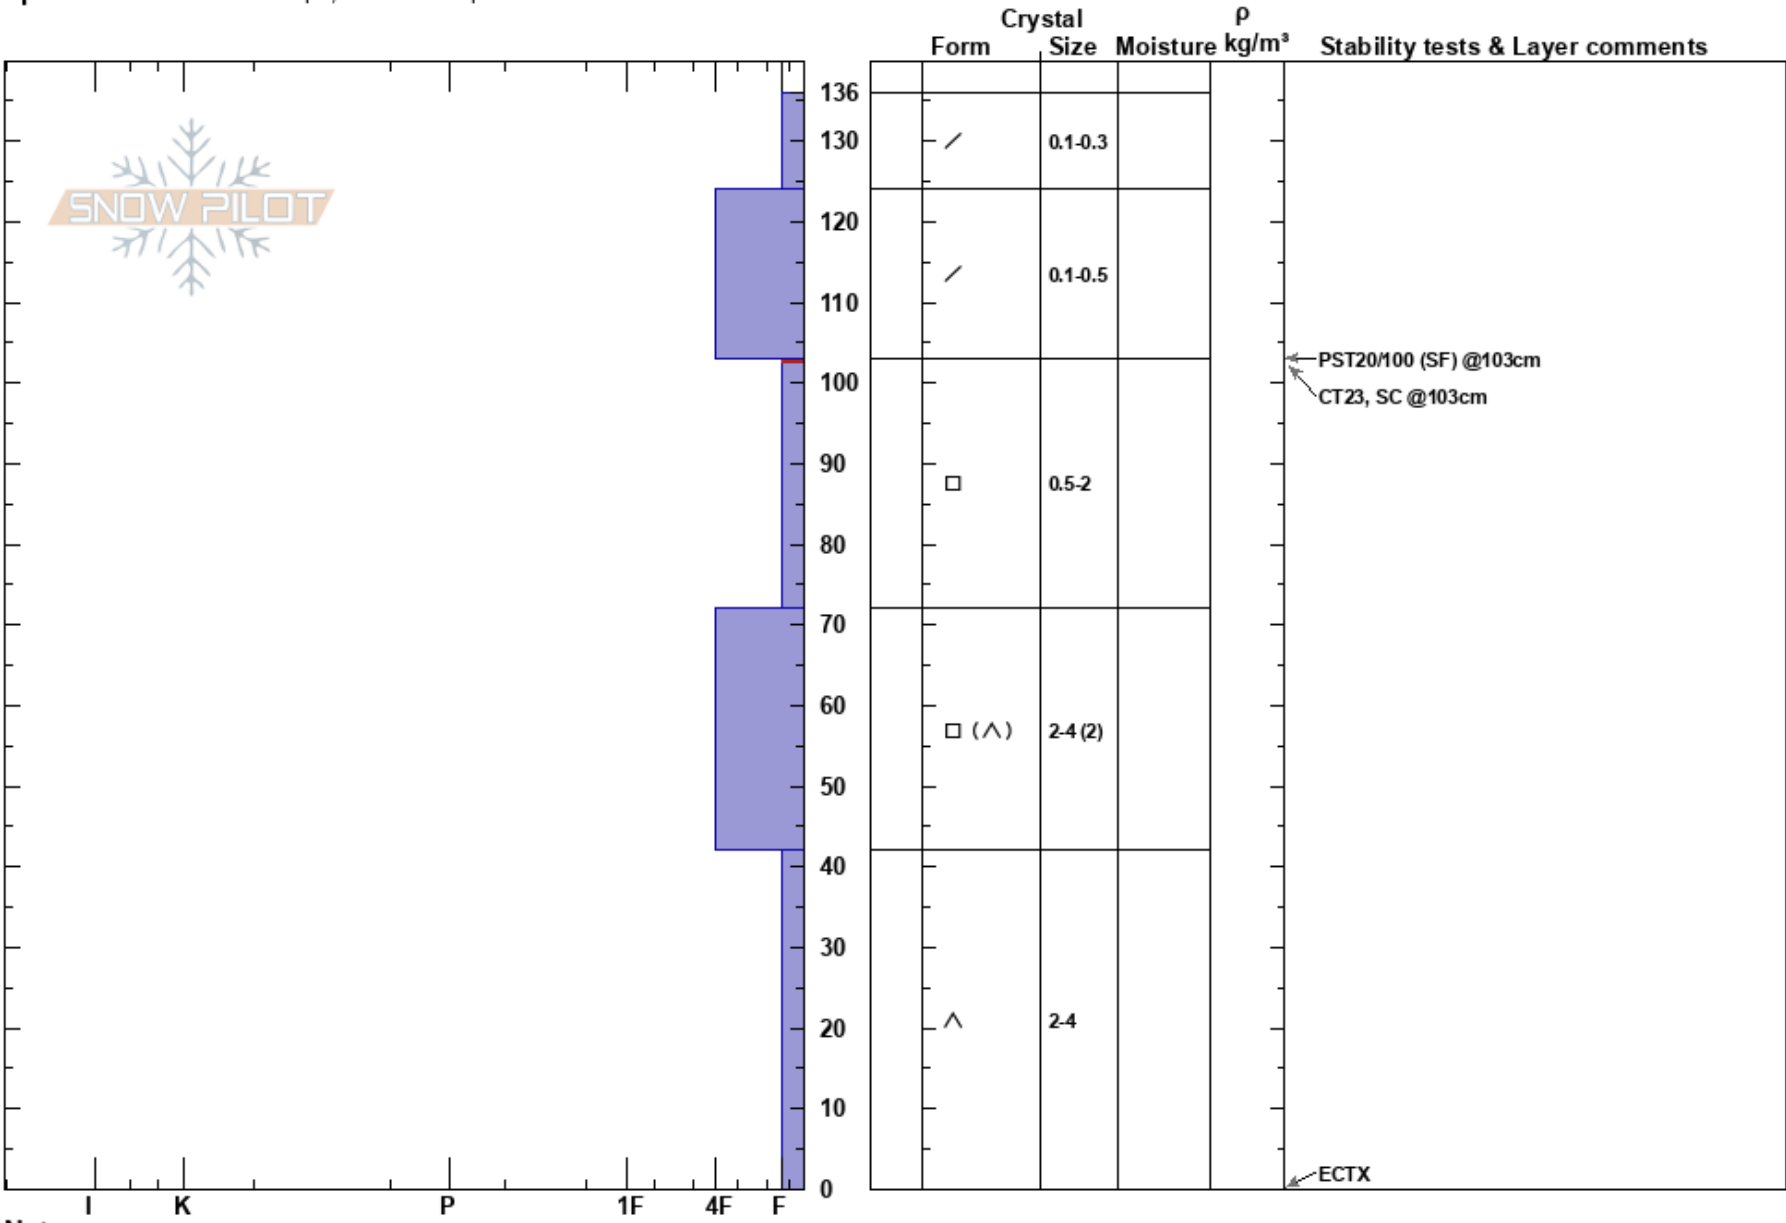

Fangs - Loveland Pass
 Vail/Summit County
 CO
Elevation: 11000 ft
Aspect: NE
Specifics: Ski tracks on slope; We skied slope

Andrew McWilliams
 03/06/2023 - 12:00pm
Co-ord: 39.62216N, -105.90231W
Slope Angle: 26°
Wind Loading: yes

Stability:
Air Temperature: 30°F
Sky Cover: SCT
Precipitation: NO
Wind: SW Moderate

HS: 136
PF: 90 103-72cm: Problematic layer
PS: 25

Notes: