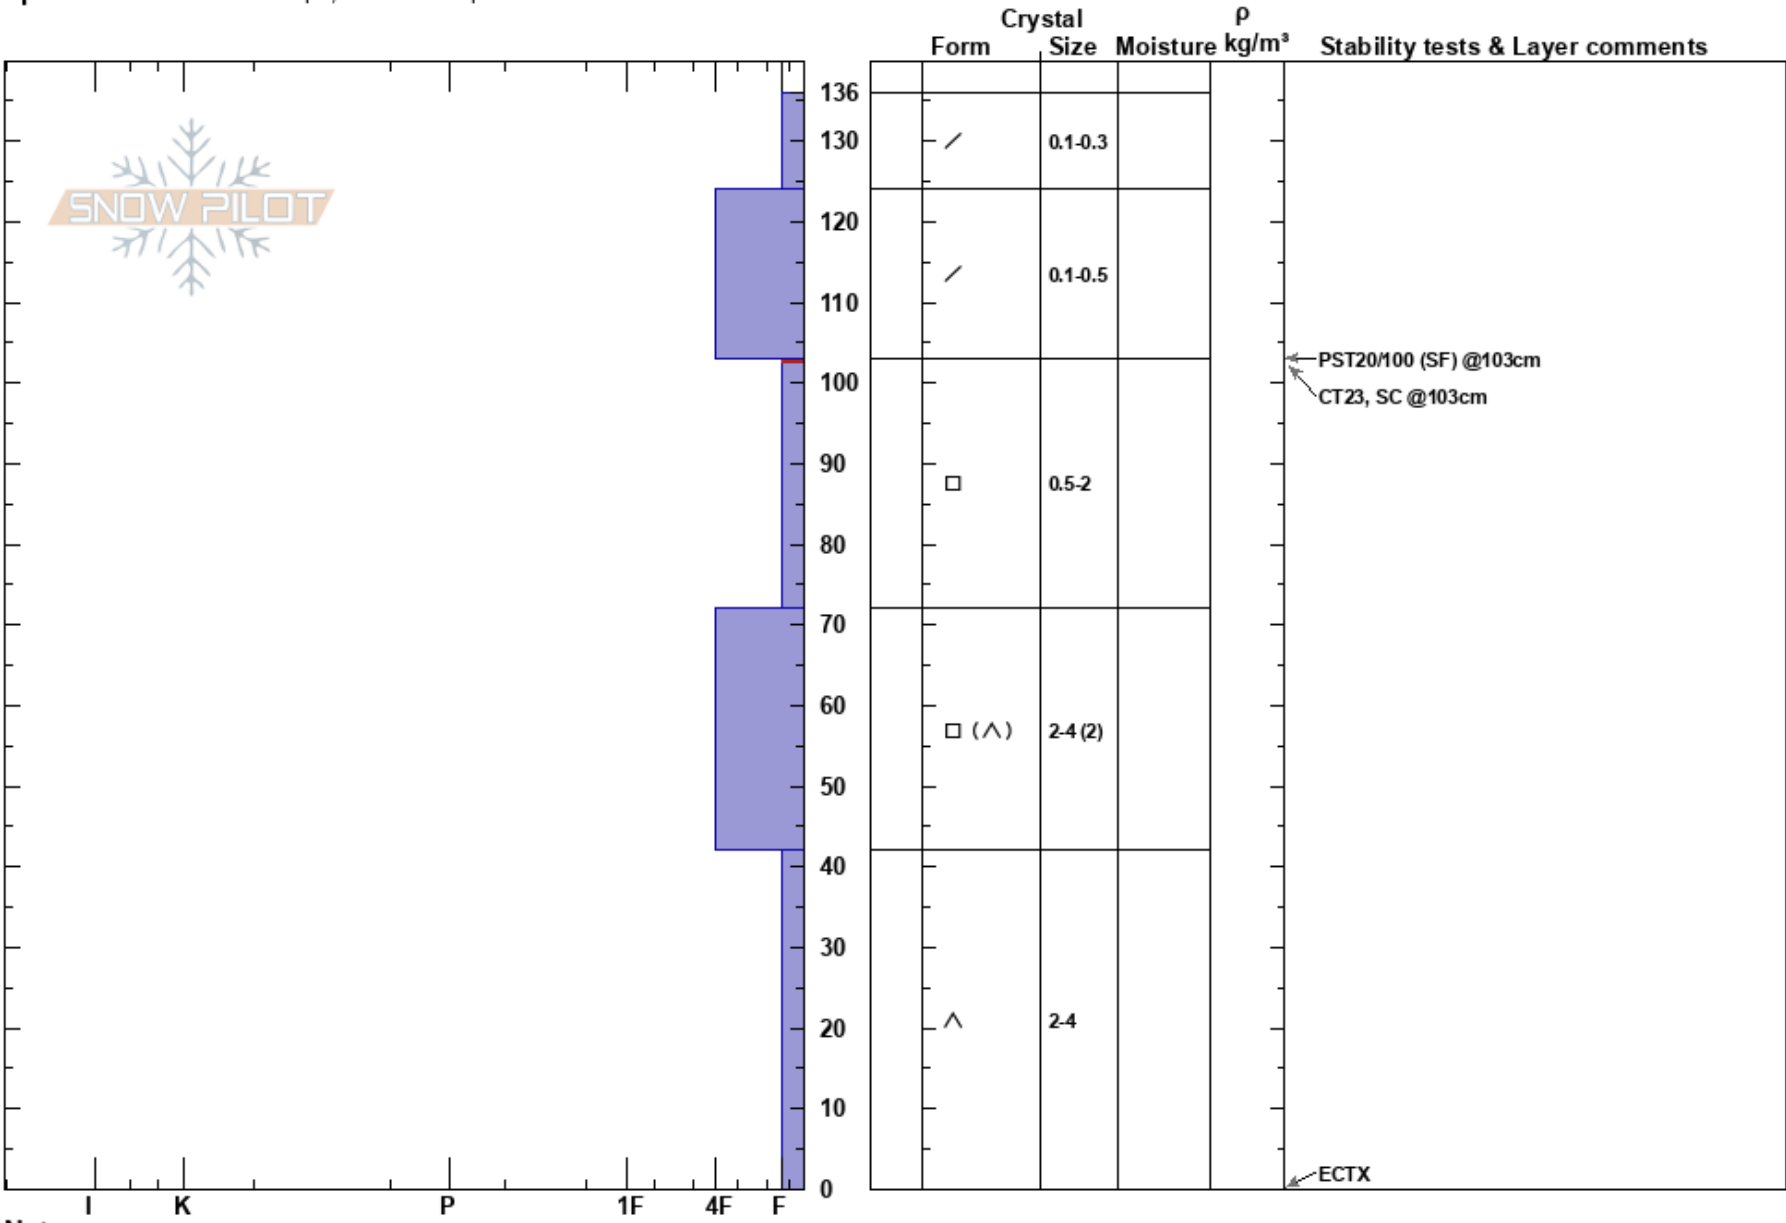

Fangs - Loveland Pass  
 Vail/Summit County  
 CO  
**Elevation:** 11000 ft  
**Aspect:** NE  
**Specifics:** Ski tracks on slope; We skied slope

Andrew McWilliams  
 03/06/2023 - 12:00pm  
**Co-ord:** 39.62216N, -105.90231W  
**Slope Angle:** 26°  
**Wind Loading:** yes

**Stability:**  
**Air Temperature:** 30°F  
**Sky Cover:** SCT  
**Precipitation:** NO  
**Wind:** SW Moderate

**HS:** 136  
**PF:** 90 103-72cm: Problematic layer  
**PS:** 25

Notes: