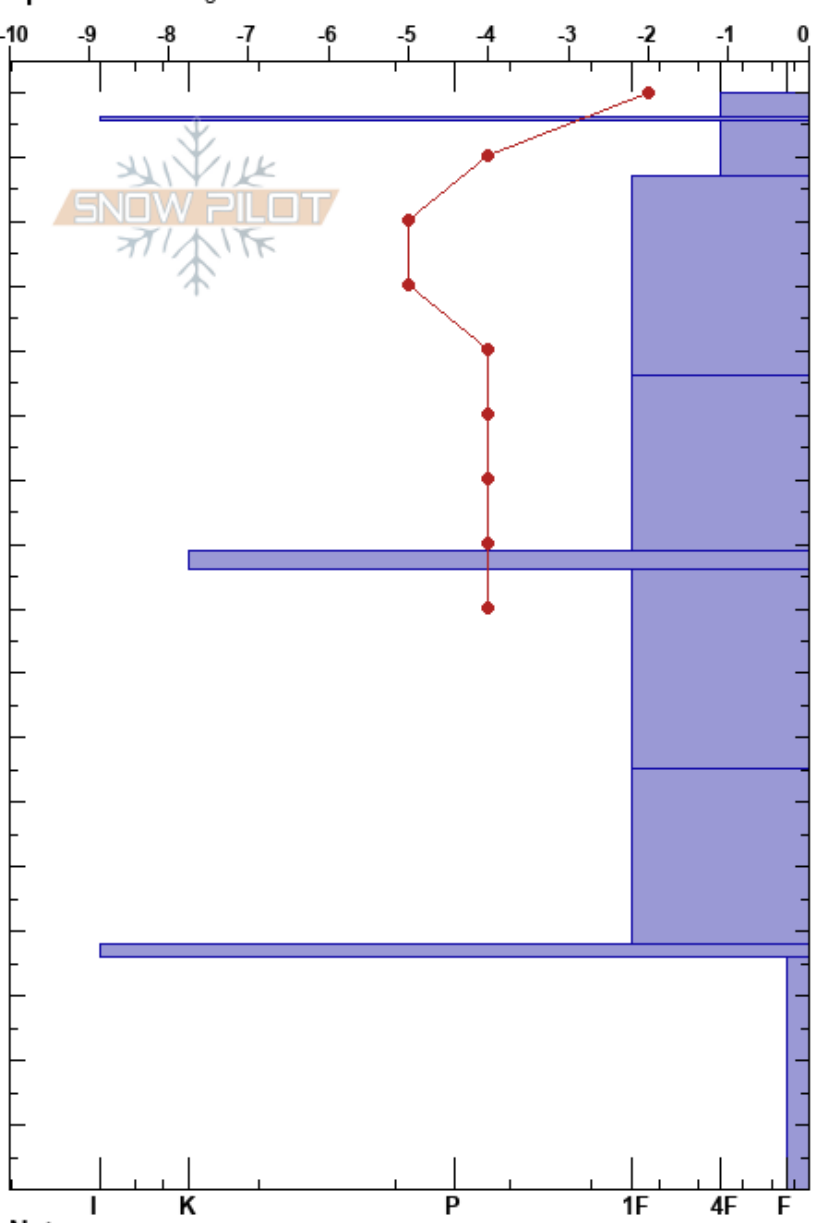

Bottom 7a
 Sangre de Cristo Range
 NM
 Elevation: 11600 ft
 Aspect: S
 Specifics: Pit dug in a Ski Area

Jack Morgan
 03/06/2023 - 1:20pm
 Co-ord: 36.57474N, -105.45154W
 Slope Angle: 24°
 Wind Loading: previous

Stability: **HS: 170**
 Air Temperature: 6°C **PF: 10** 99-96cm: Problematic layer
 Sky Cover: CLR **PS: 20**
 Precipitation: NO
 Wind: N Light Breeze

Elevation (cm)	Crystal		Moisture	ρ kg/m³	Stability tests & Layer comments
	Form	Size			
170	○				
165	○	1	M		
160	⊙⊙		D		
155	□ (●)	1 (1)	M		
145	□ (●)	0.5 (0.5)	M		
135	□	0.5	D		
100	⊙⊙	3	D		CT27, SP @96cm ECTP27 @96cm PST47/100 (End) @96cm
80	□	1	D		
50	□	1.5	D		
40	■		D		
20	^	2-3	D		