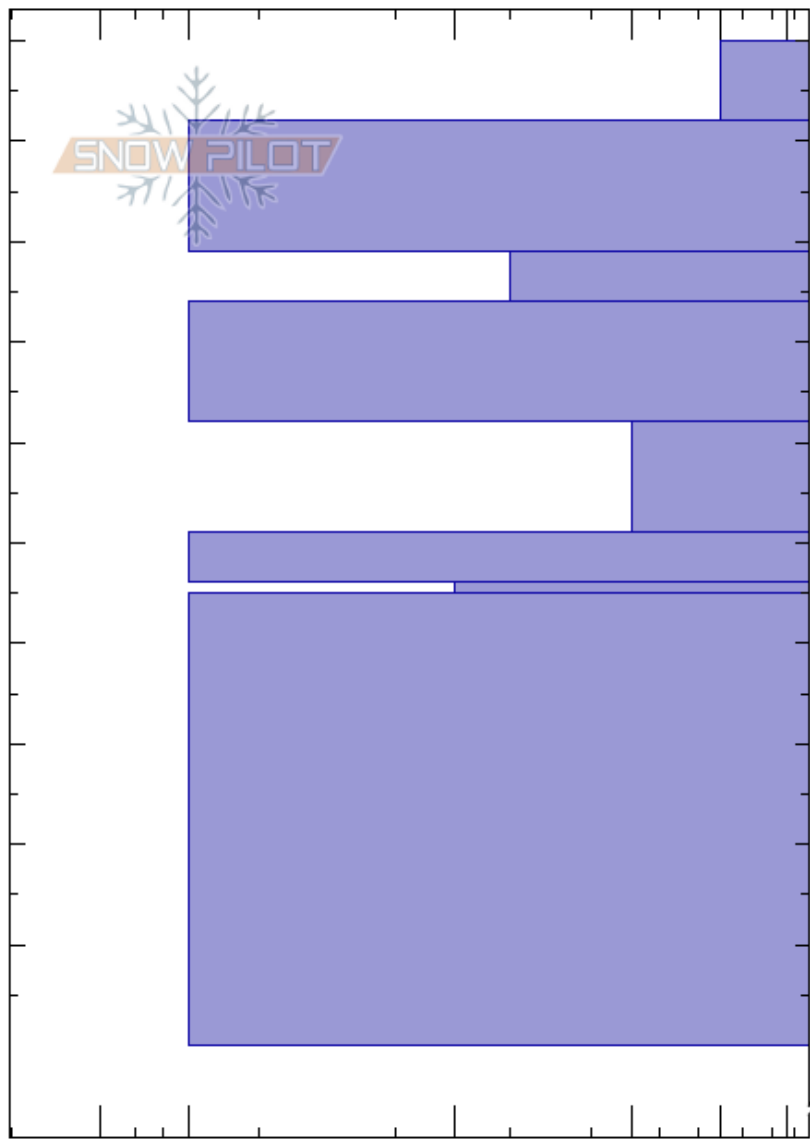

Marys
 Indian Peaks, Front Rang
 CO
 Elevation: 11100 ft
 Aspect: E
 Specifics:

Ian Fowler
 03/06/2023 - 12:00pm
 Co-ord: 13S 444594W 4409359N
 Slope Angle: 30°
 Wind Loading:

Stability:
 Air Temperature:
 Sky Cover:
 Precipitation:
 Wind:

HS: 170
 Layer Notes:
 149-144cm: Problematic layer

Elevation (cm)	Crystal		Moisture	ρ kg/m ³	Stability tests & Layer comments
	Form	Size			
170	/				
160	•				
150	/				← 2x CTV, SP @148cm ← ECTP14 @148cm
140	•				
130	⊖				
120	•				← CT18, SP @116cm
110	⊖				
100					
90	•				
80					
70					
0					