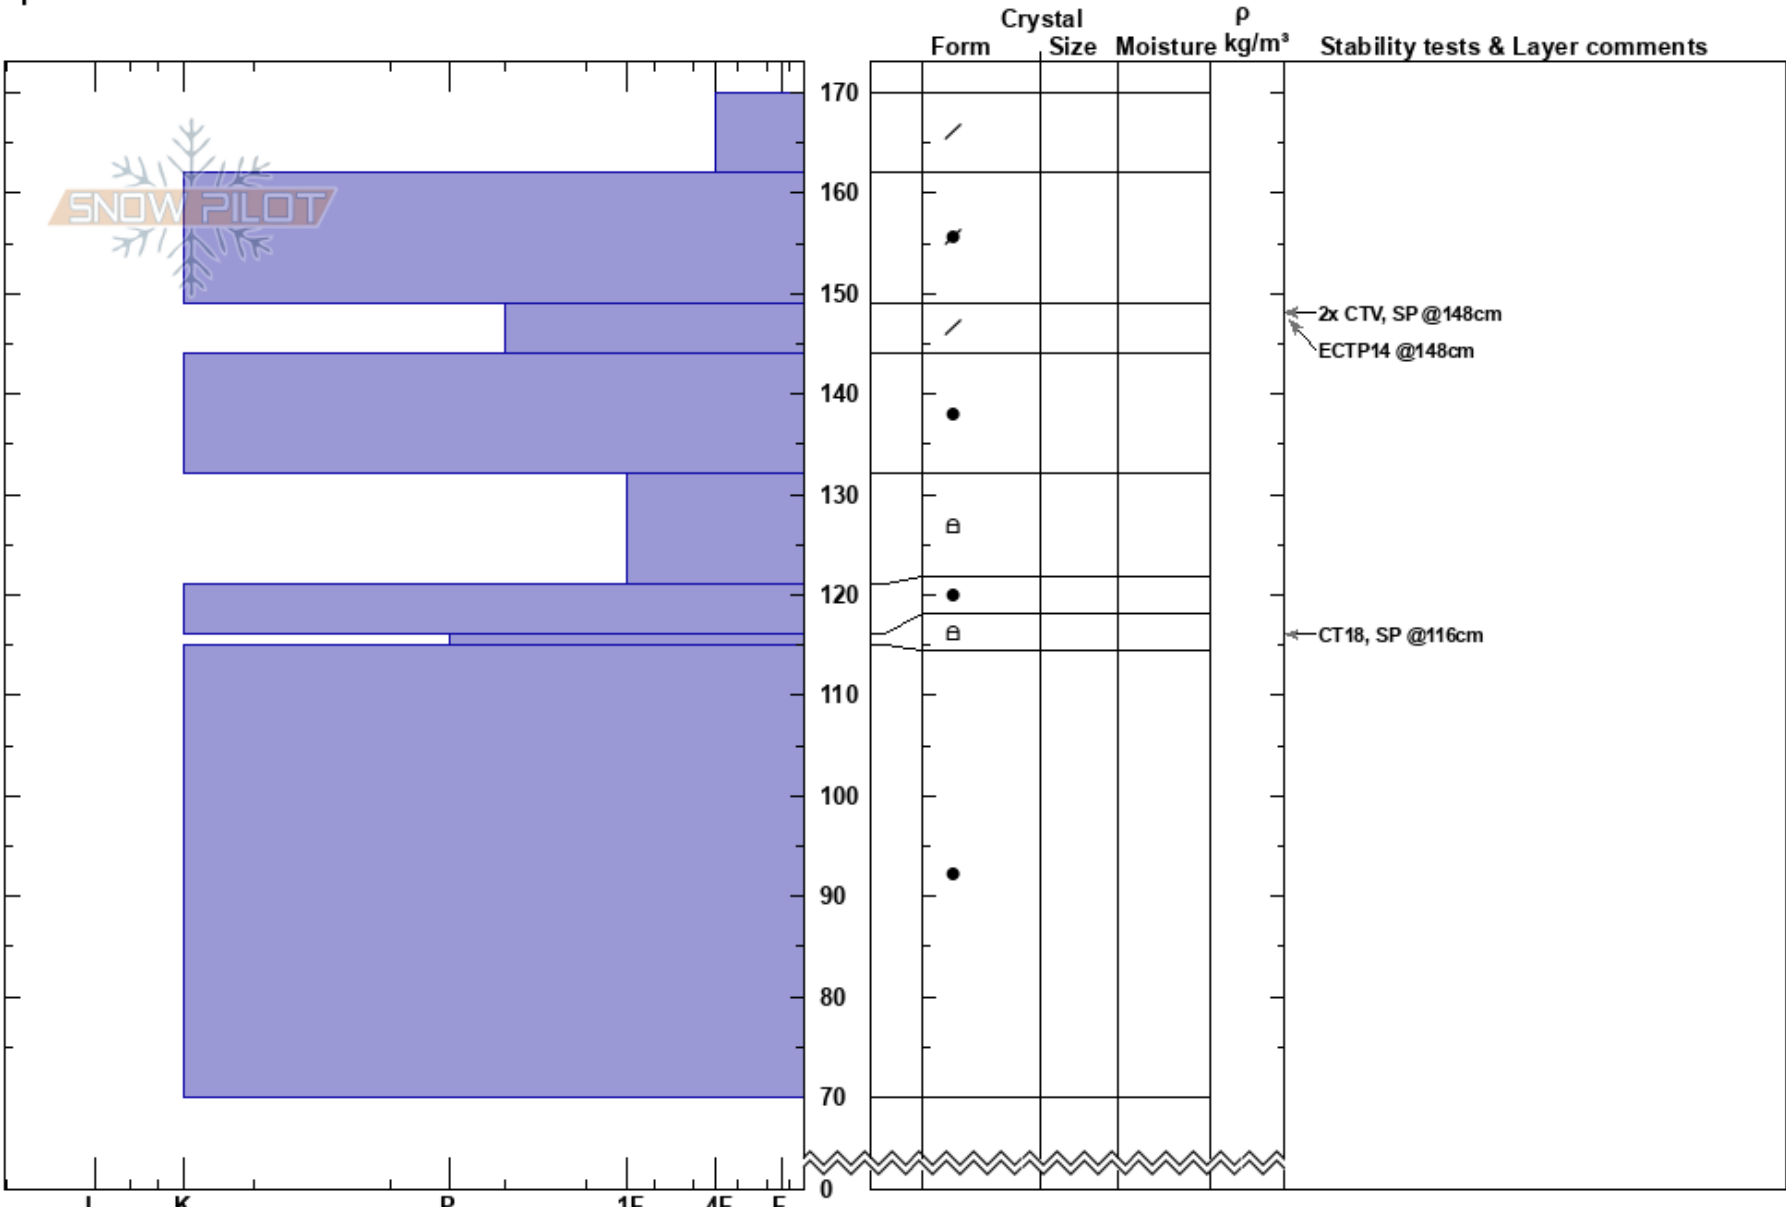

Marys  
 Indian Peaks, Front Rang  
 CO  
 Elevation: 11100 ft  
 Aspect: E  
 Specifics:

Ian Fowler  
 03/06/2023 - 12:00pm  
 Co-ord: 13S 444594W 4409359N  
 Slope Angle: 30°  
 Wind Loading:

Stability:  
 Air Temperature:  
 Sky Cover:  
 Precipitation:  
 Wind:

HS: 170  
 149-144cm: Problematic layer

Notes: