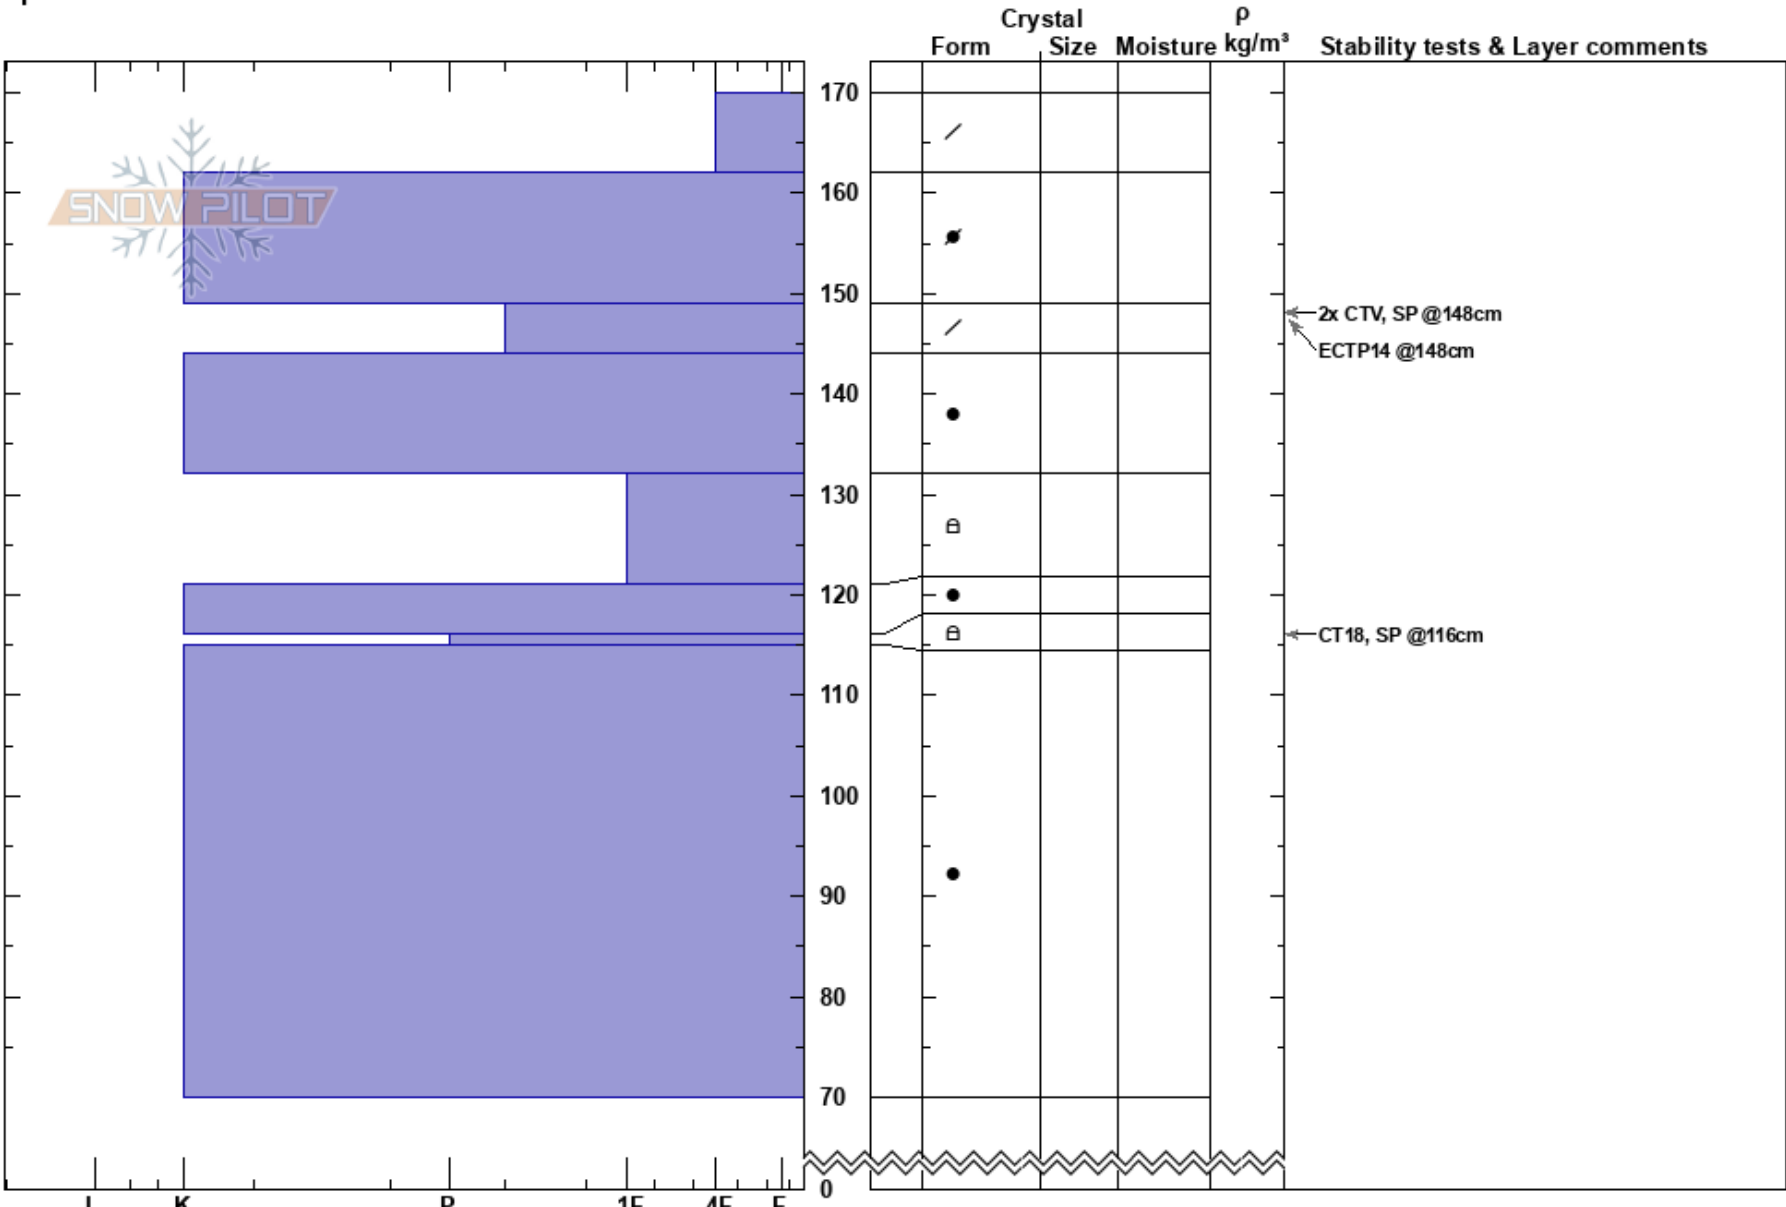

Marys
 Indian Peaks, Front Rang
 CO
 Elevation: 11100 ft
 Aspect: E
 Specifics:

Ian Fowler
 03/06/2023 - 12:00pm
 Co-ord: 13S 444594W 4409359N
 Slope Angle: 30°
 Wind Loading:

Stability:
 Air Temperature:
 Sky Cover:
 Precipitation:
 Wind:

HS: 170
 149-144cm: Problematic layer

Notes: