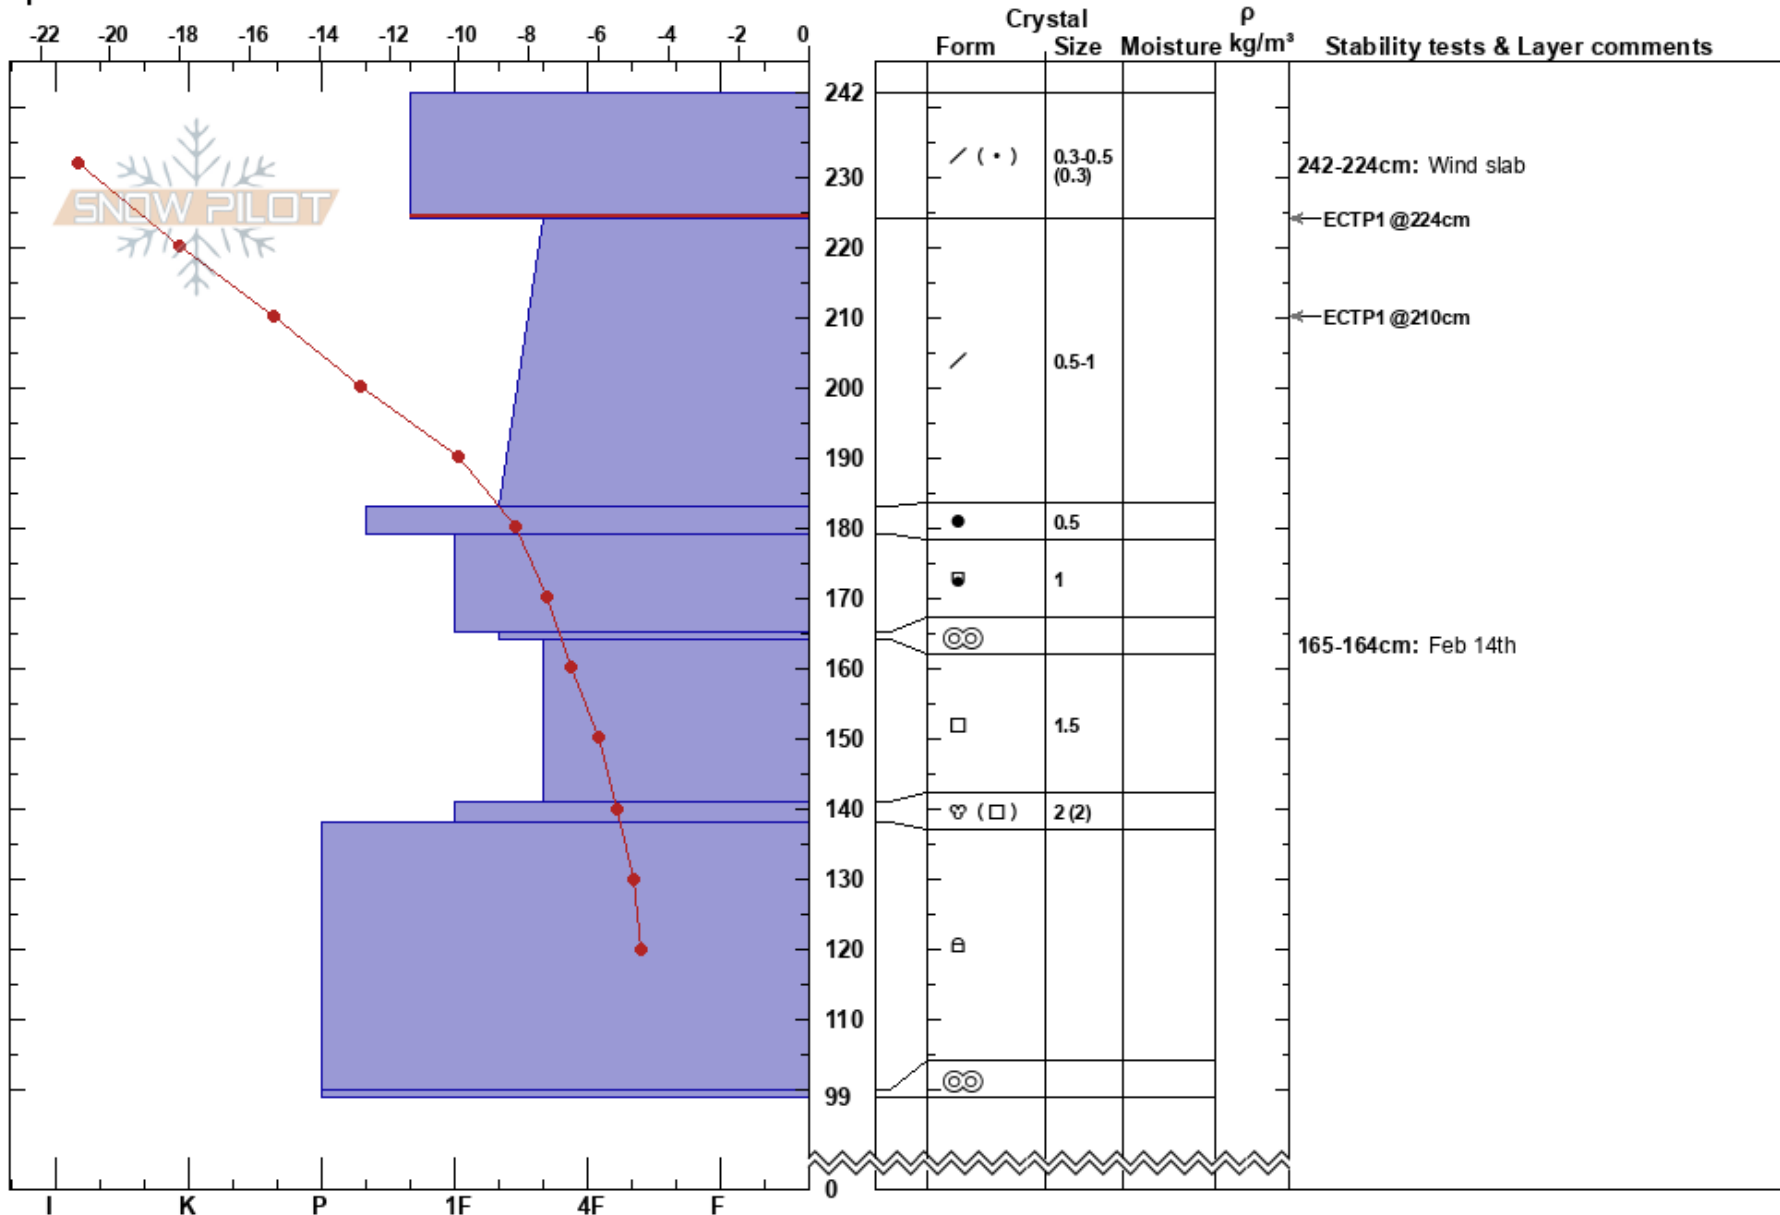

133+9  
 Misinchinka  
 BC  
 Elevation: 1193 m  
 Aspect: NW  
 Specifics:

Trapper Gilowski  
 06/03/2023 - 11:45  
 Co-ord: 55.13572N, -122.09086W  
 Slope Angle: 36°  
 Wind Loading: previous

Stability:  
 Air Temperature: -20.5°C PF: 30  
 Sky Cover: SCT  
 Precipitation: NO  
 Wind: NE Light Breeze

HS:242  
 242-224cm: Wind slab  
 242-224cm: Problematic layer  
 165-164cm: Feb 14th

Notes: Open trees, start zone for 133+9 alder ground cover