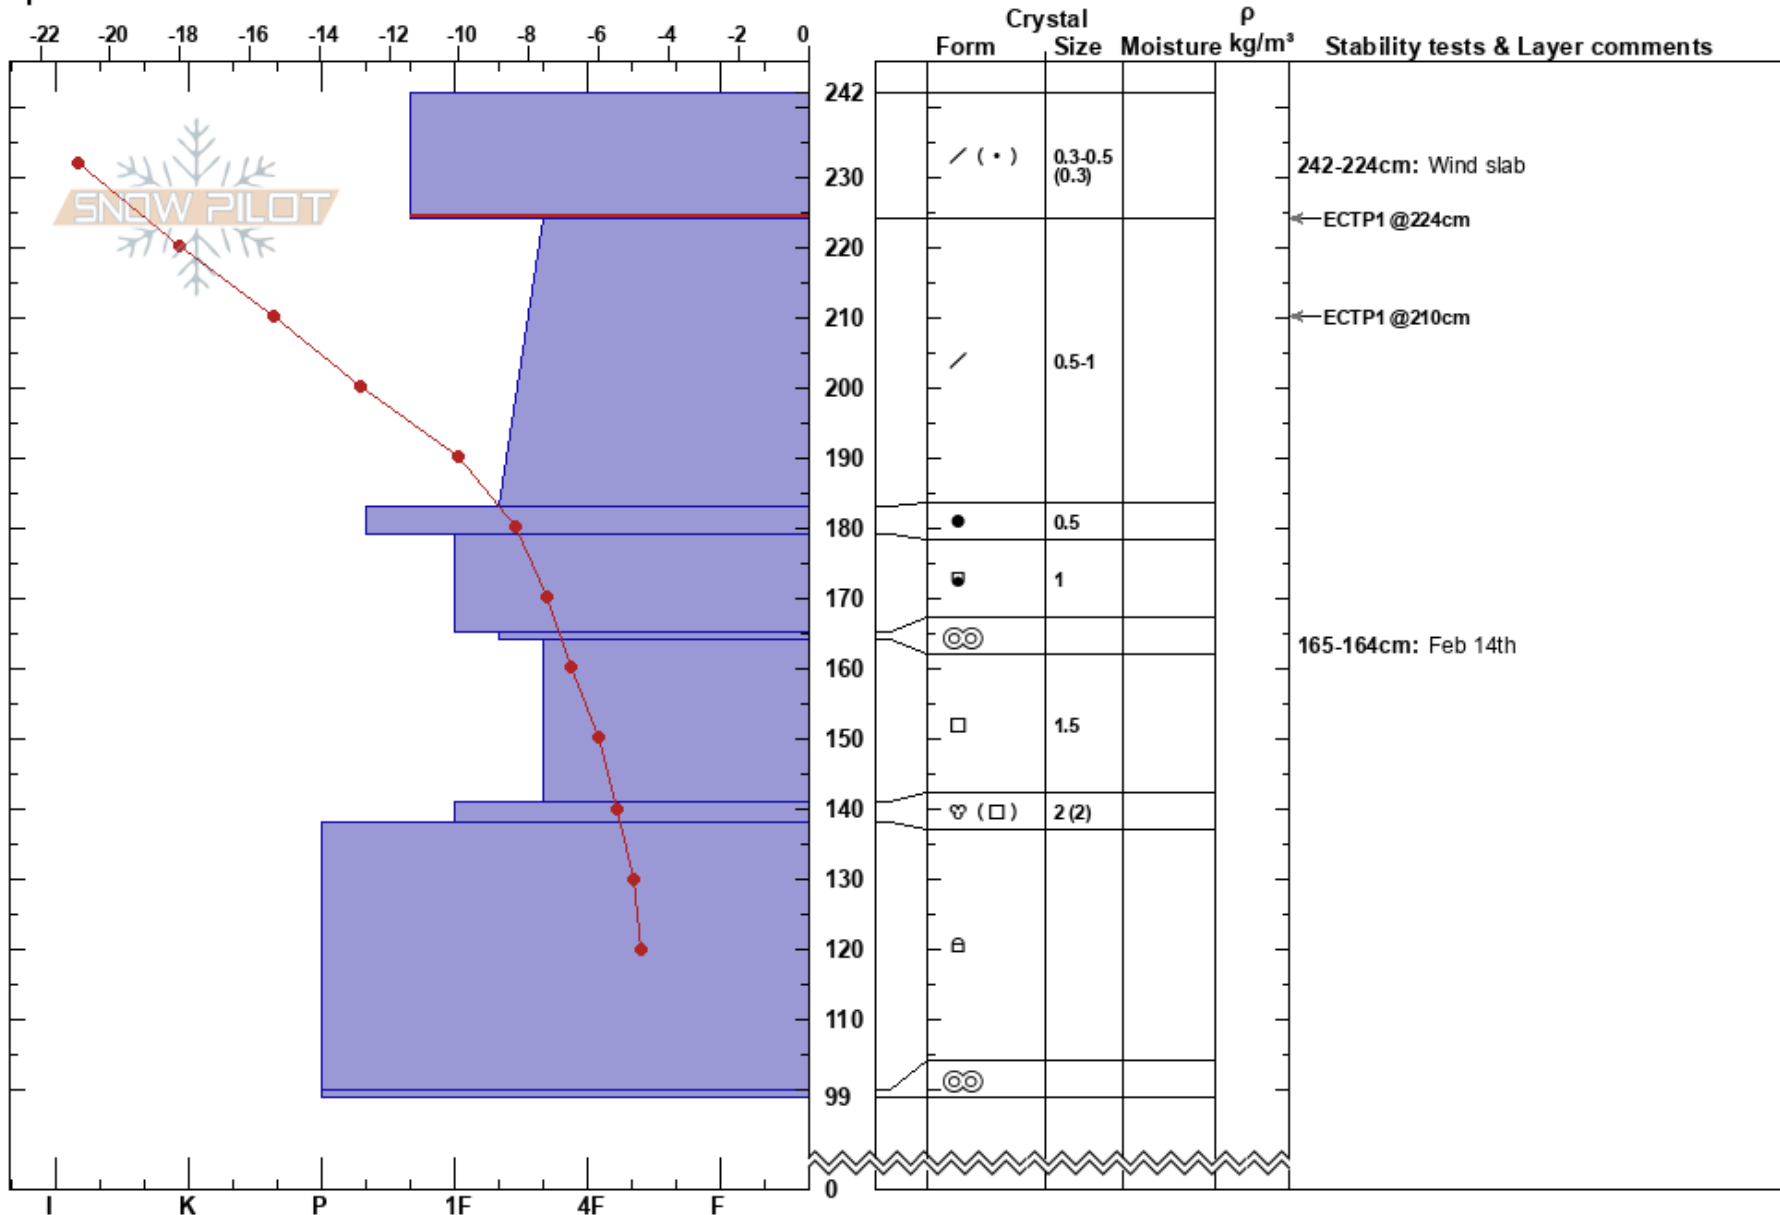

133+9
 Misinchinka
 BC
 Elevation: 1193 m
 Aspect: NW
 Specifics:

Trapper Gilowski
 06/03/2023 - 11:45
 Co-ord: 55.13572N, -122.09086W
 Slope Angle: 36°
 Wind Loading: previous

Stability:
 Air Temperature: -20.5°C PF: 30
 Sky Cover: SCT
 Precipitation: NO
 Wind: NE Light Breeze

HS:242
 242-224cm: Wind slab
 242-224cm: Problematic layer
 165-164cm: Feb 14th

Notes: Open trees, start zone for 133+9 alder ground cover