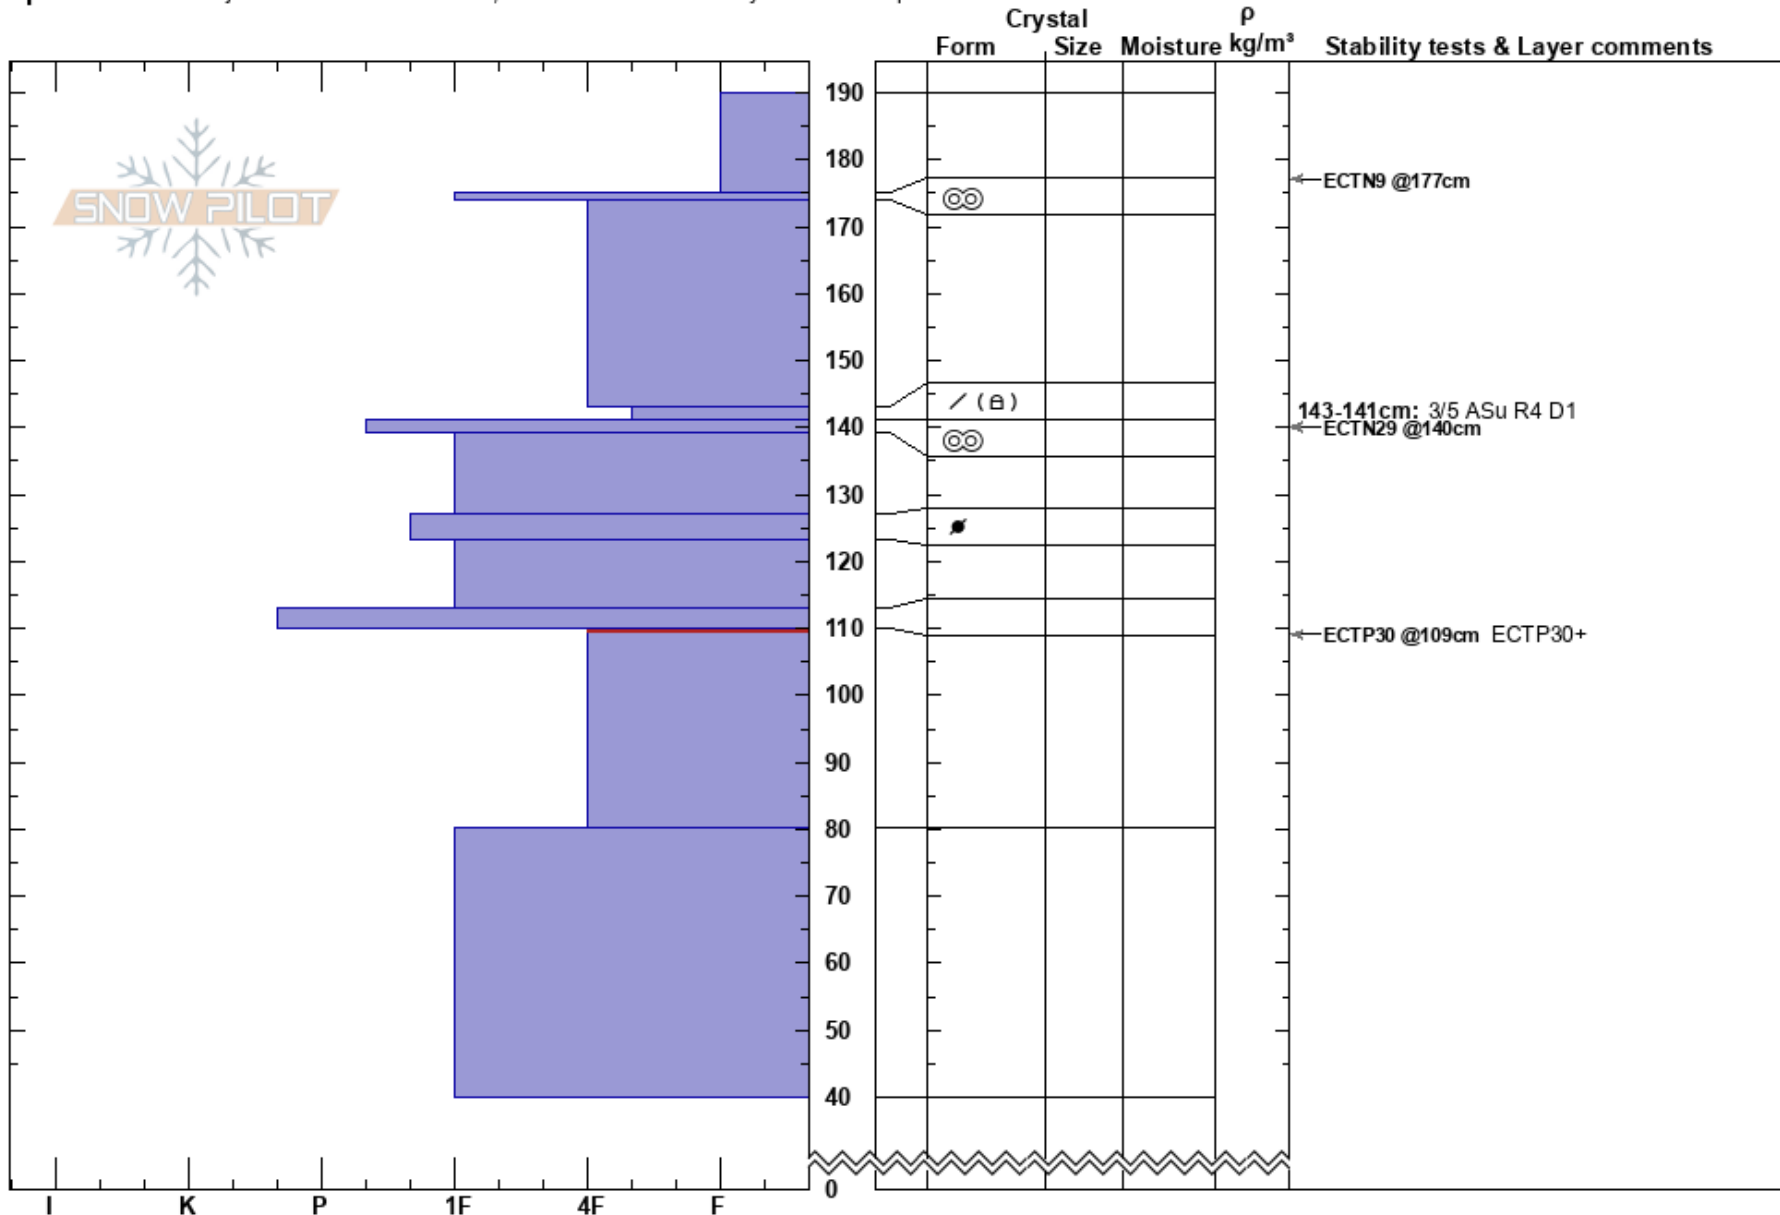

Corn Dawg Rd.  
 Uinta Range  
 UT  
 Elevation: 9045 ft  
 Aspect: 271°  
 Specifics: Pit is adjacent to avalanche: crown; Recent avalanche activity on similar slopes

Bo Torrey  
 03/06/2023 - 11:55am  
 Co-ord: 40.82702N, -111.03333W  
 Slope Angle: 23°  
 Wind Loading: no

Stability: Good  
 Air Temperature:  
 Sky Cover: SCT  
 Precipitation: NO  
 Wind: SW Light Breeze

HS: 190  
 Layer Notes:  
 143-141cm: 3/5 ASu R4 D1  
 110-80cm: Problematic layer

Notes: