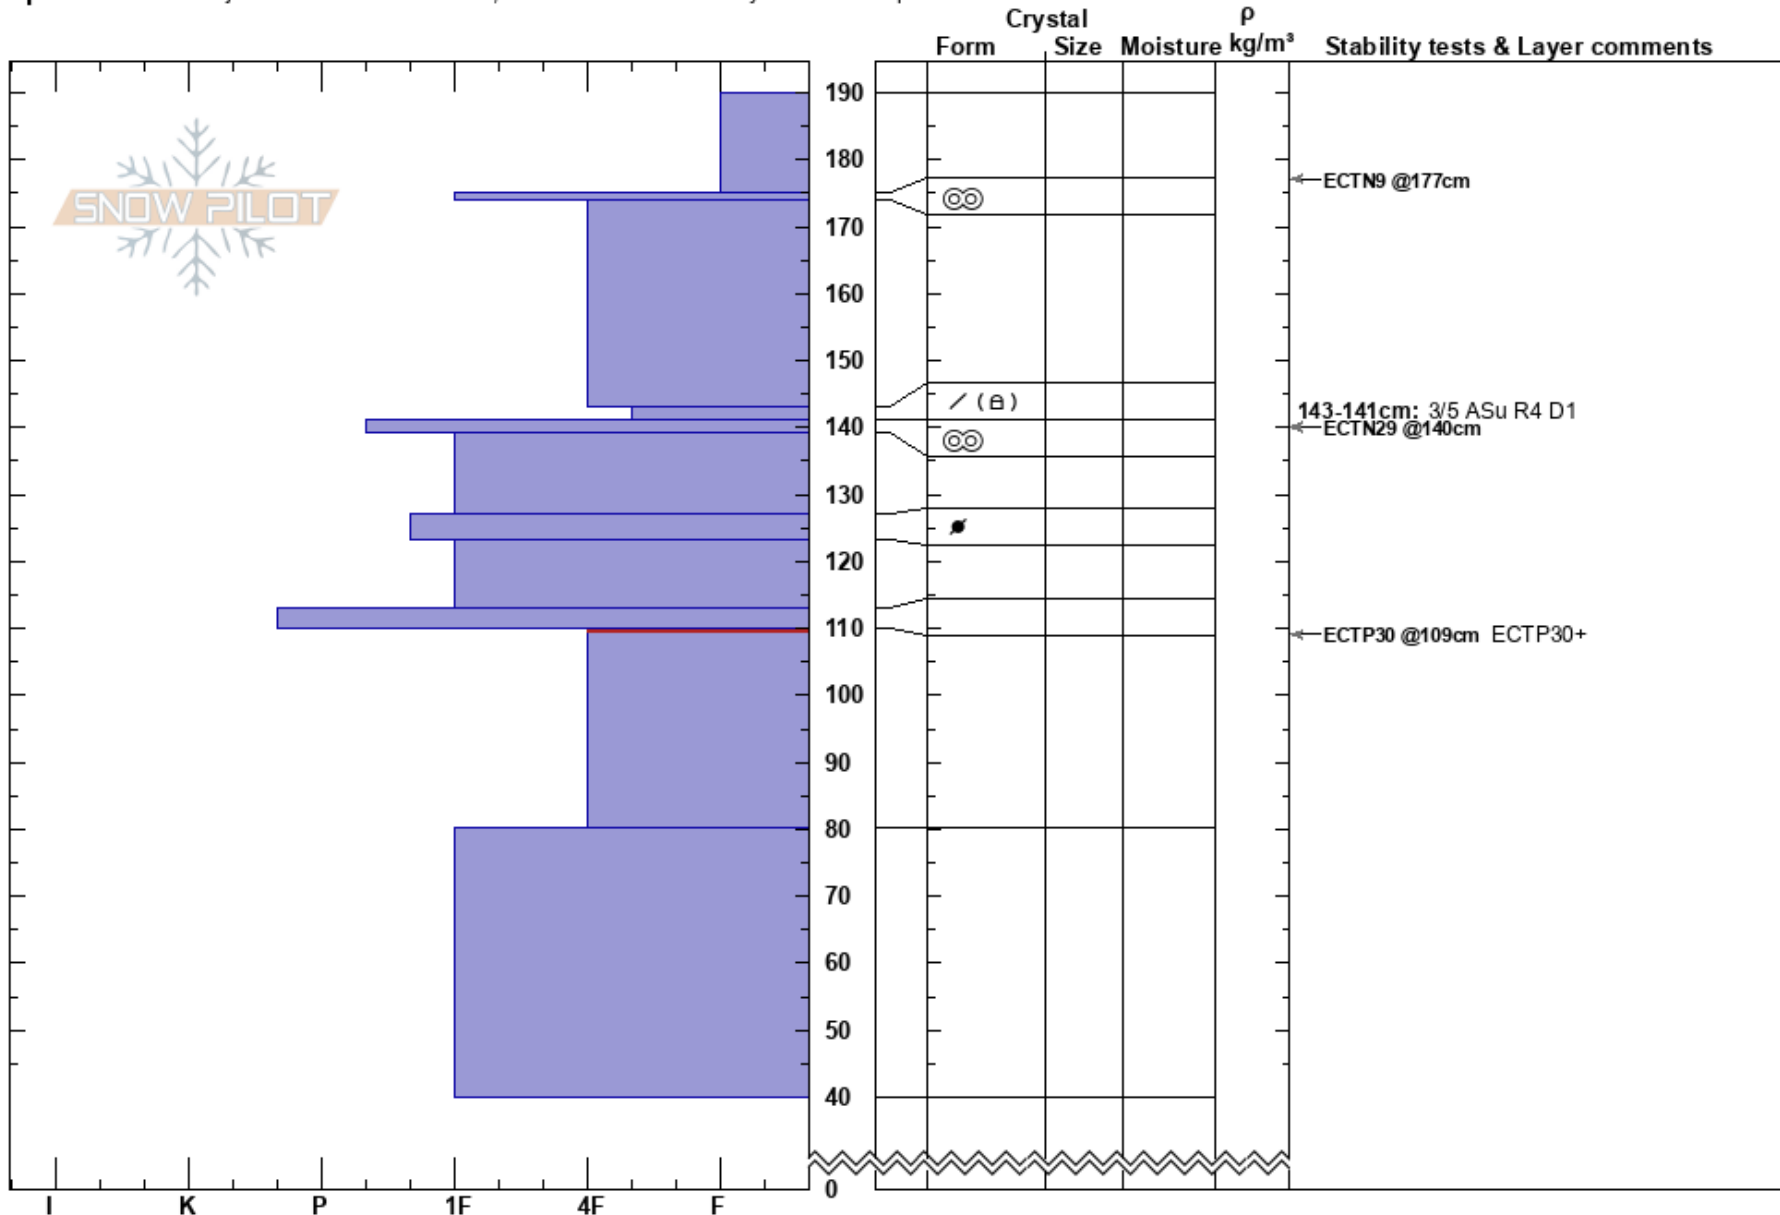

Corn Dawg Rd.
 Uinta Range
 UT
 Elevation: 9045 ft
 Aspect: 271°
 Specifics: Pit is adjacent to avalanche: crown; Recent avalanche activity on similar slopes

Bo Torrey
 03/06/2023 - 11:55am
 Co-ord: 40.82702N, -111.03333W
 Slope Angle: 23°
 Wind Loading: no

Stability: Good
 Air Temperature:
 Sky Cover: SCT
 Precipitation: NO
 Wind: SW Light Breeze

HS: 190
 Layer Notes:
 143-141cm: 3/5 ASu R4 D1
 110-80cm: Problematic layer

Notes: