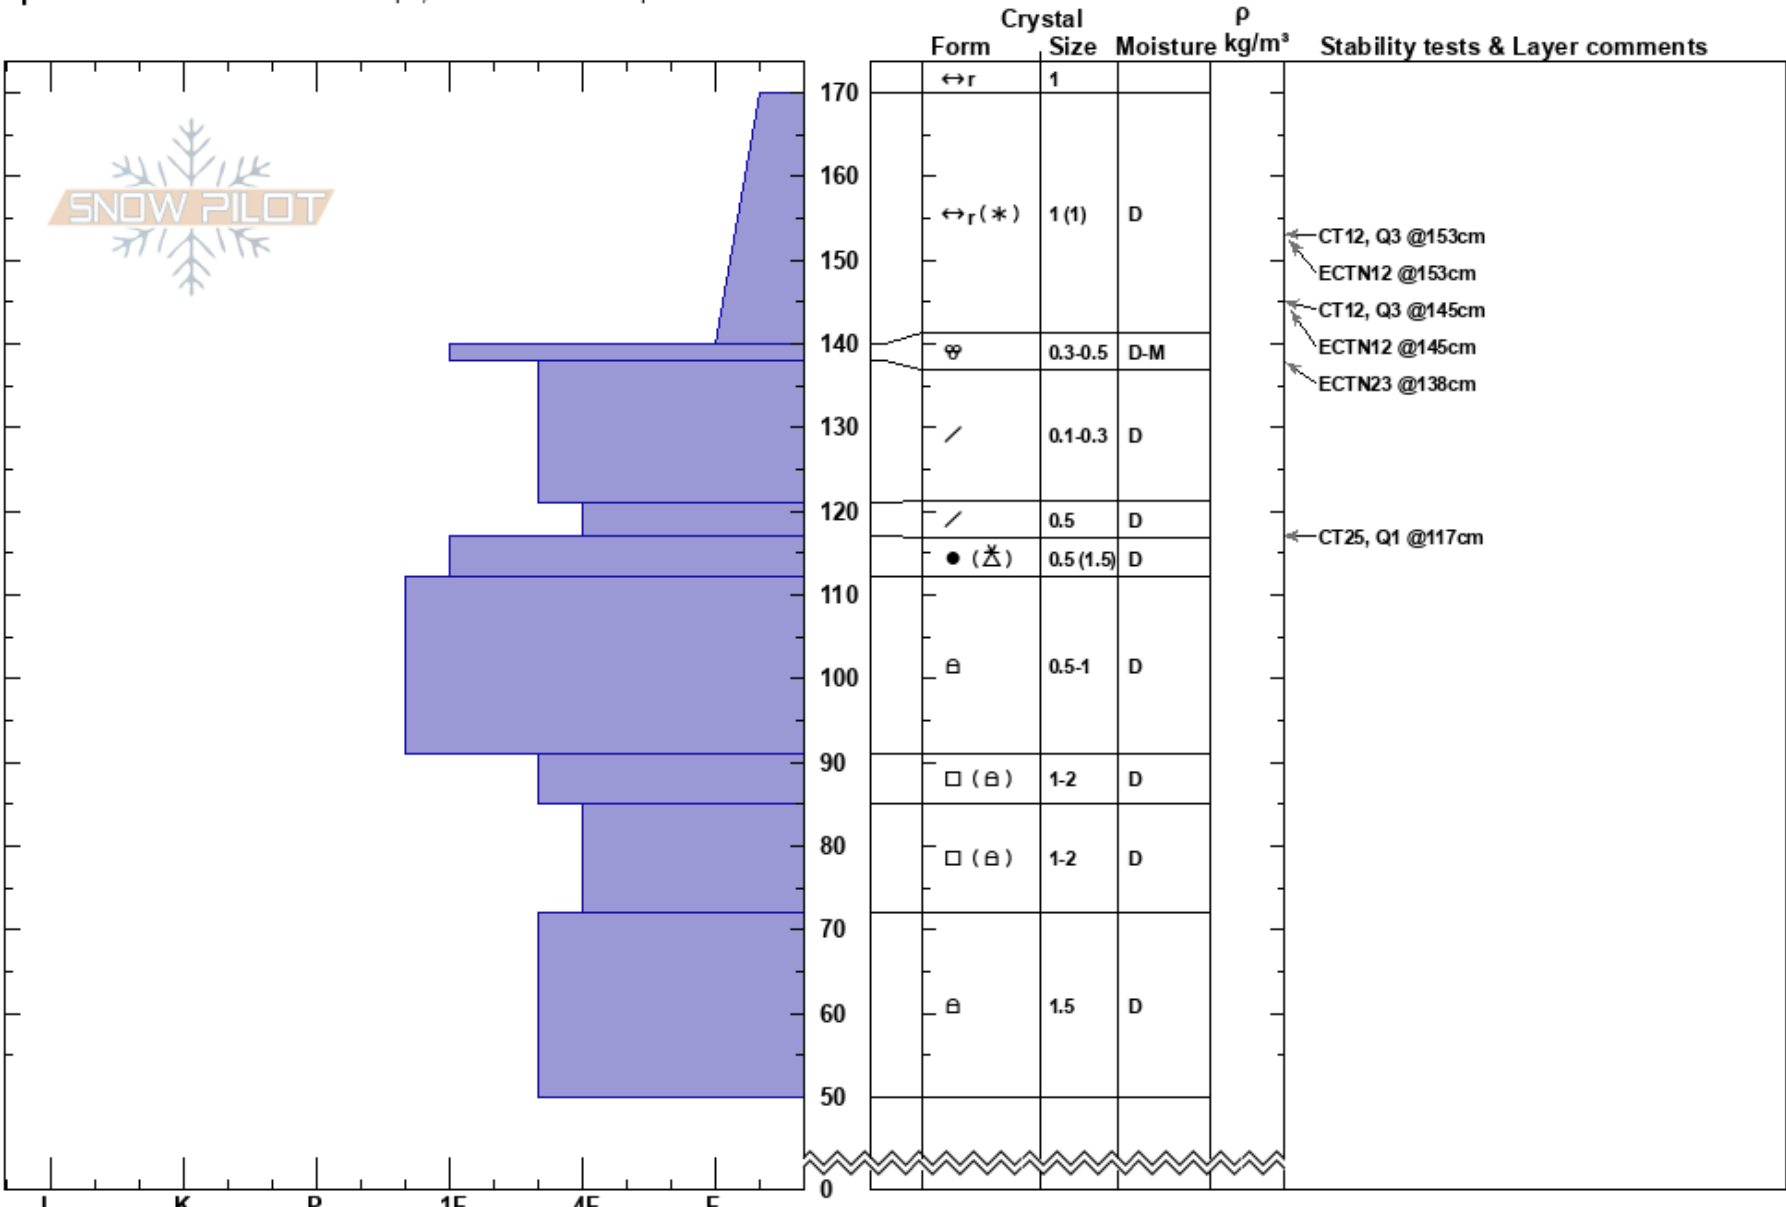

Porcupine - SE 8600'  
 Northern Wasatch  
 UT  
 Elevation: 8600 ft  
 Aspect: 120°  
 Specifics: Snowmobile tracks on slope; We snowmobiled slope

McKinley Talty  
 03/06/2023 - 11:47am  
 Co-ord: 41.45663N, -111.71859W  
 Slope Angle: 15°  
 Wind Loading: no

Stability: Good  
 Air Temperature: -8.8°C  
 Sky Cover: OVC  
 Precipitation: NO  
 Wind: SW Calm

HS: 170 Layer Notes:

Notes: