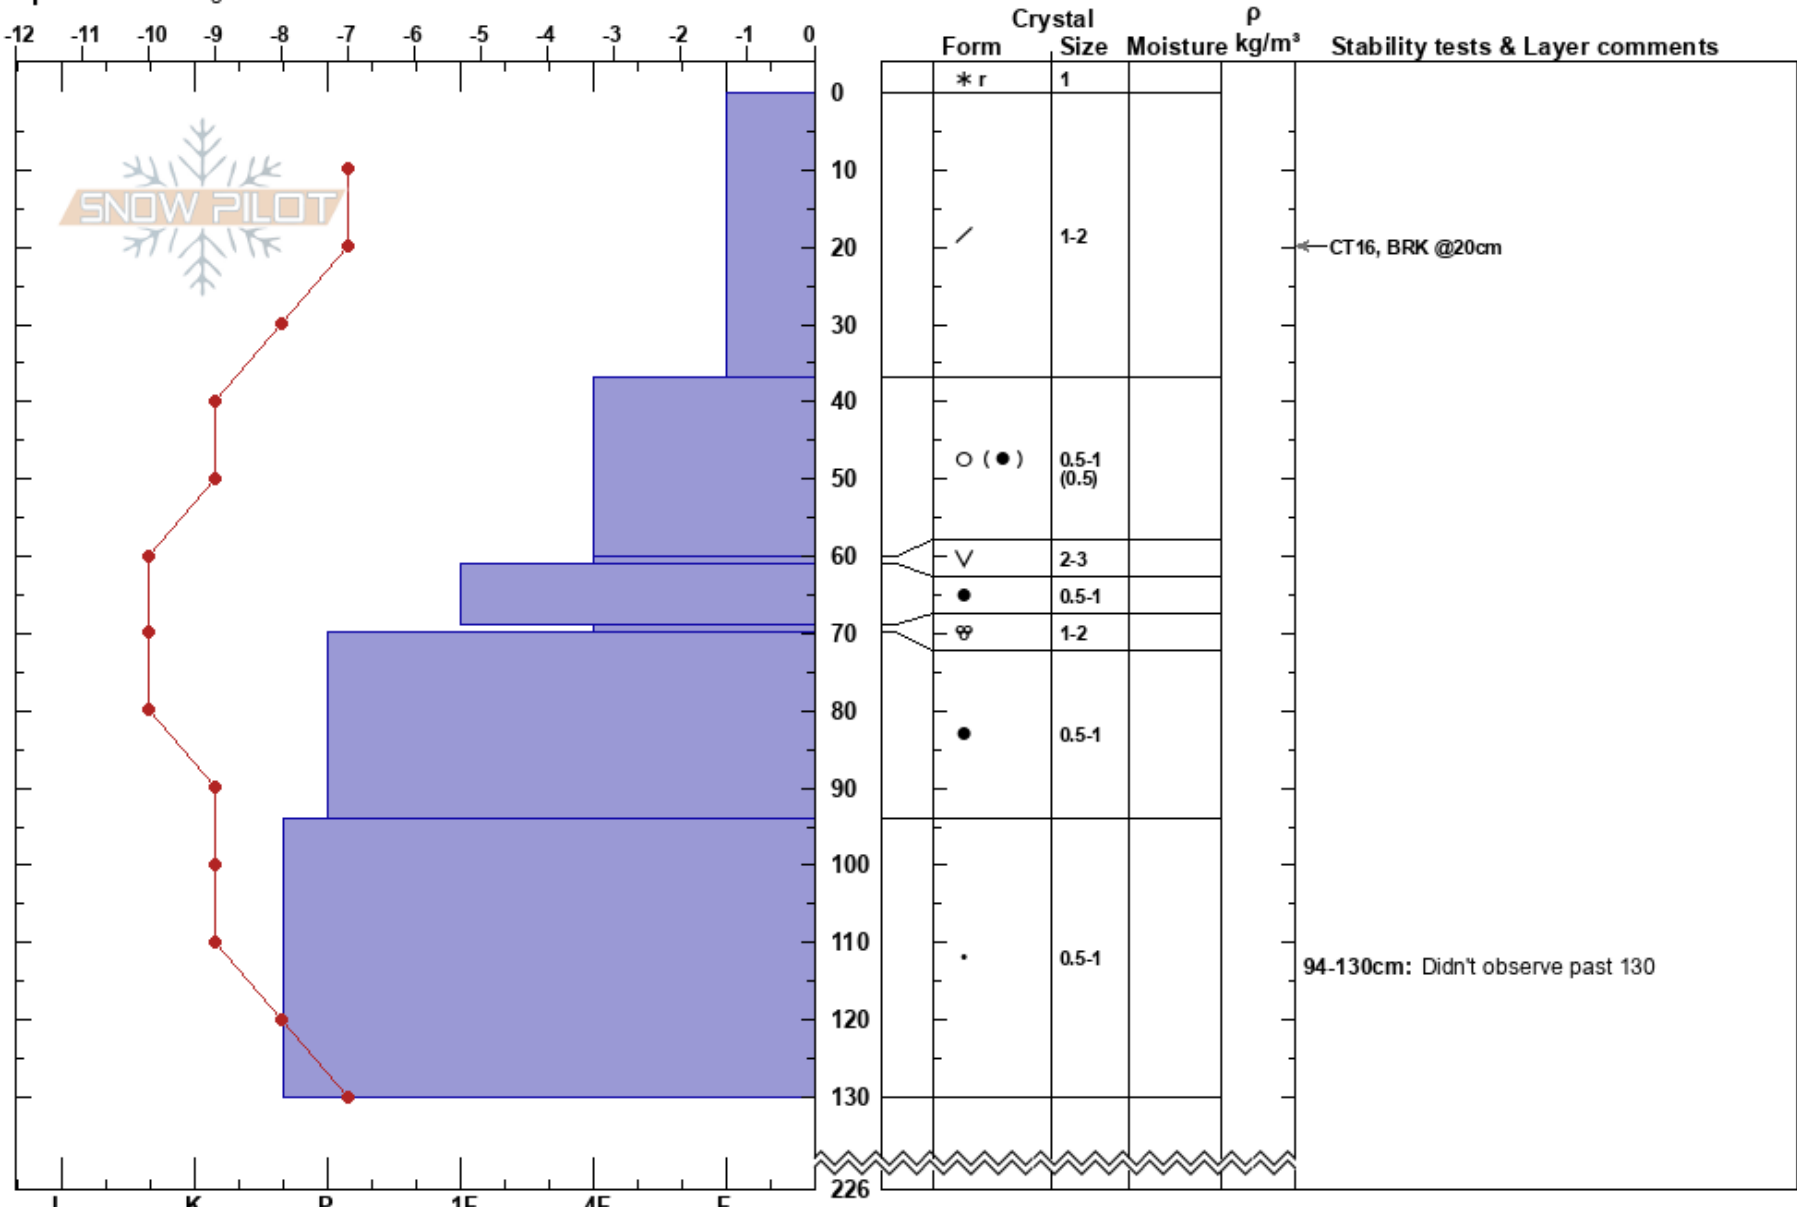

Weather Pit
 Monashee
 BC
 Elevation: 2080 m
 Aspect: SE
 Specifics: Pit dug in a Ski Area

Baldy Mtn Resort
 02/03/2023 - 12:32
 Co-ord:
 Slope Angle: 20°
 Wind Loading: no

Stability: HS:226
 Air Temperature: 20°C PF: 50
 Sky Cover: X
 Precipitation: S-1
 Wind: SE
 Layer Notes:
 60-61cm: Problematic layer
 94-130cm: Didn't observe past 130