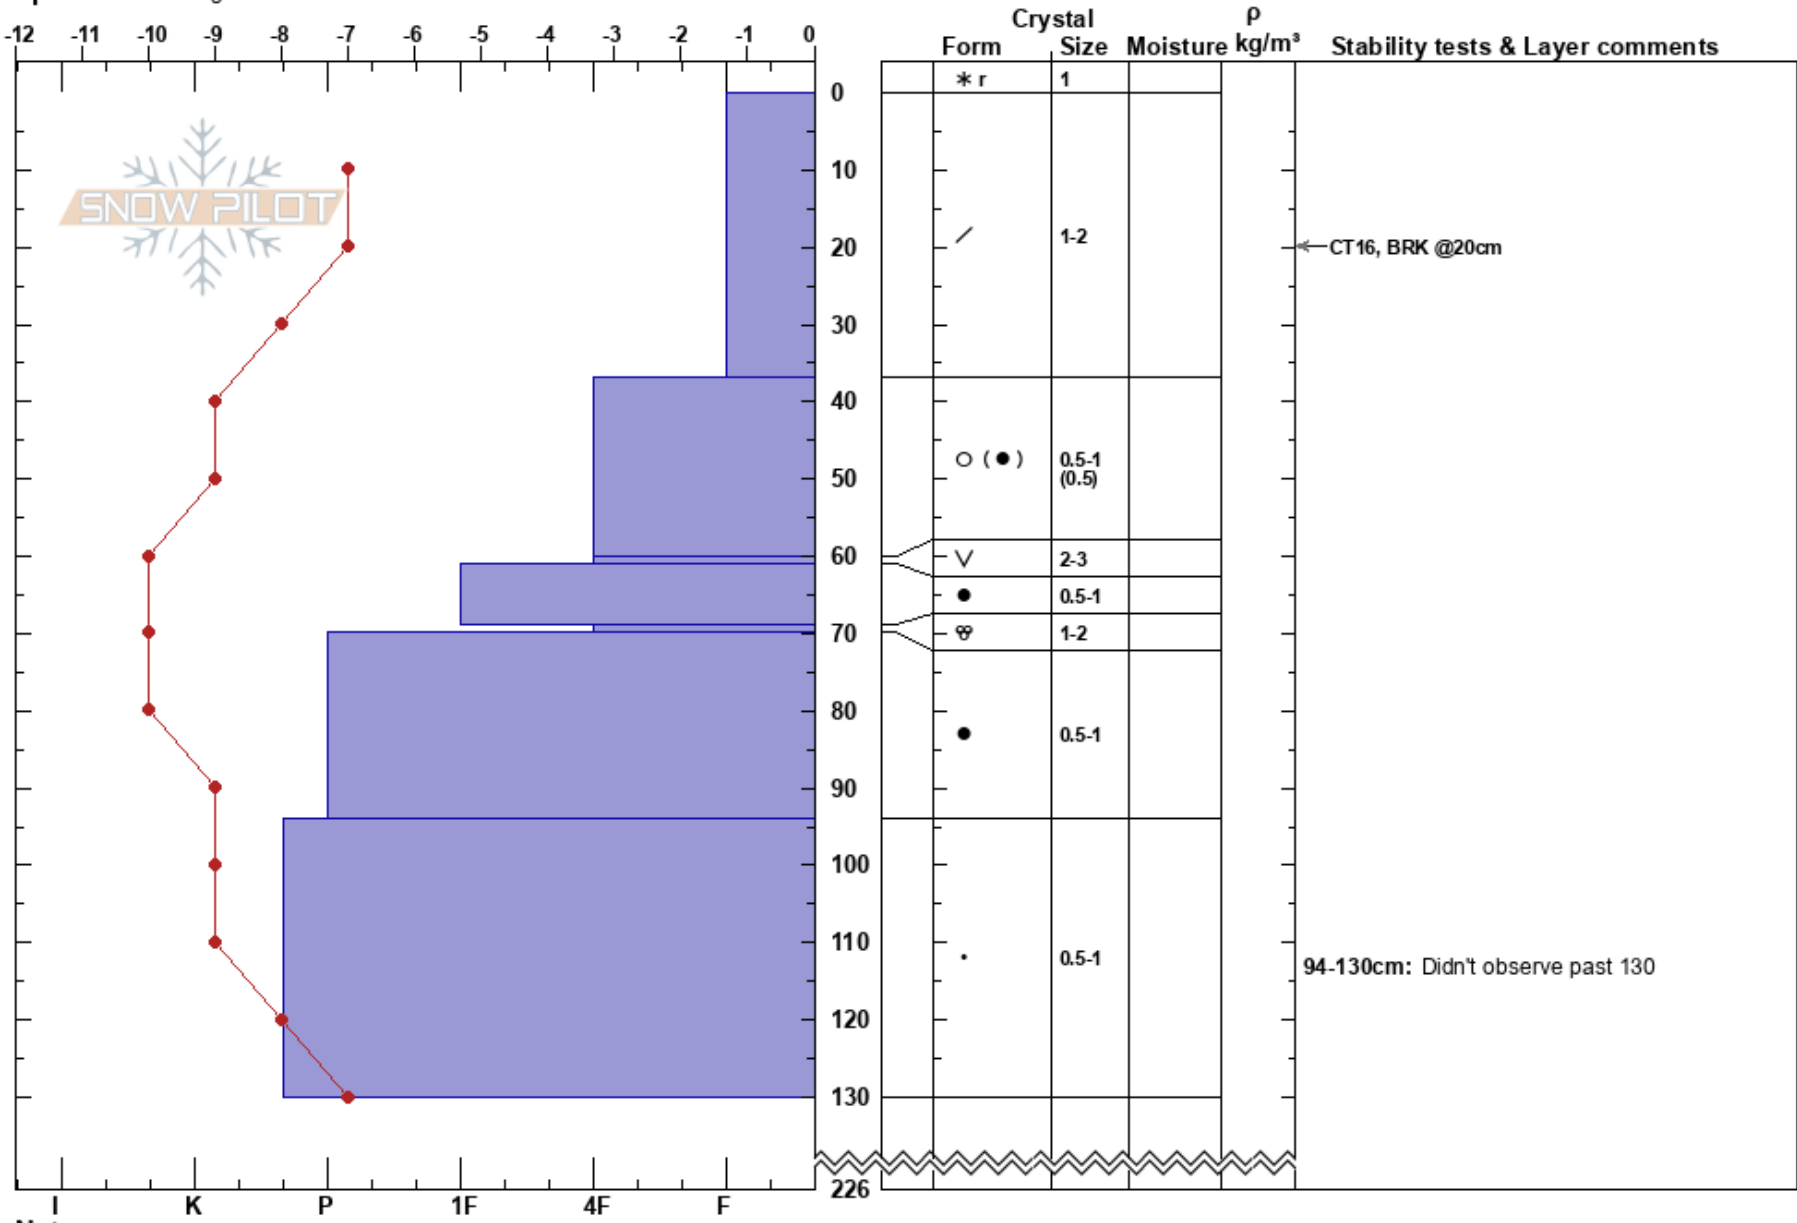

Weather Pit  
 Monashee  
 BC  
 Elevation: 2080 m  
 Aspect: SE  
 Specifics: Pit dug in a Ski Area

Baldy Mtn Resort  
 02/03/2023 - 12:32  
 Co-ord:  
 Slope Angle: 20°  
 Wind Loading: no

Stability: HS:226  
 Air Temperature: 20°C PF: 50  
 Sky Cover: X  
 Precipitation: S-1  
 Wind: SE  
 Layer Notes:  
 60-61cm: Problematic layer  
 94-130cm: Didn't observe past 130