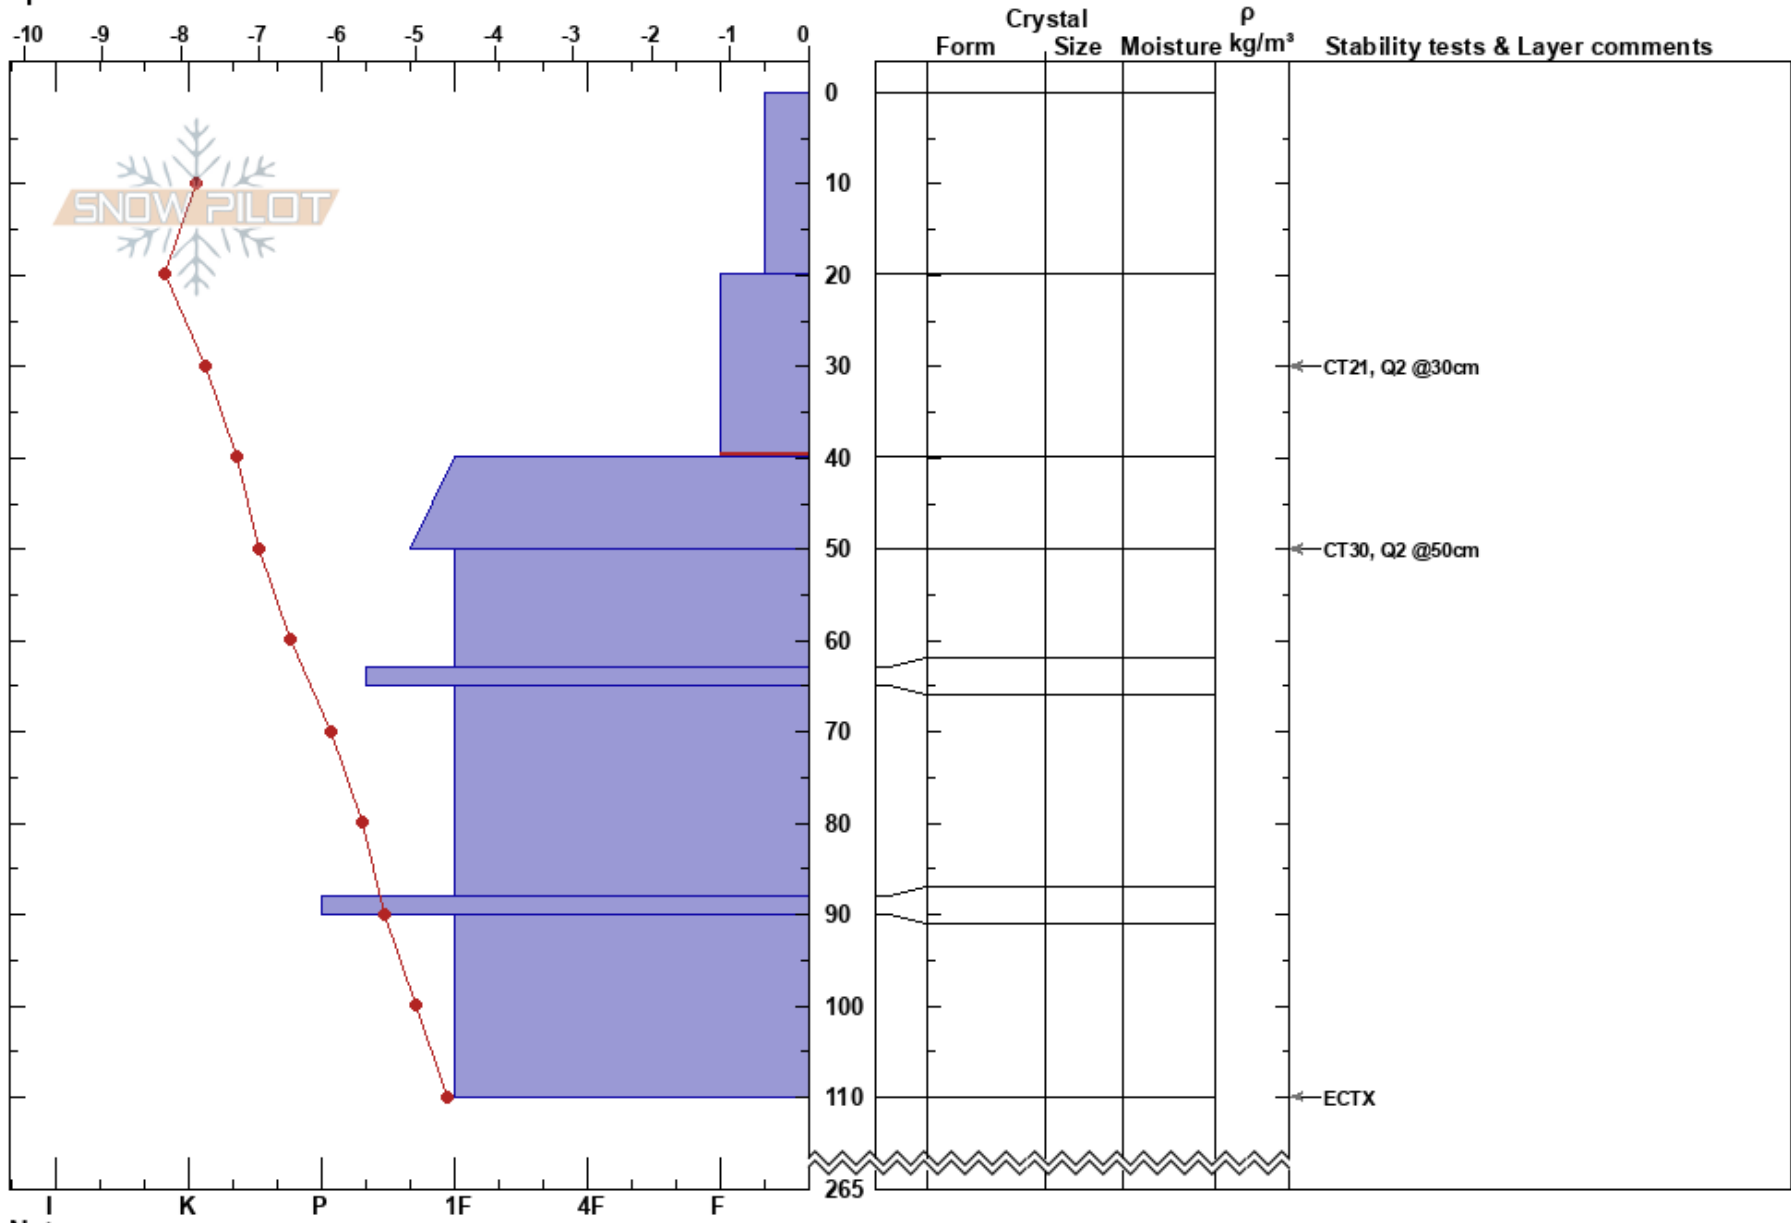

SelkirkPowLodge  
 Selkirk Mtns  
 ID  
 Elevation: 6200 ft  
 Aspect: W  
 Specifics:

Triston Schwab  
 03/06/2023 - 12:00pm  
 Co-ord: 48.37812N, -116.63614W  
 Slope Angle: 15°  
 Wind Loading: previous

Stability: **HS:265**  
 Air Temperature: -7°C  
 Sky Cover: CLR  
 Precipitation: NO  
 Wind: Calm  
 PF: 20 20-40cm: Problematic layer

Notes: