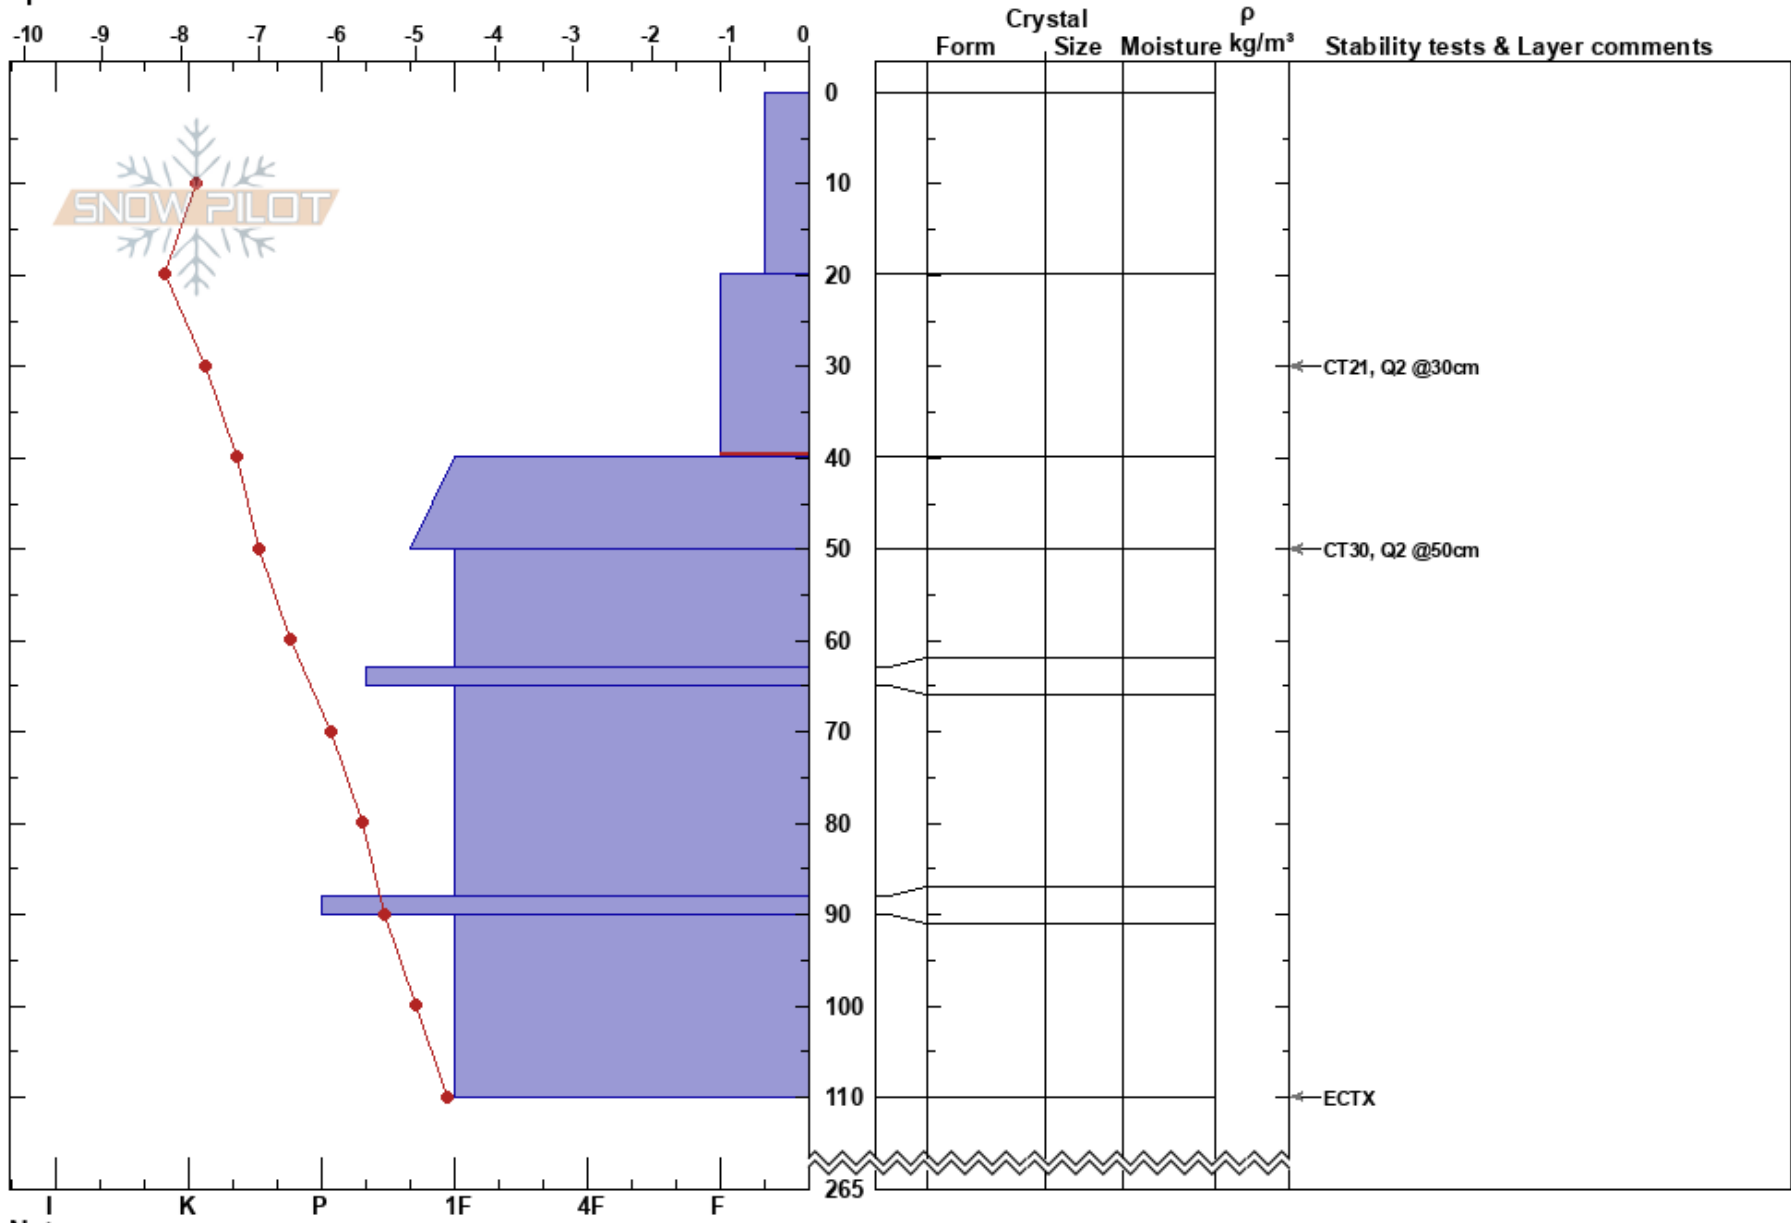

SelkirkPowLodge
 Selkirk Mtns
 ID
 Elevation: 6200 ft
 Aspect: W
 Specifics:

Triston Schwab
 03/06/2023 - 12:00pm
 Co-ord: 48.37812N, -116.63614W
 Slope Angle: 15°
 Wind Loading: previous

Stability: **HS:265**
 Air Temperature: -7°C
 Sky Cover: CLR
 Precipitation: NO
 Wind: Calm
 PF: 20 20-40cm: Problematic layer