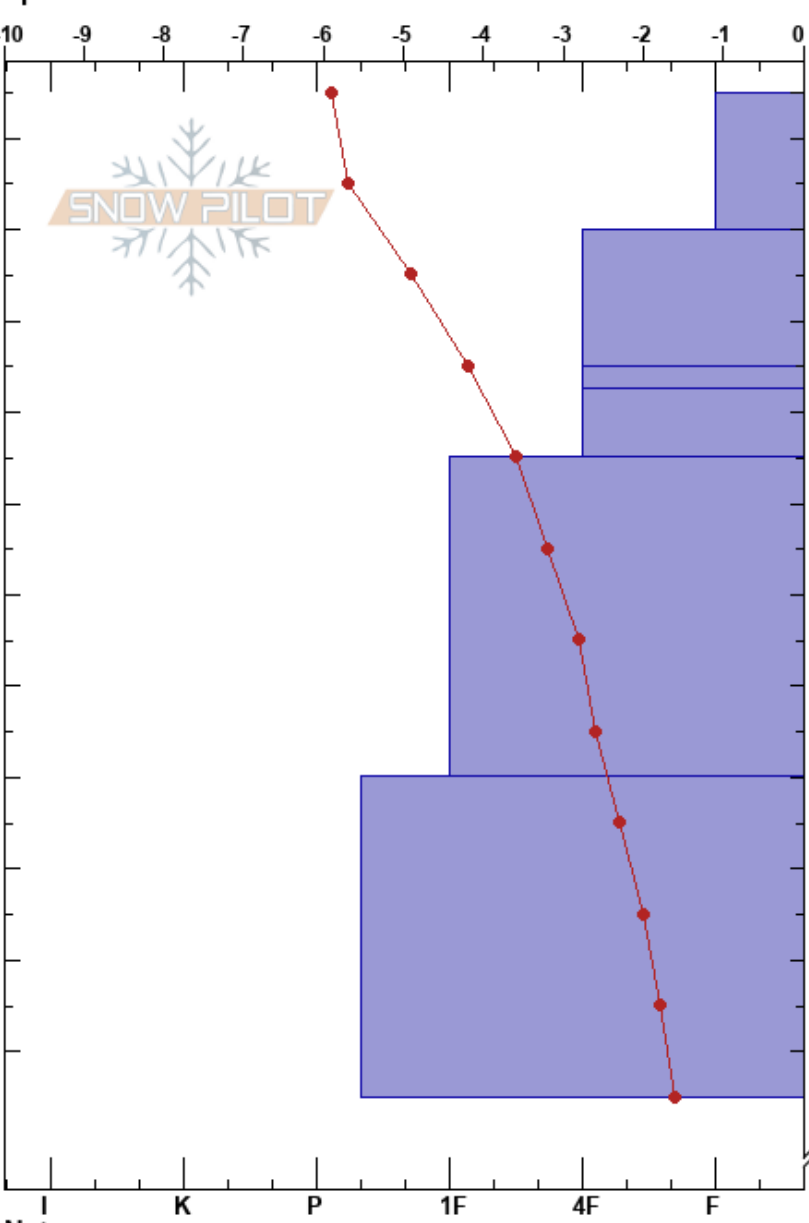

West Porter
 Wasatch Range
 UT
 Elevation: 8040 ft
 Aspect:
 Specifics:

Benjamin Silberman
 03/03/2023 - 8:00am
 Co-ord: 40.67504N, -111.71928W
 Slope Angle: 27°
 Wind Loading:

Stability:
 Air Temperature: -5.9°C
 Sky Cover: OVC
 Precipitation: NO
 Wind:

HS: 185
 Layer Notes:
 155-152.5cm: Problematic layer

Height (cm)	Crystal		Moisture	ρ kg/m ³	Stability tests & Layer comments
	Form	Size			
185					
180					
170					
160					
155					← ECTN22 @155cm
150					← STM @150cm Q3
140					
130					
120					
110					
100					
90					
80					
75					
0					