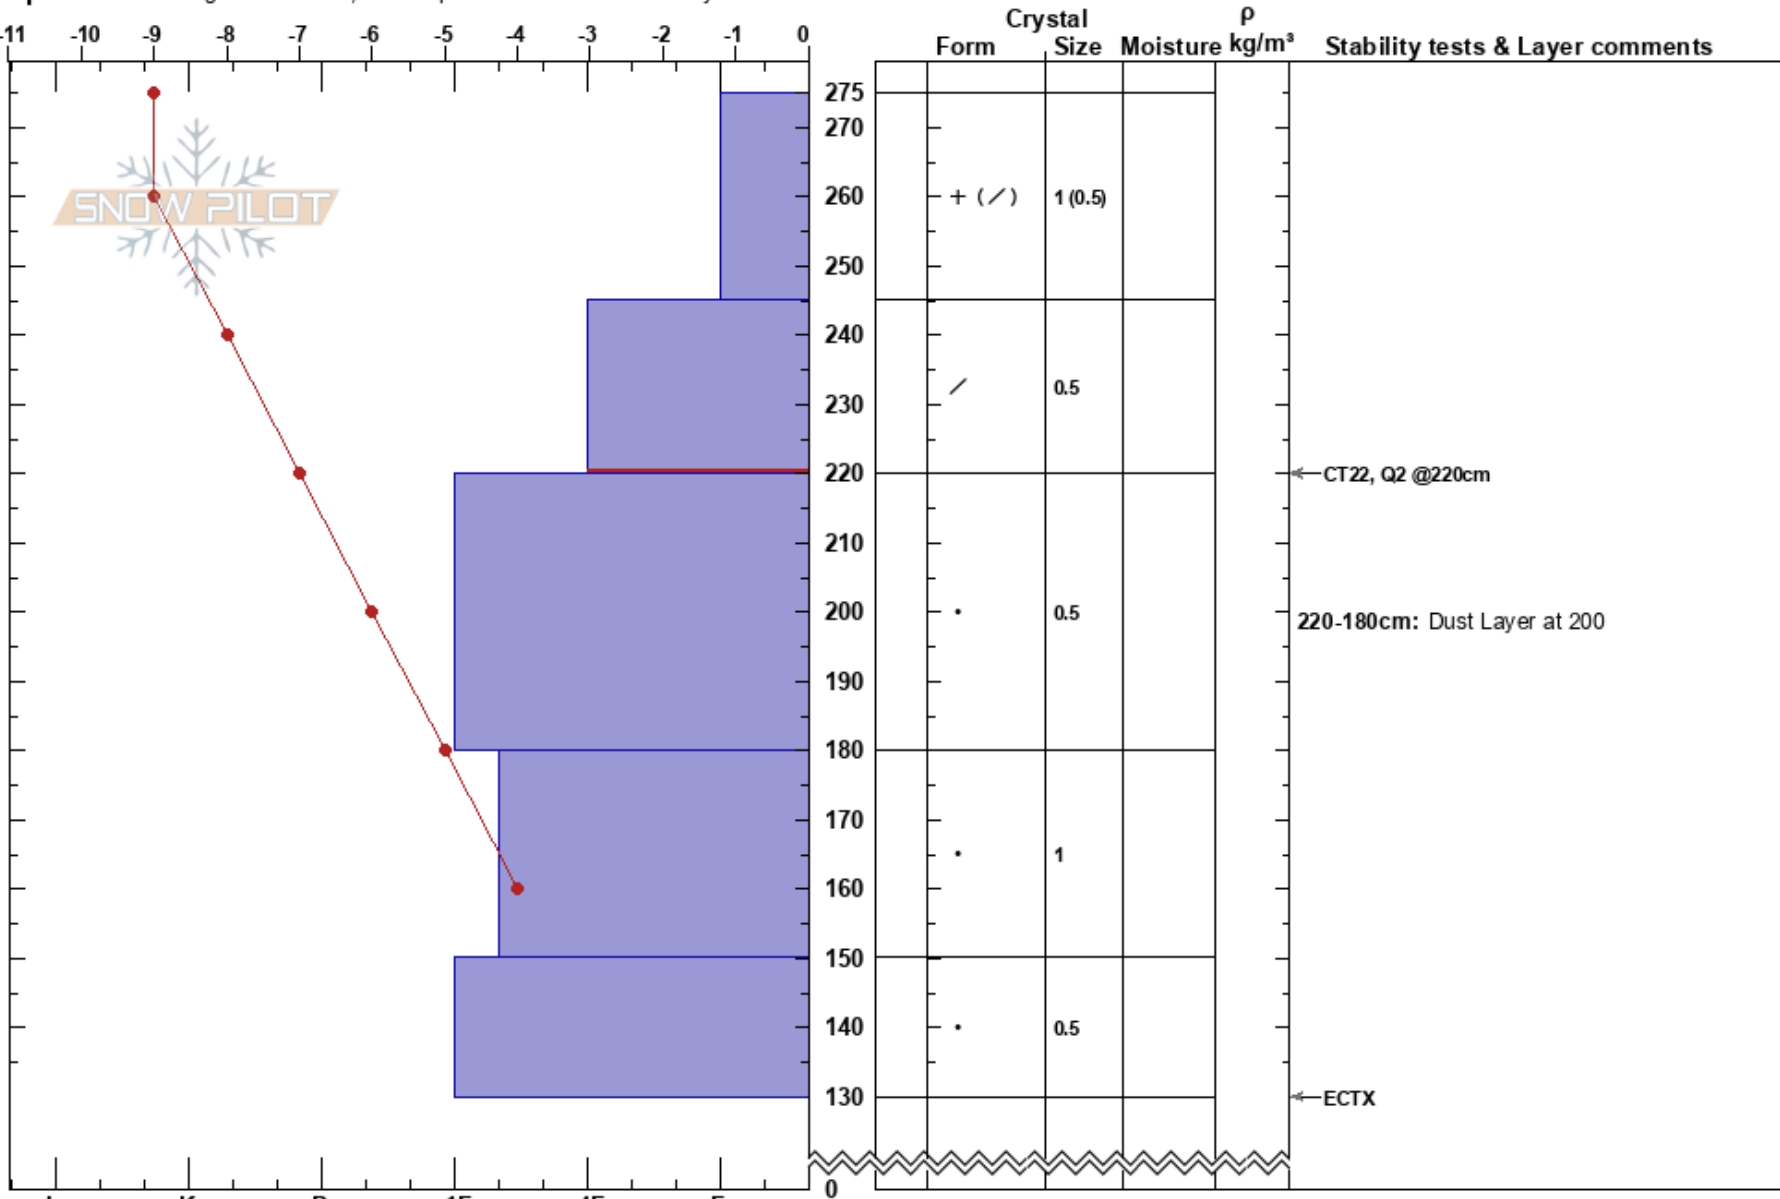

Spooner Hill  
 San Juan Range  
 CO  
**Elevation:** 11040 ft  
**Aspect:** N

Matthew Spencer  
 03/04/2023 - 11:00am  
**Co-ord:**  
**Slope Angle:** 28°  
**Wind Loading:** no

**Stability:**  
**Air Temperature:** -5°C  
**Sky Cover:** CLR  
**Precipitation:** NO  
**Wind:** SW Moderate

**HS:** 275  
**PF:** 60  
**PS:** 20  
**Layer Notes:**  
 245-220cm: Problematic layer  
 220-180cm: Dust Layer at 200

**Specifics:** Pit dug in a Ski Area; Pit is representative of backcountry

Notes: