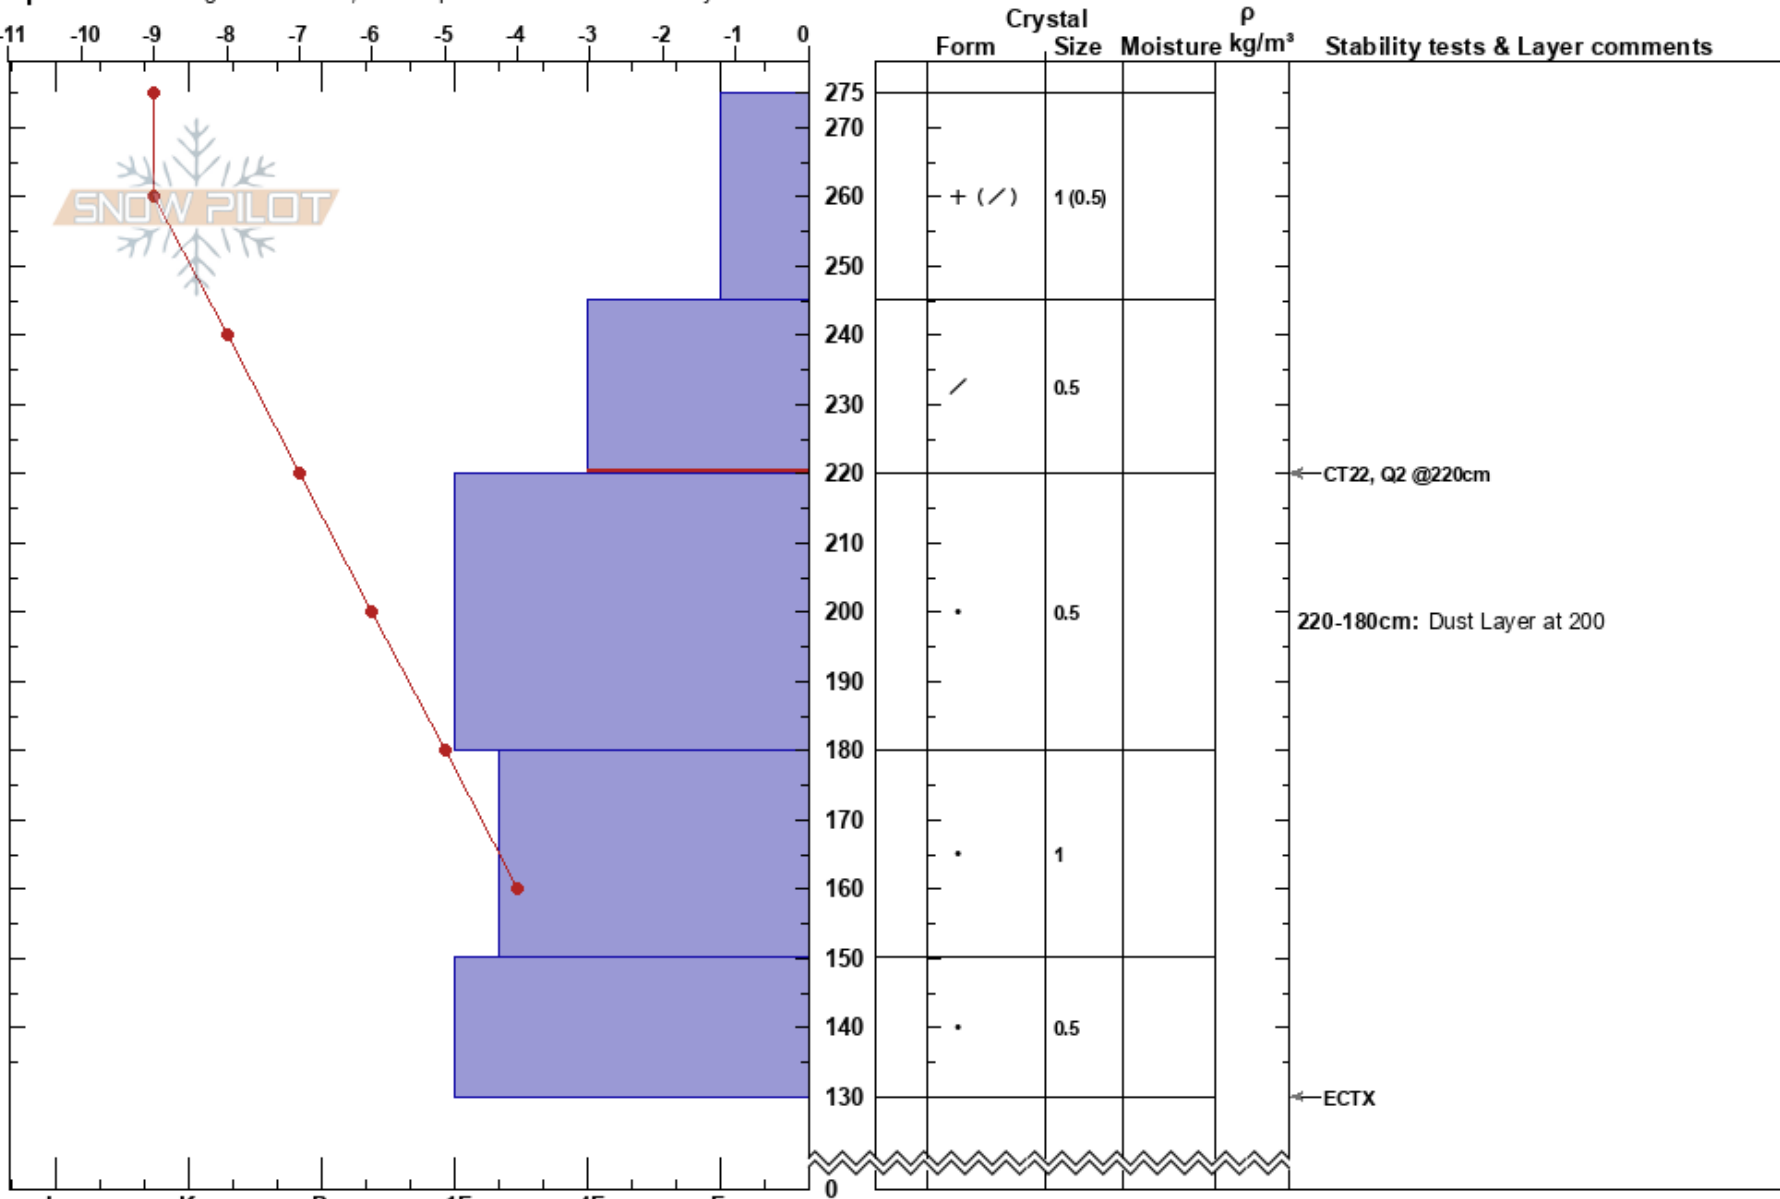

Spooner Hill  
 San Juan Range  
 CO  
 Elevation: 11040 ft  
 Aspect: N

Matthew Spencer  
 03/04/2023 - 11:00am  
 Co-ord:  
 Slope Angle: 28°  
 Wind Loading: no

Stability:  
 Air Temperature: -5°C  
 Sky Cover: CLR  
 Precipitation: NO  
 Wind: SW Moderate

HS: 275  
 PF: 60  
 PS: 20  
 Layer Notes:  
 245-220cm: Problematic layer  
 220-180cm: Dust Layer at 200

Specifics: Pit dug in a Ski Area; Pit is representative of backcountry

Notes: