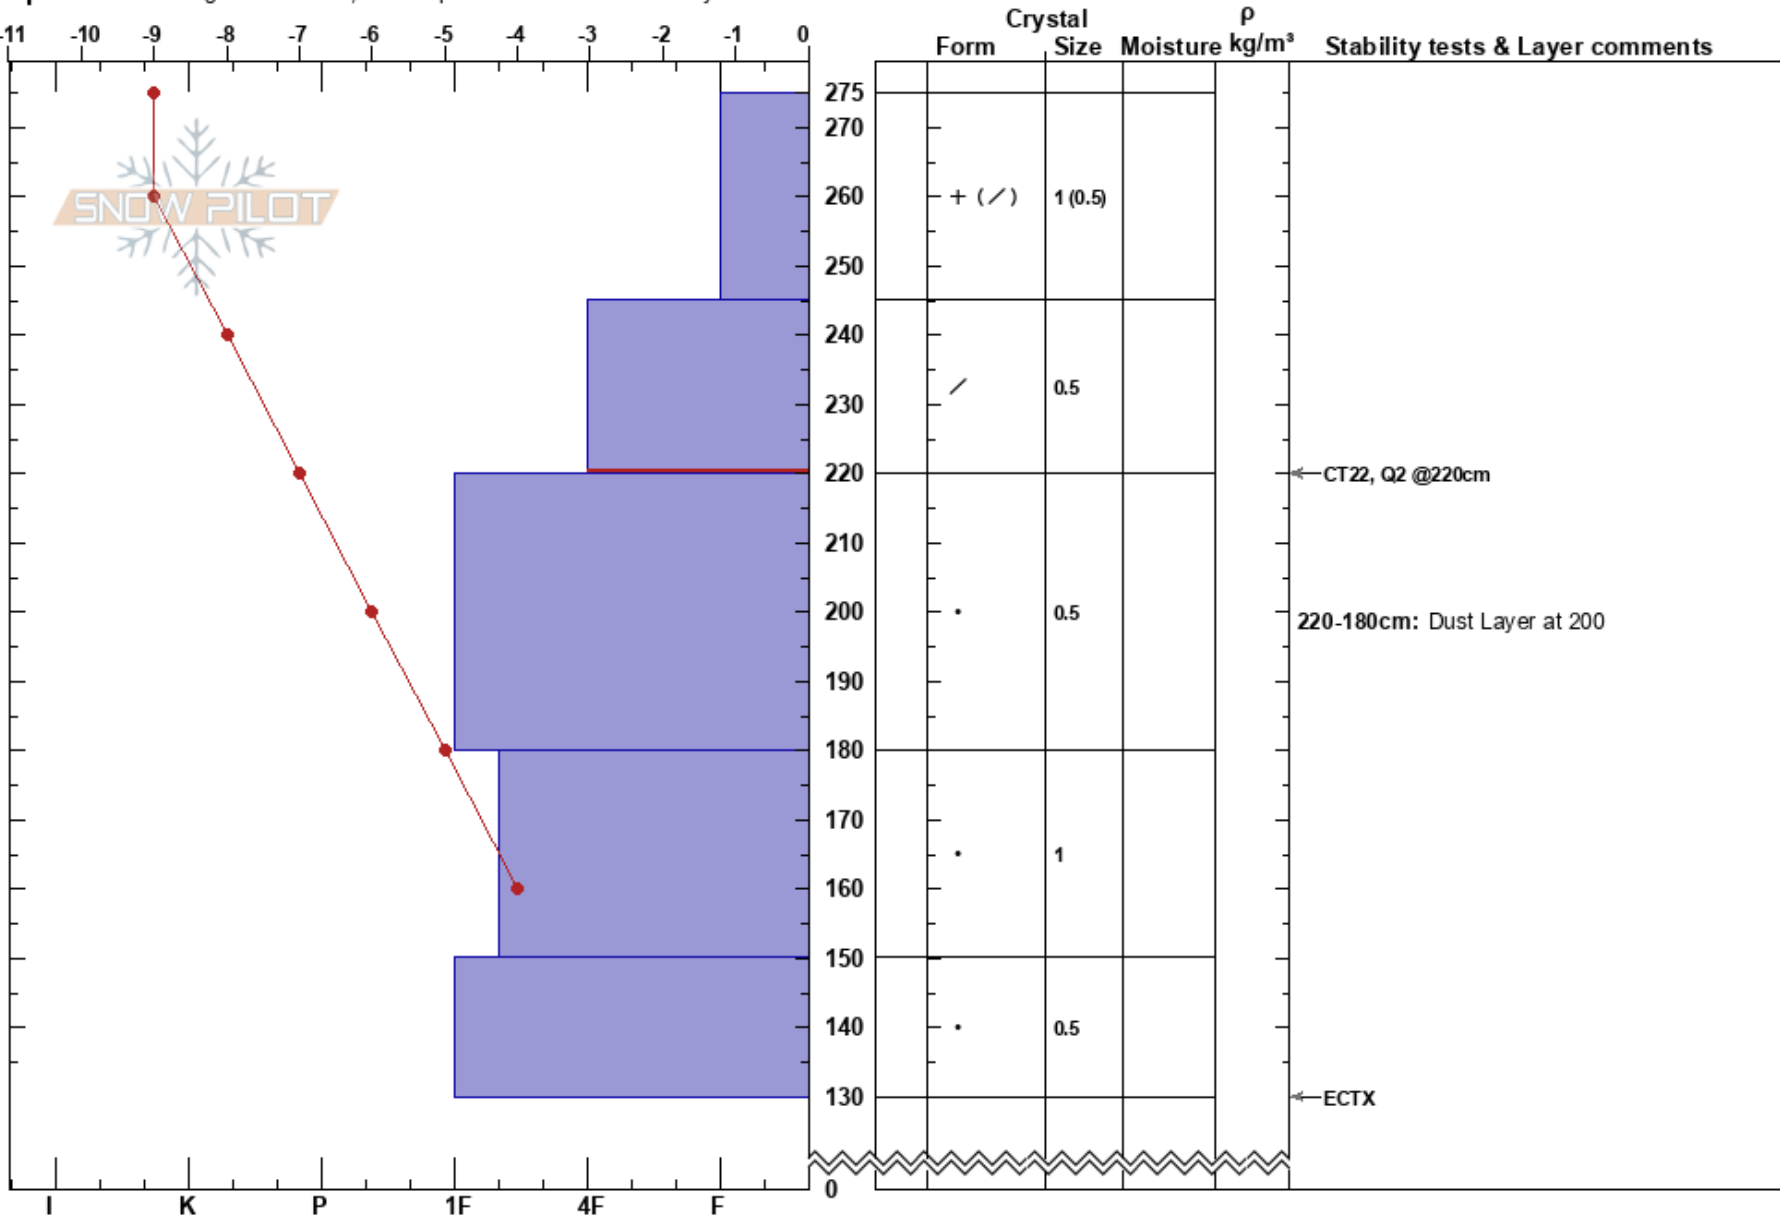

Spooner Hill
 San Juan Range
 CO
 Elevation: 11040 ft
 Aspect: N

Matthew Spencer
 03/04/2023 - 11:00am
 Co-ord:
 Slope Angle: 28°
 Wind Loading: no

Stability:
 Air Temperature: -5°C
 Sky Cover: CLR
 Precipitation: NO
 Wind: SW Moderate

HS: 275
 PF: 60
 PS: 20
 Layer Notes:
 245-220cm: Problematic layer
 220-180cm: Dust Layer at 200

Specifics: Pit dug in a Ski Area; Pit is representative of backcountry

Notes: