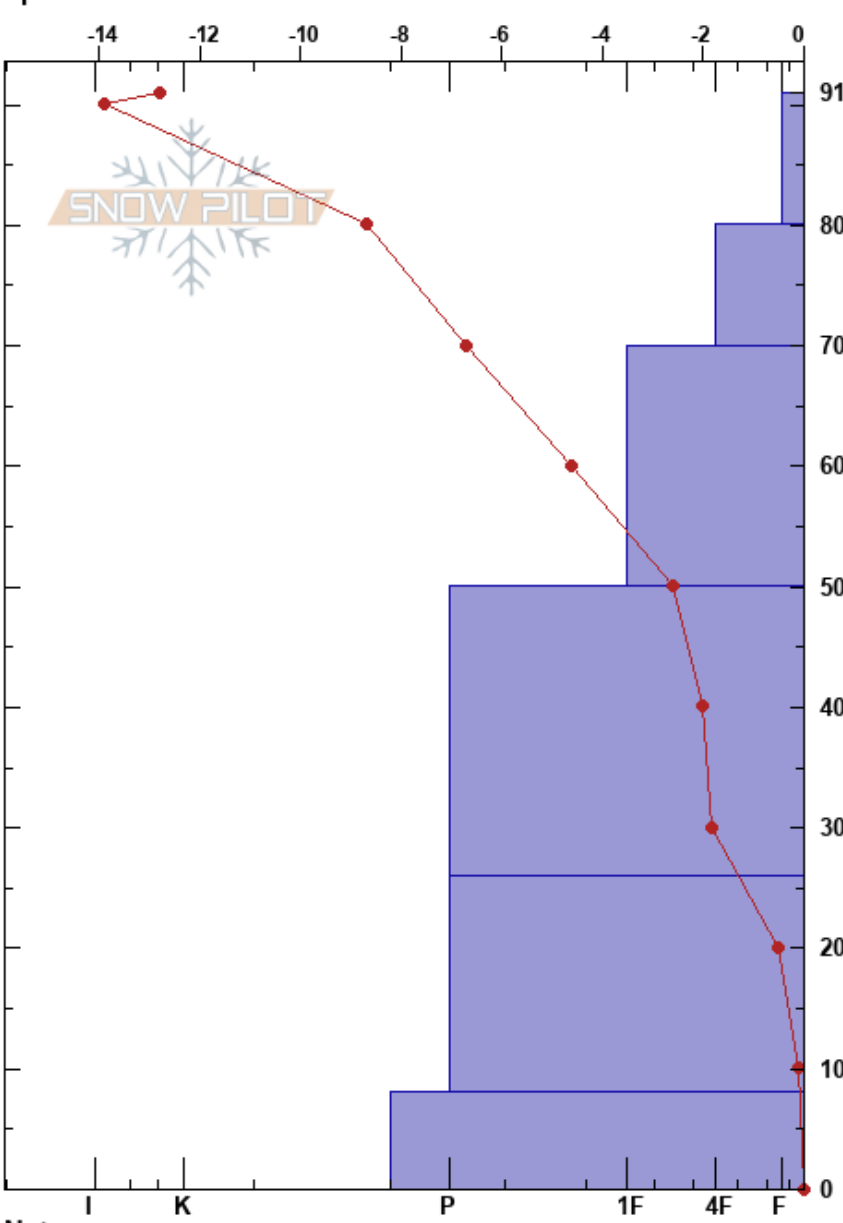

Konchik top, Siberia
 Luzhba
 Russia
Elevation: 1014 m
Aspect: NE
Specifics:

Serhii Ichenets
 17/11/2020 - 12:42
Co-ord: 624365W 5944968N
Slope Angle: 30°
Wind Loading:

Stability:
Air Temperature: -5.6°C
Sky Cover: FEW
Precipitation: NO
Wind: Calm

HS:91

Layer Notes:

Form	Crystal		ρ kg/m ³	Stability tests & Layer comments
	Size	Moisture		
+				
/	1	D		
/	0.5-1	D		
/	0.5	D		
•	0.5	D		← CT24, BRK @40cm
•	0.3-0.5			
•	0.5-1	M		

Notes:

I K P 1F 4F F