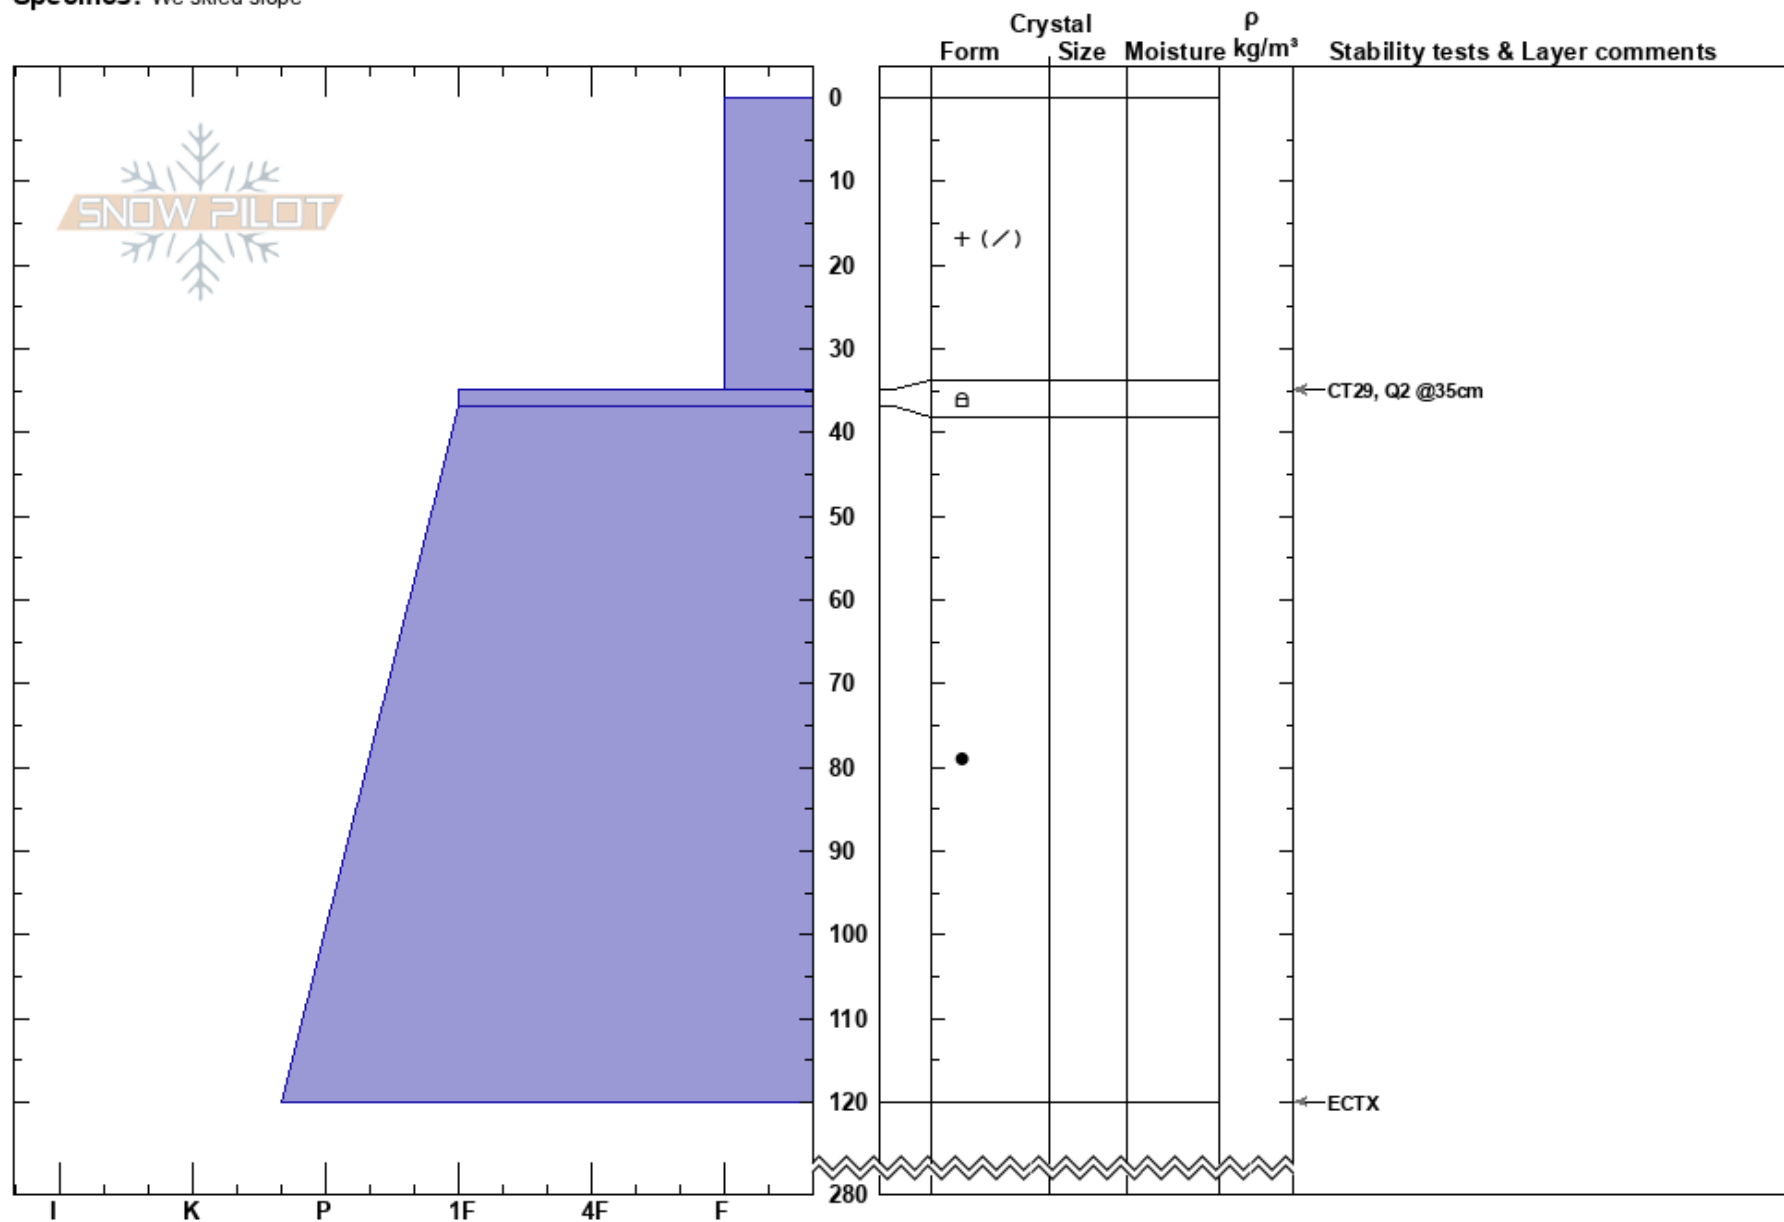

comet
Tordrillo Range
AK
Elevation: 4400 ft
Aspect: NE
Specifics: We skied slope

jamie weeks
03/05/2023 - 10:36am
Co-ord: 61.24100N, -152.87350W
Slope Angle: 40°
Wind Loading:

Stability: **HS:280**
Air Temperature: -2°C
Sky Cover: FEW
Precipitation: NO
Wind: Calm
PF: 50 35-37cm: Problematic layer
PS: 25