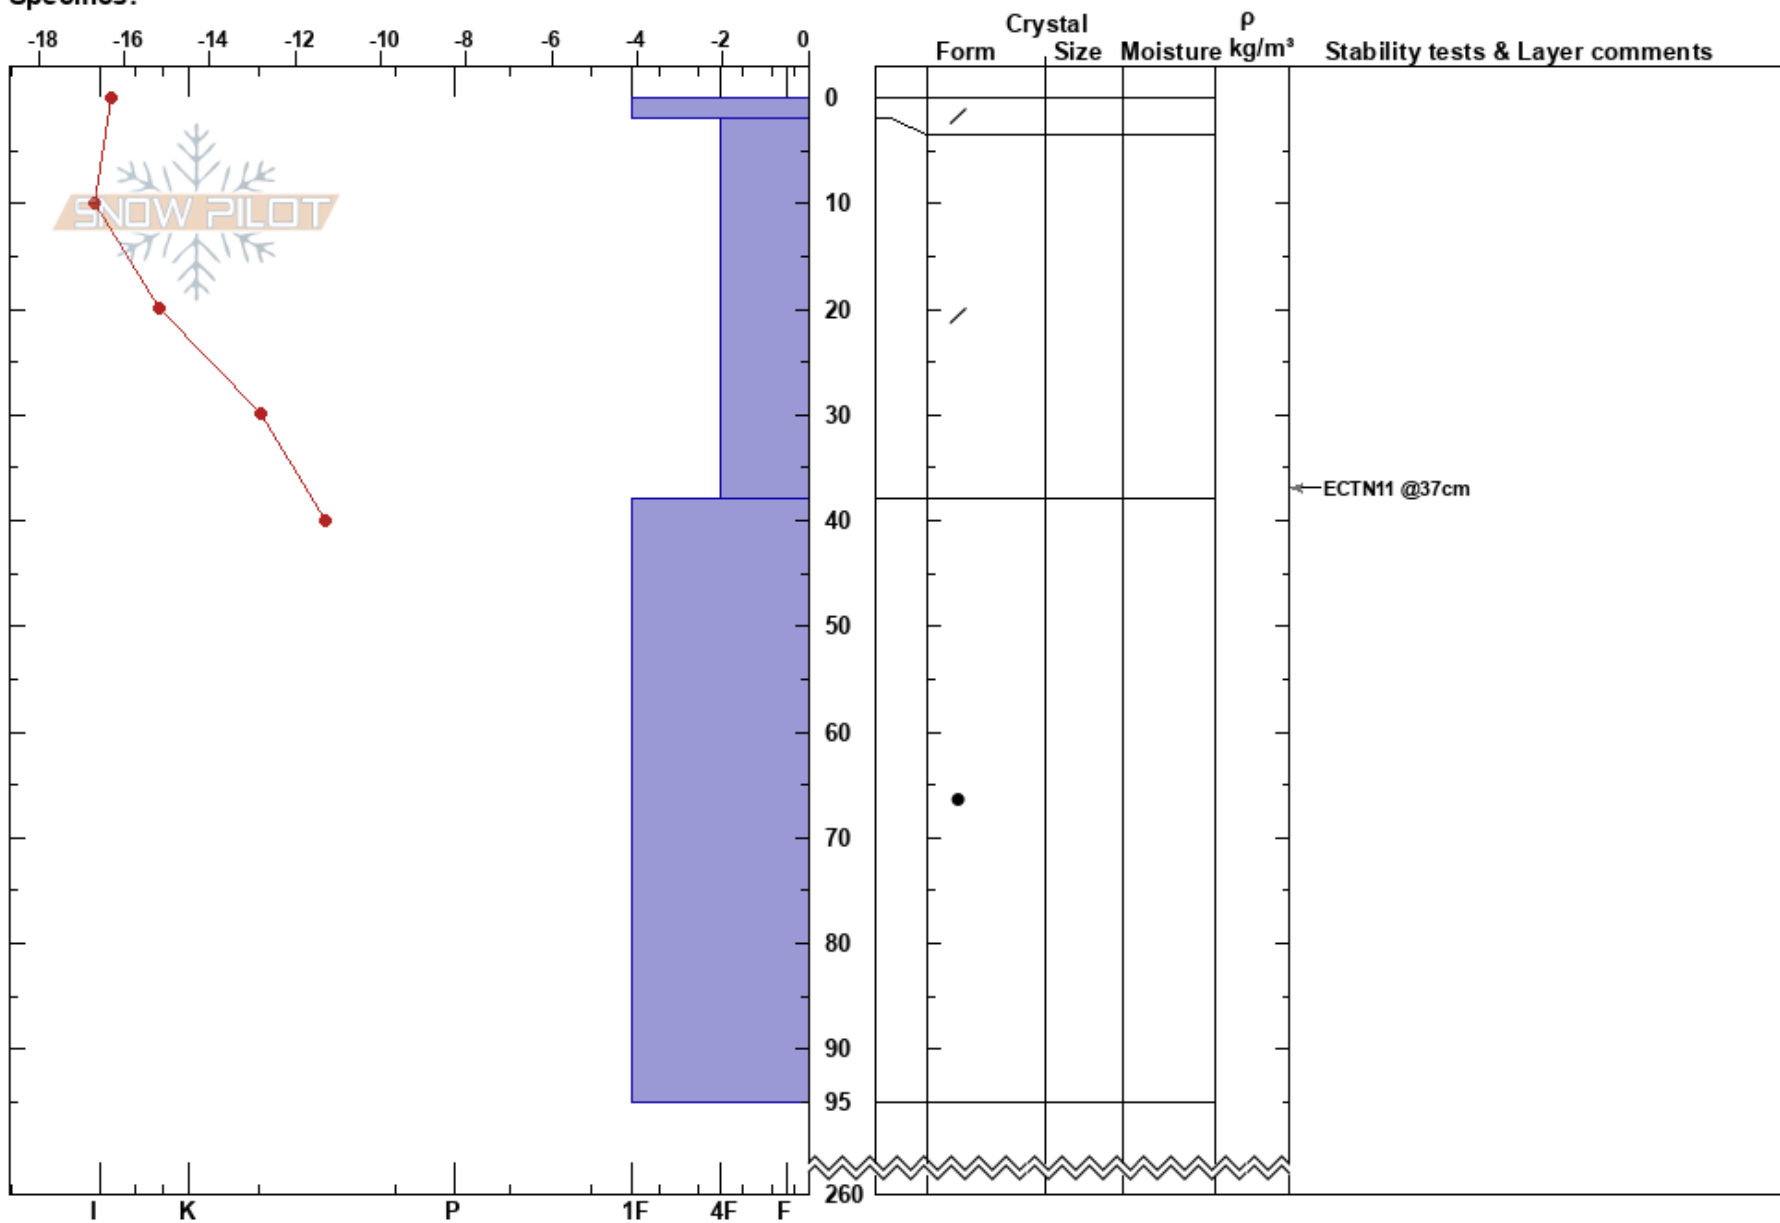

Ekorrkammen
Sylarna
Sweden
Elevation: 1476 m
Aspect: NE
Specifics:

Oskar Brodén
06/03/2023 - 12:30
Co-ord: 62.99081N, 12.25757E
Slope Angle: 28°
Wind Loading: yes

Stability: HS:260
Air Temperature: -14.8°C
Sky Cover: FEW
Precipitation: NO
Wind: SW Moderate
Layer Notes: