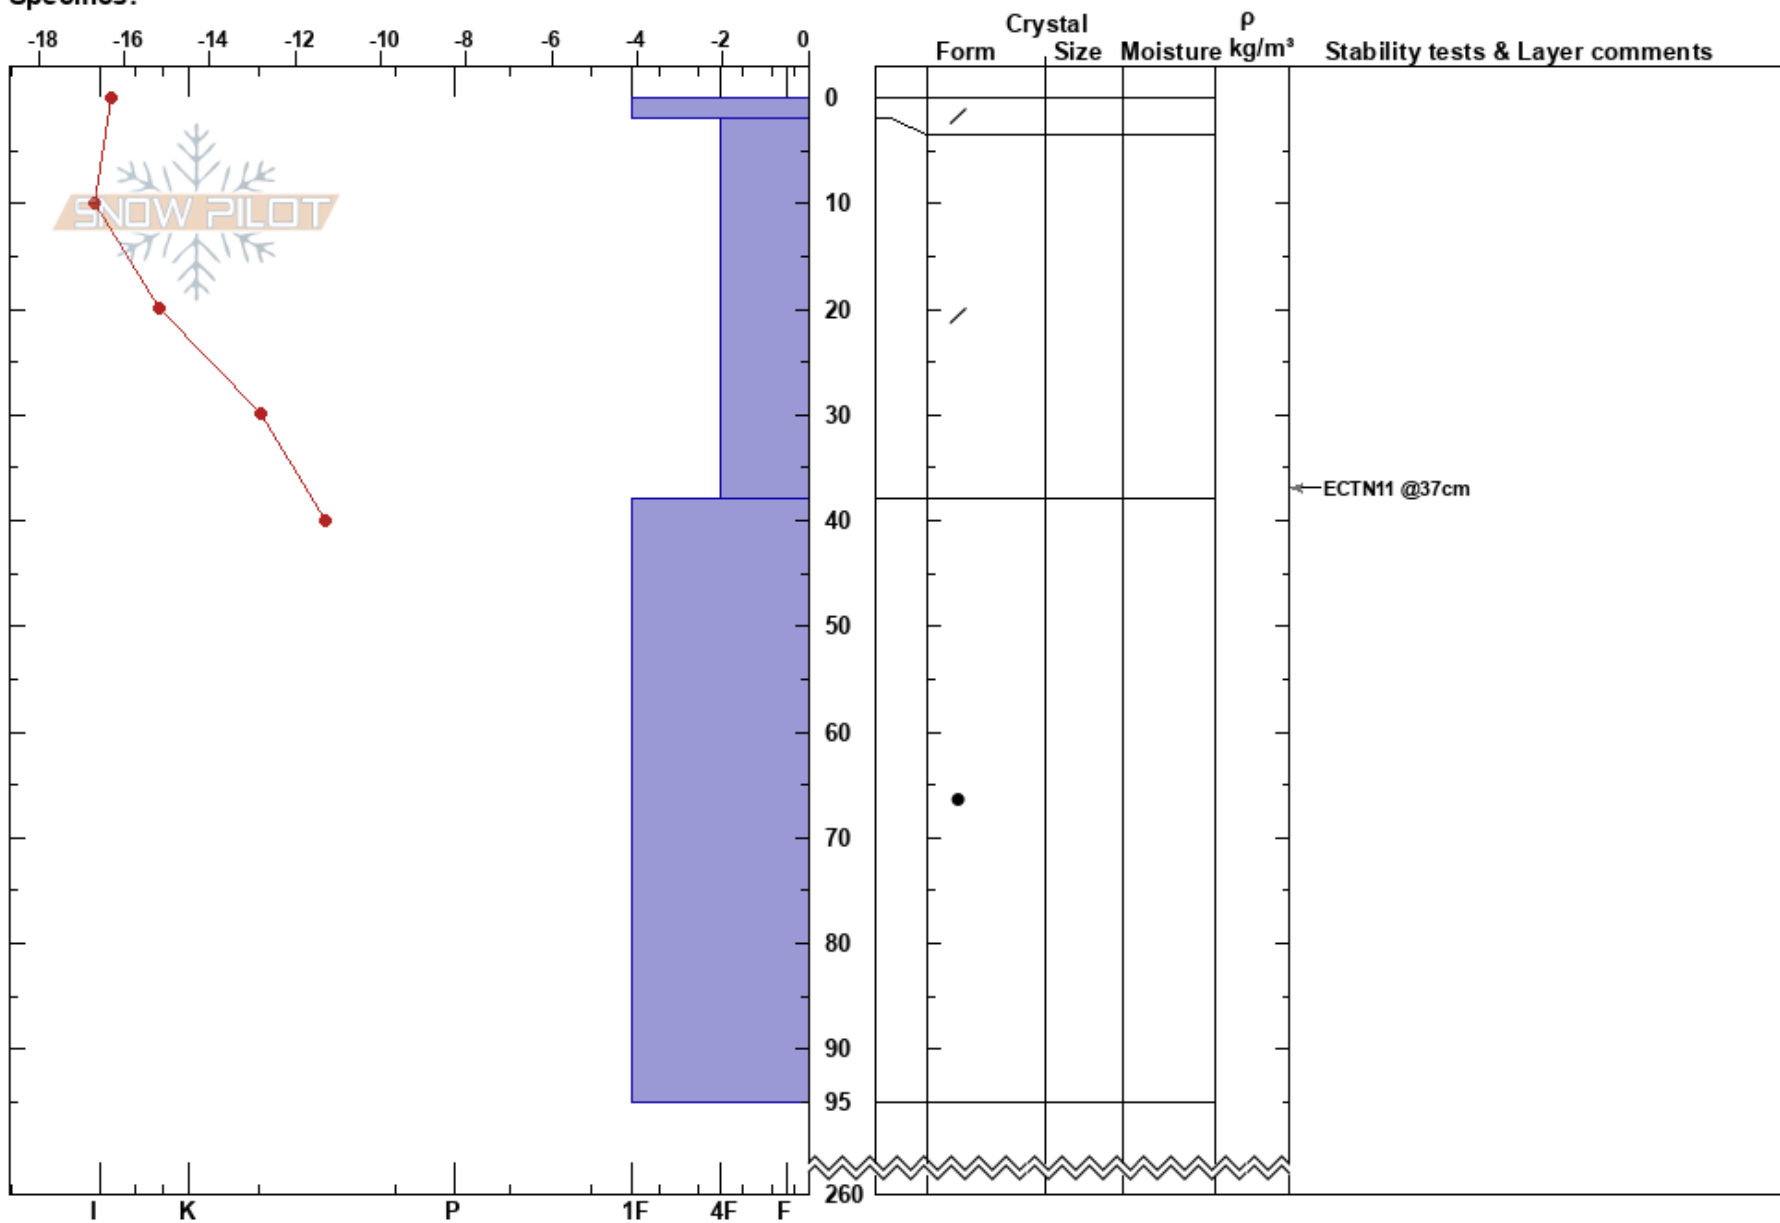

Ekorrkammen
Sylarna
Sweden
Elevation: 1476 m
Aspect: NE
Specifics:

Oskar Brodén
06/03/2023 - 12:30
Co-ord: 62.99081N, 12.25757E
Slope Angle: 28°
Wind Loading: yes

Stability: HS:260
Layer Notes:
Air Temperature: -14.8°C
Sky Cover: FEW
Precipitation: NO
Wind: SW Moderate