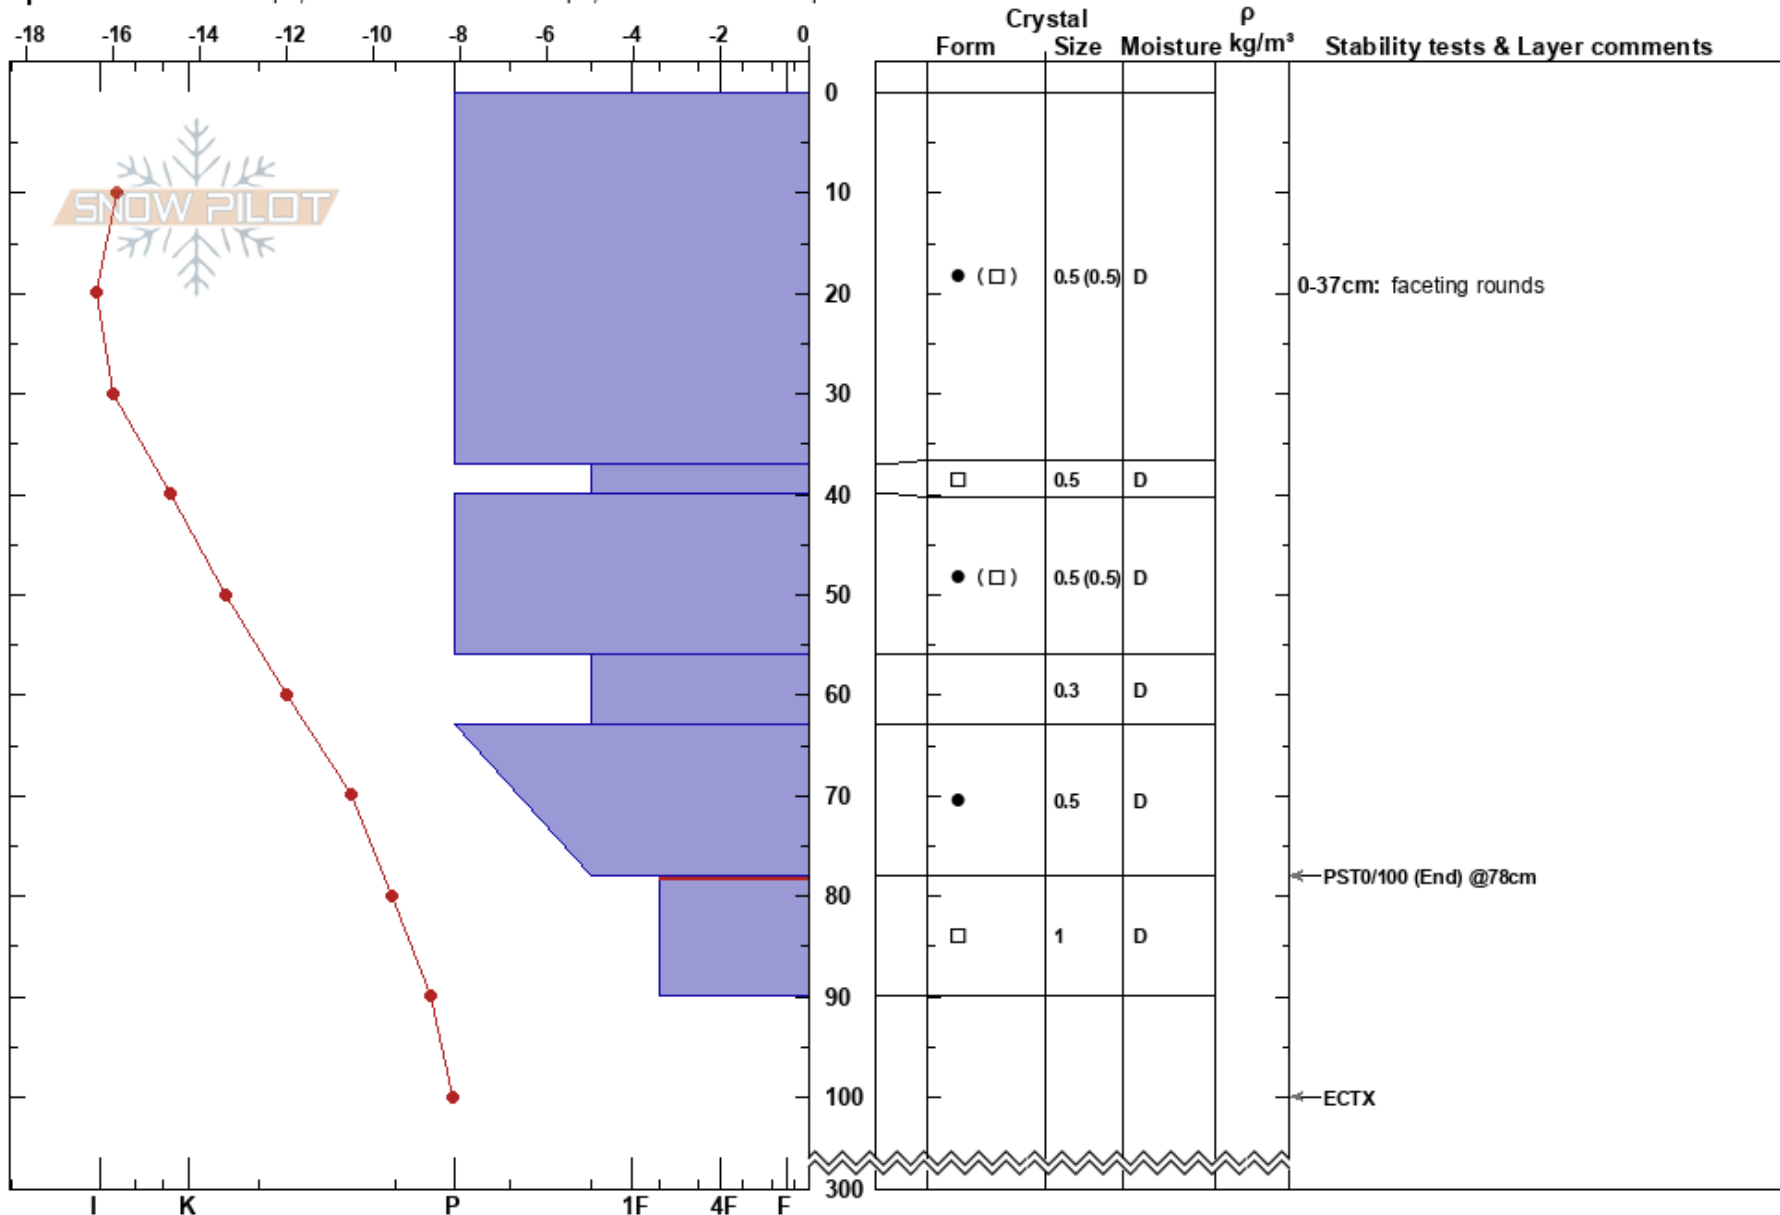

54 mile Richardson hwy  
Chugach Range  
AK

Joshua McDonald  
03/05/2023 - 3:00pm  
Co-ord: 61.50422N, -145.29968W  
Slope Angle: 21°  
Wind Loading: previous

Stability:  
Air Temperature: -9°C  
Sky Cover: CLR  
Precipitation: NO  
Wind: NE Light Breeze

HS: 300  
PF: 0  
PS: 0  
0-37cm: faceting rounds  
78-90cm: Problematic layer

Elevation: 4478 ft  
Aspect: 96°

Specifics: We skied slope; Snowmobile tracks on slope; We snowmobiled slope

Notes: First calm day after significant wind event.