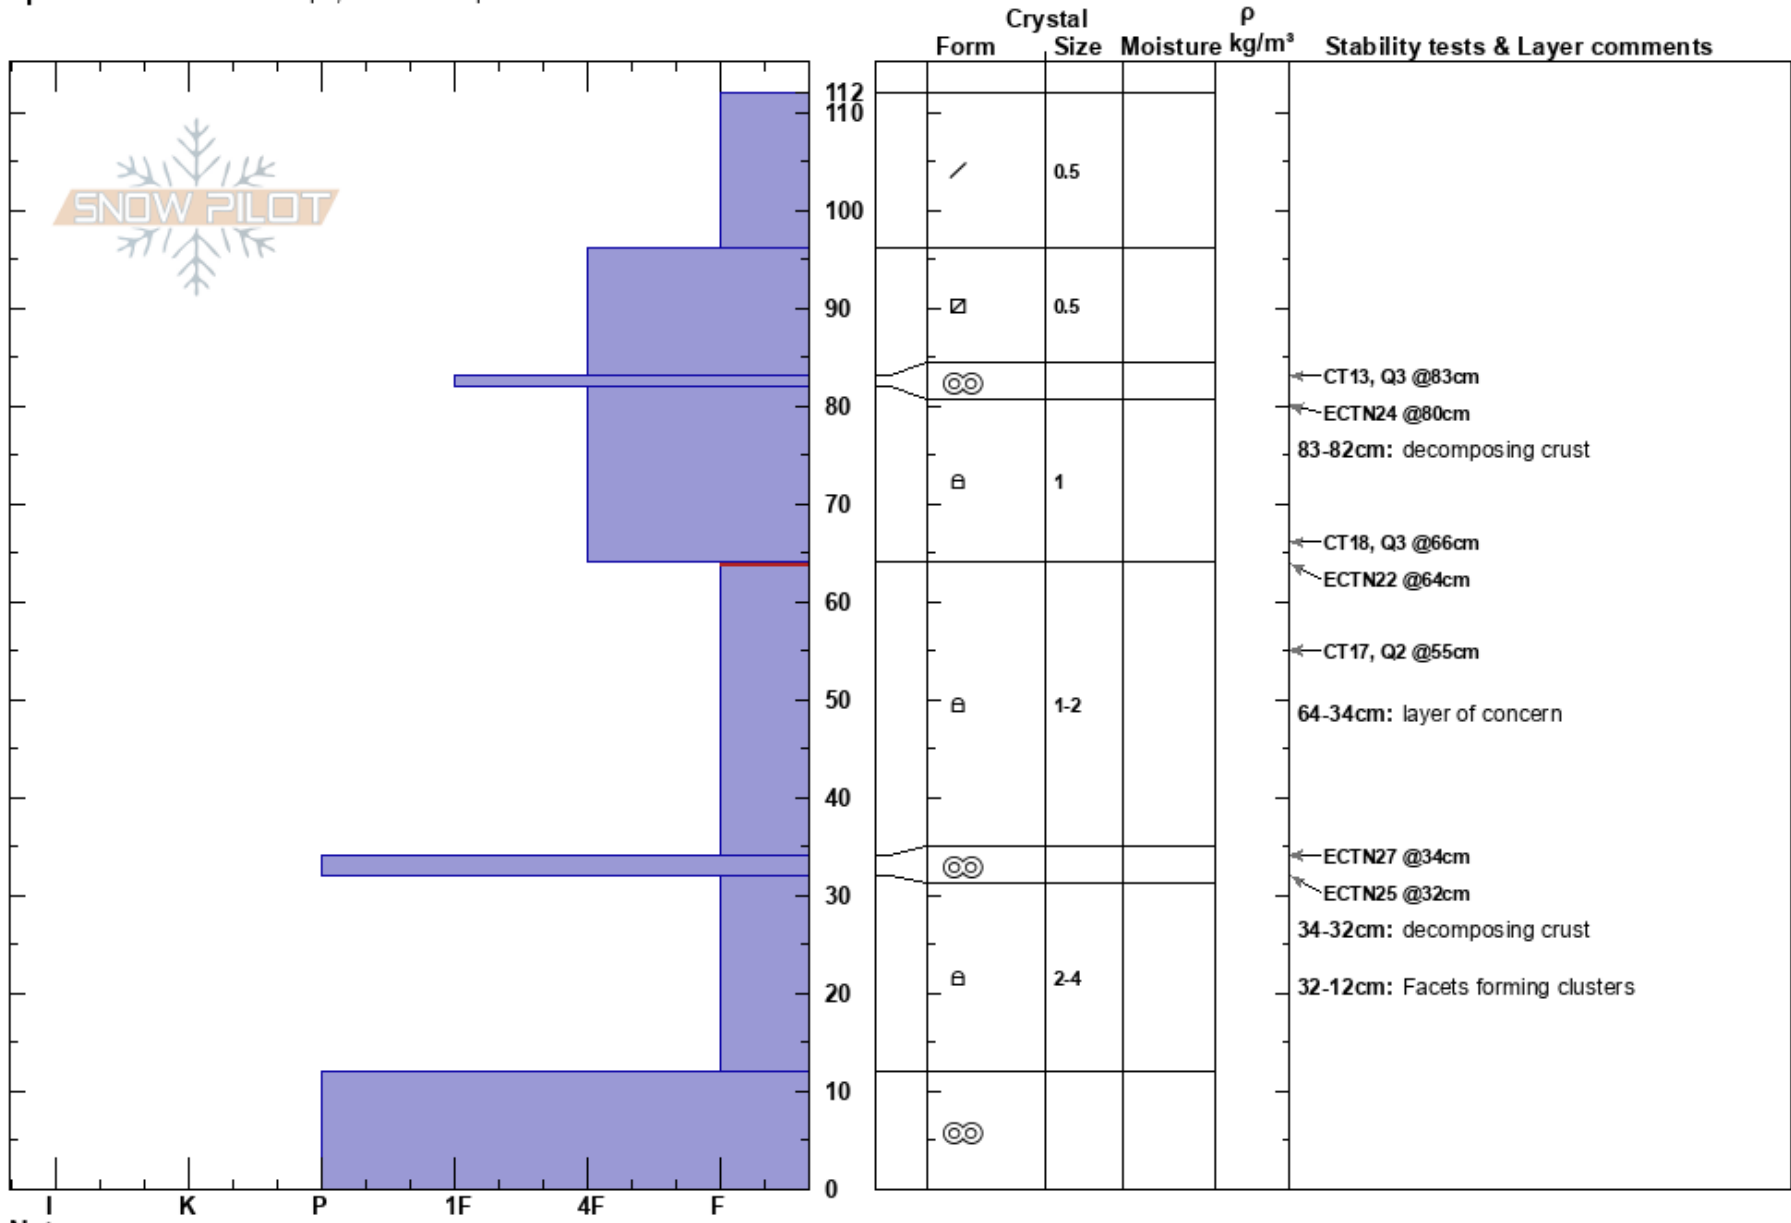

JC Road Path 3
 Wyoming Range
 WY
Elevation: 6010 ft
Aspect: NW
Specifics: Ski tracks on slope; We skied slope

Brenden Cronin
 03/05/2023 - 12:01pm
Co-ord:
Slope Angle: 35°
Wind Loading:

Stability: Fair
Air Temperature: 30°F
Sky Cover: BKN
Precipitation: NO
Wind: SW Light Breeze

HS: 112
PF: 60
PS: 30
Layer Notes:
 83-82cm: decomposing crust
 64-34cm: layer of concern
 64-34cm: Problematic layer
 34-32cm: decomposing crust
 32-12cm: Facets forming clusters

Notes: Pit dug 25ft above and to the East of previous snow-pit.
 Faceted grains in lower snowpack shows signs of rounding but generally still a weak structure.