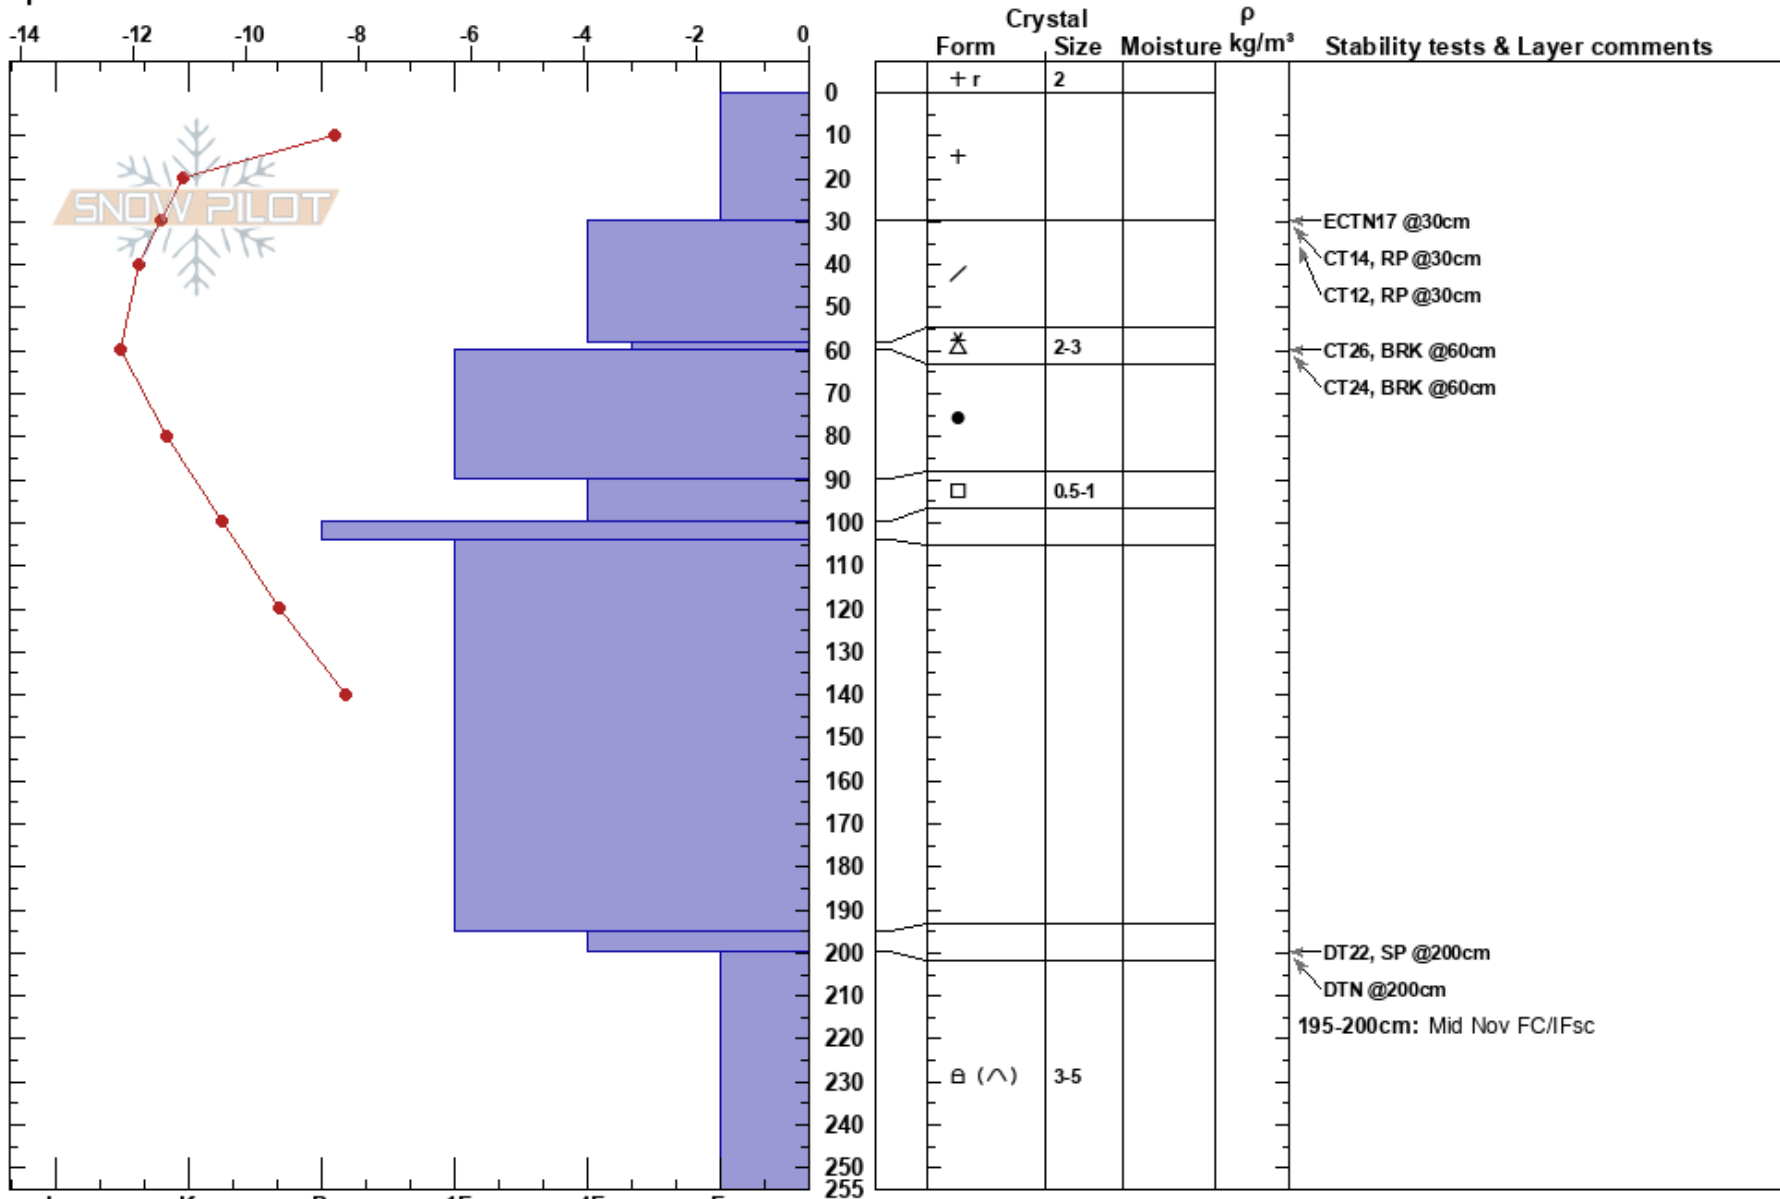

FP Grizzly Bowl
 Southern Selkirks
 CA
Elevation: 2150 m
Aspect: SE
Specifics:

White Grizzly
 02/28/2023 - 10:15am
Co-ord: 50.34307N, -117.11949W
Slope Angle: 24°
Wind Loading:

Stability:
Air Temperature: -7.8°C **HS:** 255
Sky Cover: BKN **PF:** 80 **195-200cm:** Mid Nov FC/IFsc
Precipitation: S-1 **PS:** 30
Wind: Calm

Notes: Open slope at TL.
 J Matthews, T Sabanski, Nathan Goers