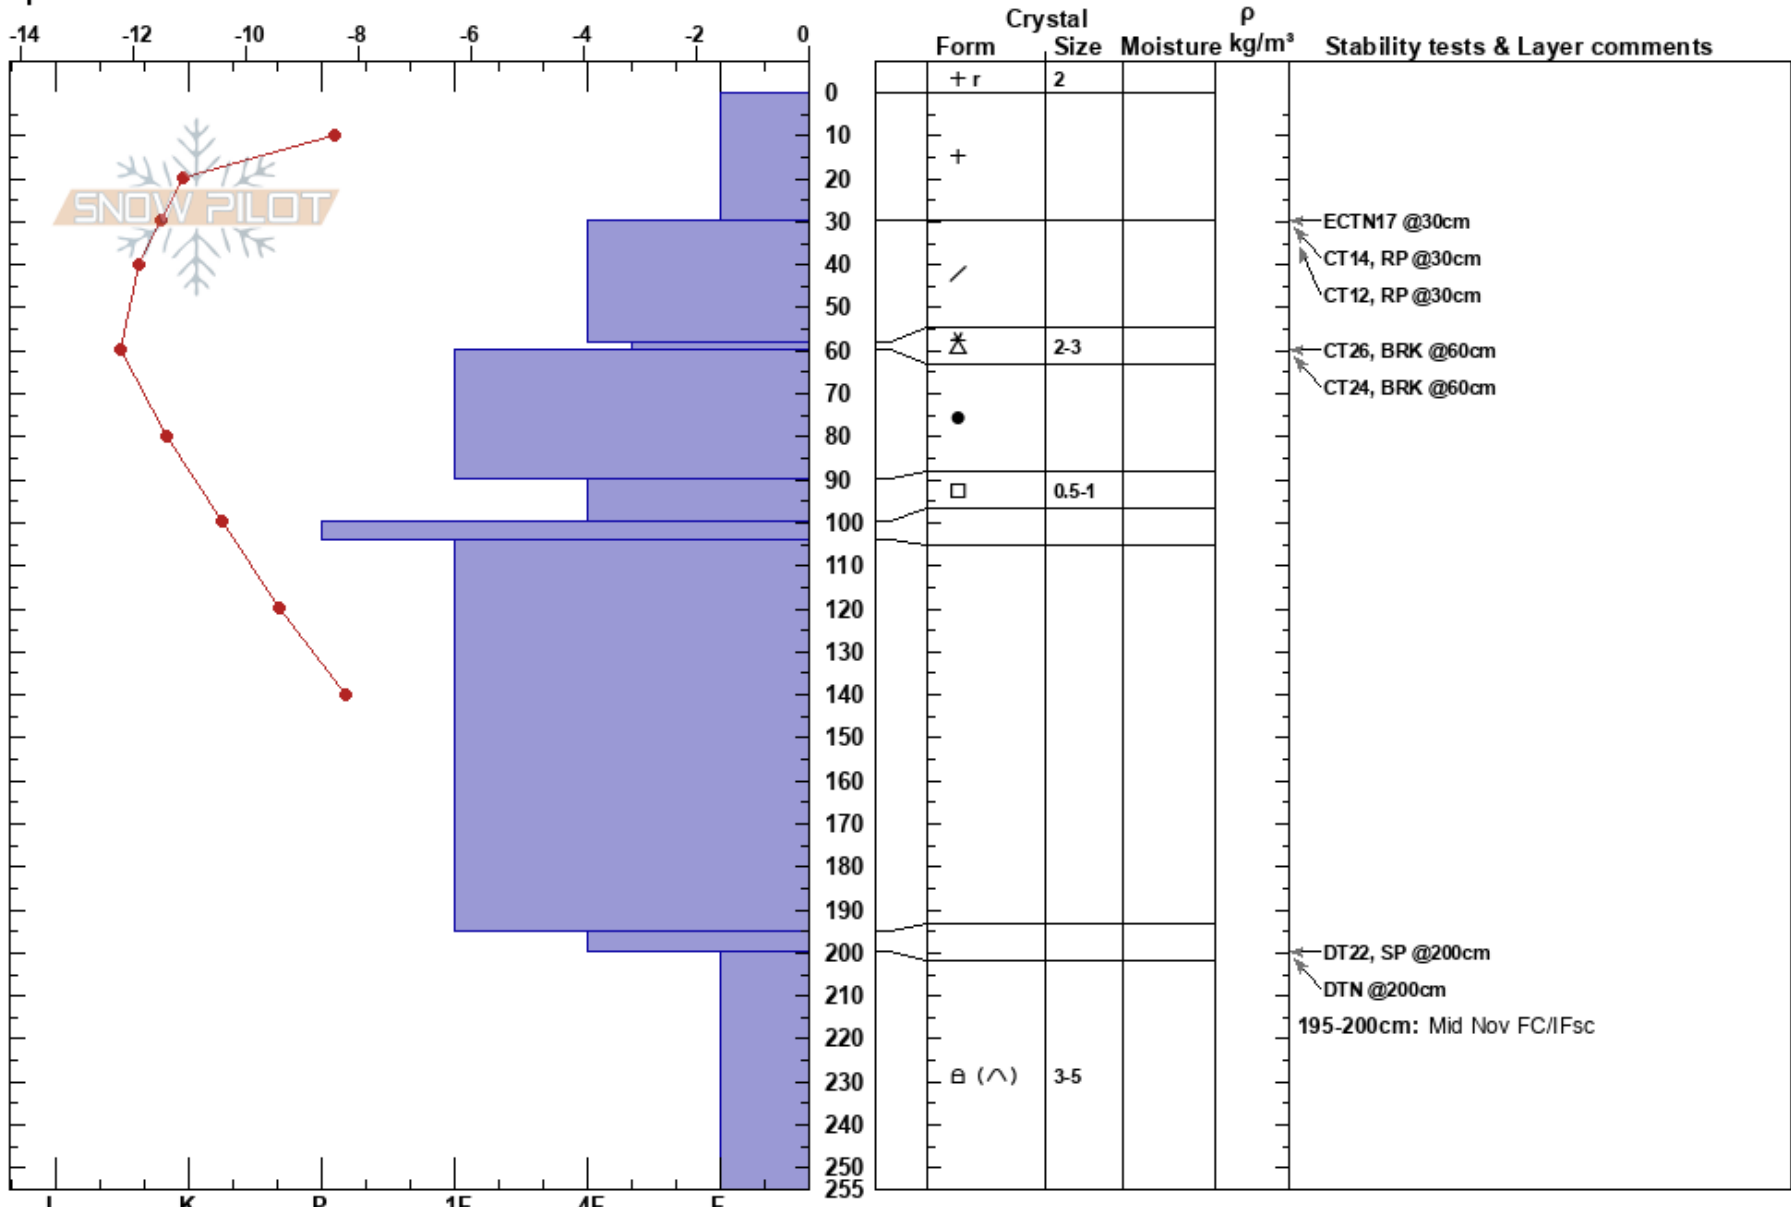

FP Grizzly Bowl
 Southern Selkirks
 CA
Elevation: 2150 m
Aspect: SE
Specifics:

White Grizzly
 02/28/2023 - 10:15am
Co-ord: 50.34307N, -117.11949W
Slope Angle: 24°
Wind Loading:

Stability:
Air Temperature: -7.8°C **HS:** 255
Sky Cover: BKN **PF:** 80 **195-200cm:** Mid Nov FC/IFsc
Precipitation: S-1 **PS:** 30
Wind: Calm

Notes: Open slope at TL.
 J Matthews, T Sabanski, Nathan Goers