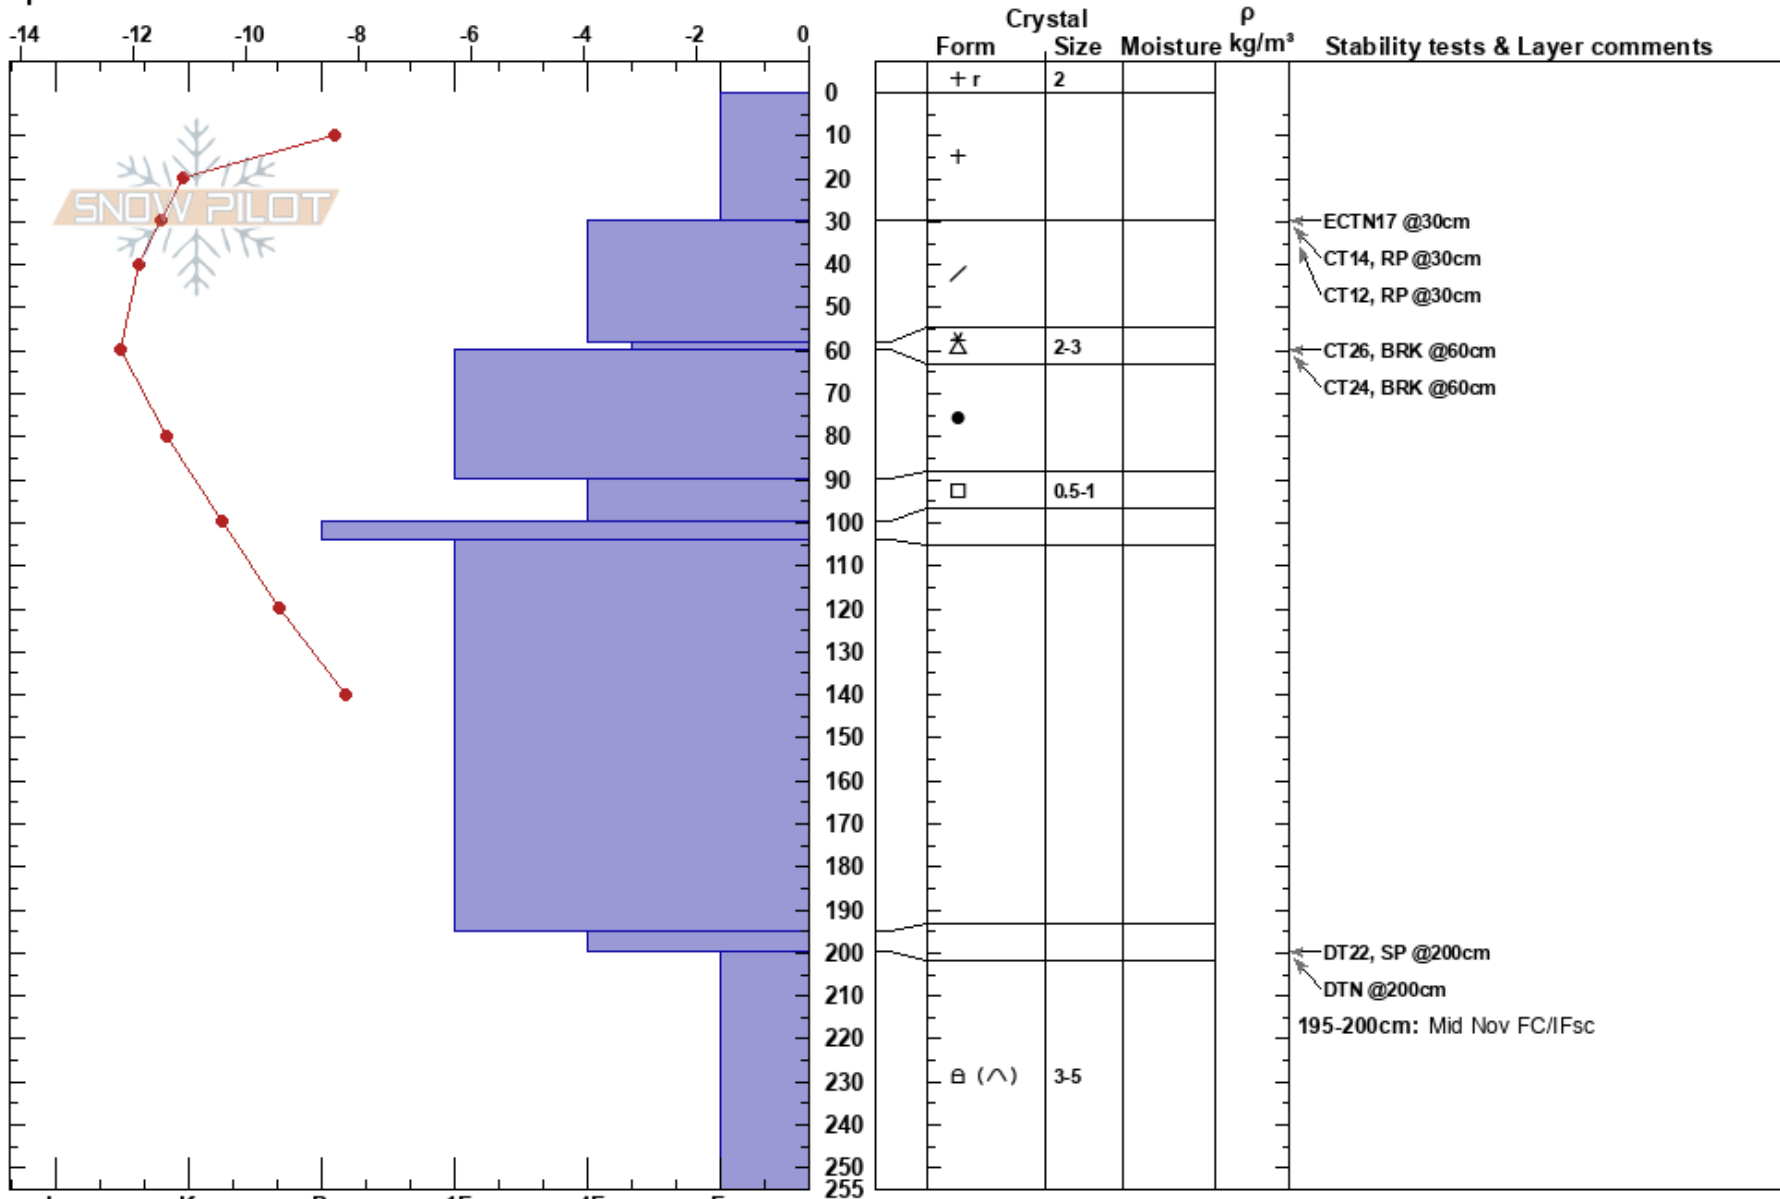

FP Grizzly Bowl  
 Southern Selkirks  
 CA  
**Elevation:** 2150 m  
**Aspect:** SE  
**Specifics:**

White Grizzly  
 02/28/2023 - 10:15am  
**Co-ord:** 50.34307N, -117.11949W  
**Slope Angle:** 24°  
**Wind Loading:**

**Stability:**  
**Air Temperature:** -7.8°C **HS:** 255  
**Sky Cover:** BKN **PF:** 80 **195-200cm:** Mid Nov FC/IFsc  
**Precipitation:** S-1 **PS:** 30  
**Wind:** Calm

**Notes:** Open slope at TL.  
 J Matthews, T Sabanski, Nathan Goers