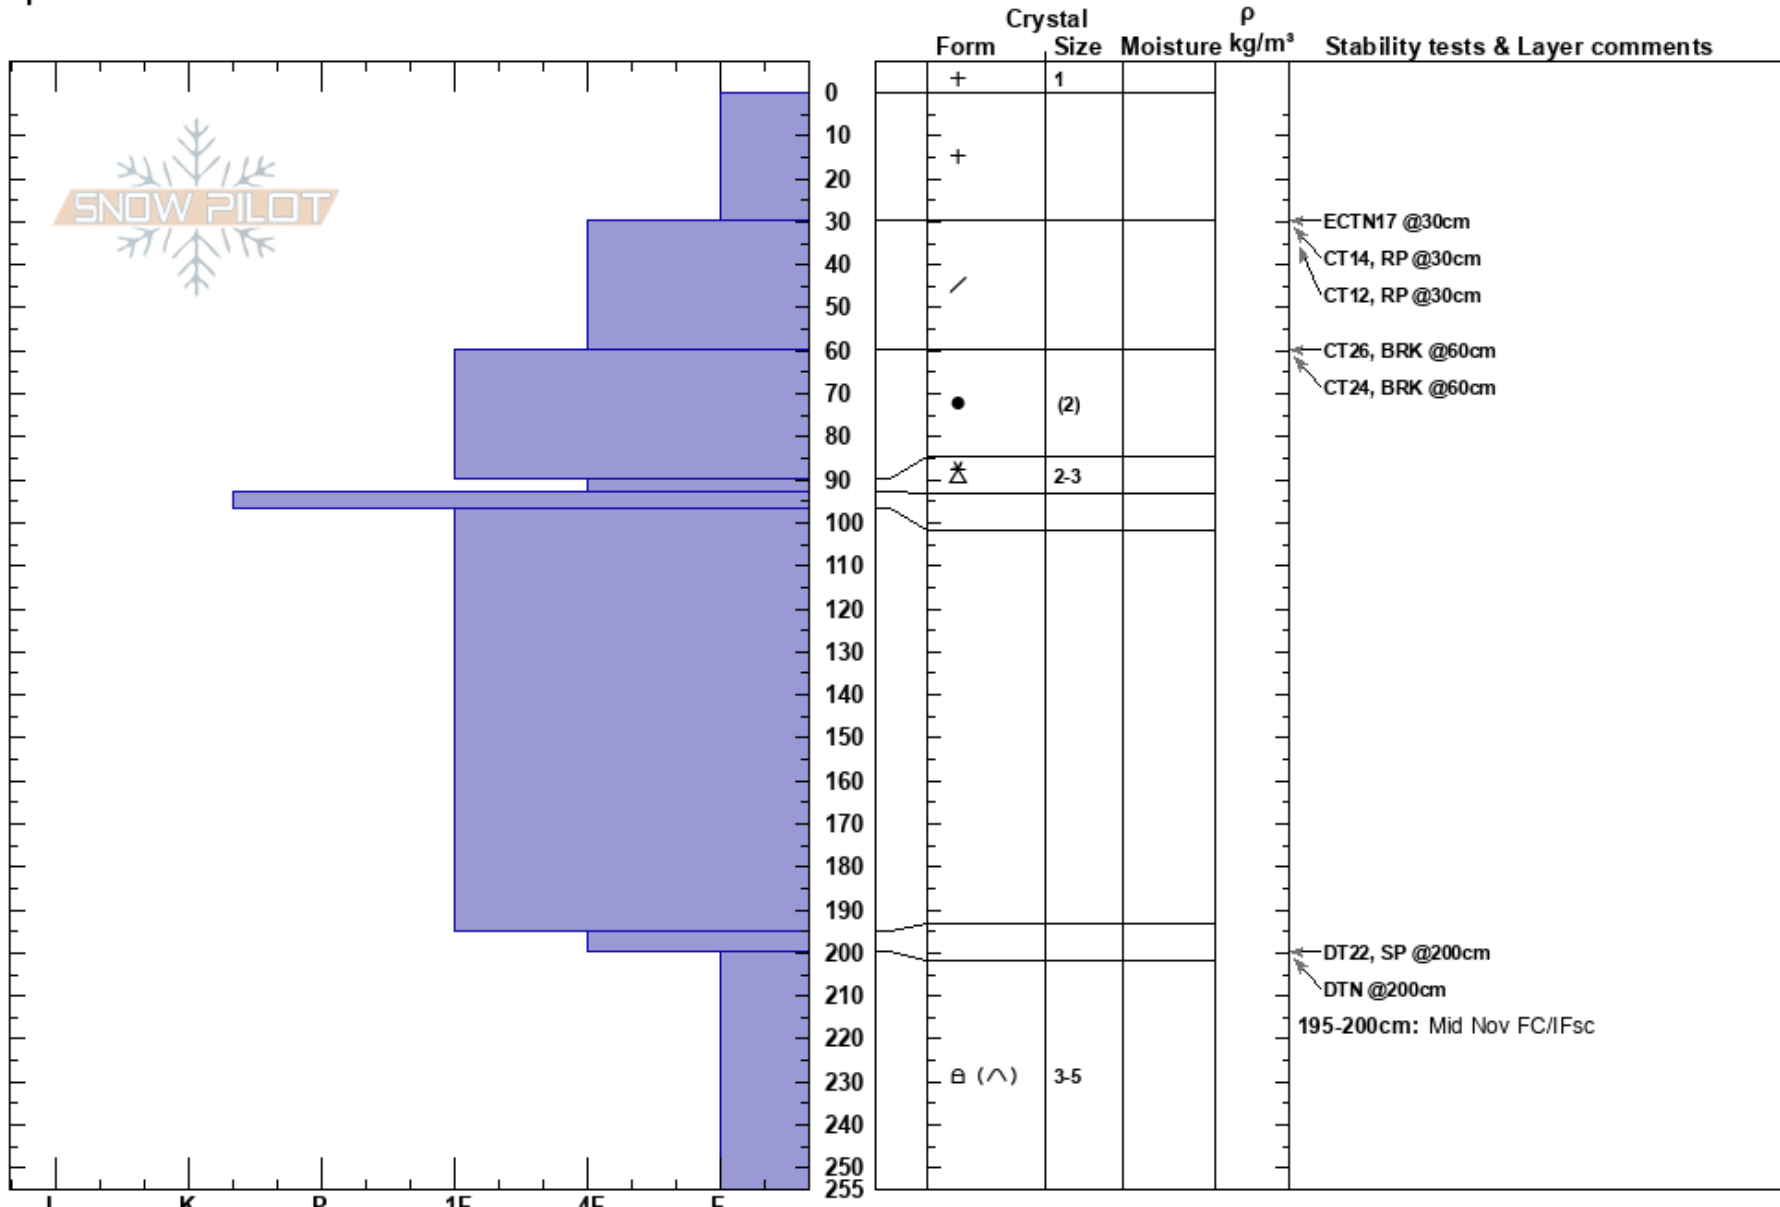

FP Grizzly Bowl  
 Southern Selkirks  
 CA  
**Elevation:** 2100 m  
**Aspect:** SE  
**Specifics:**

White Grizzly  
 02/28/2023 - 10:15am  
**Co-ord:** 50.34460N, -117.11899W  
**Slope Angle:** 24°  
**Wind Loading:**

**Stability:**  
**Air Temperature:** -7.8°C **HS:** 255  
**Sky Cover:** BKN **PF:** 80 **195-200cm:** Mid Nov FC/IFsc  
**Precipitation:** S-1 **PS:** 30  
**Wind:**

**Notes:** Open glade at TL, open to sun.  
 J Matthews, T Sabanski, N Goers