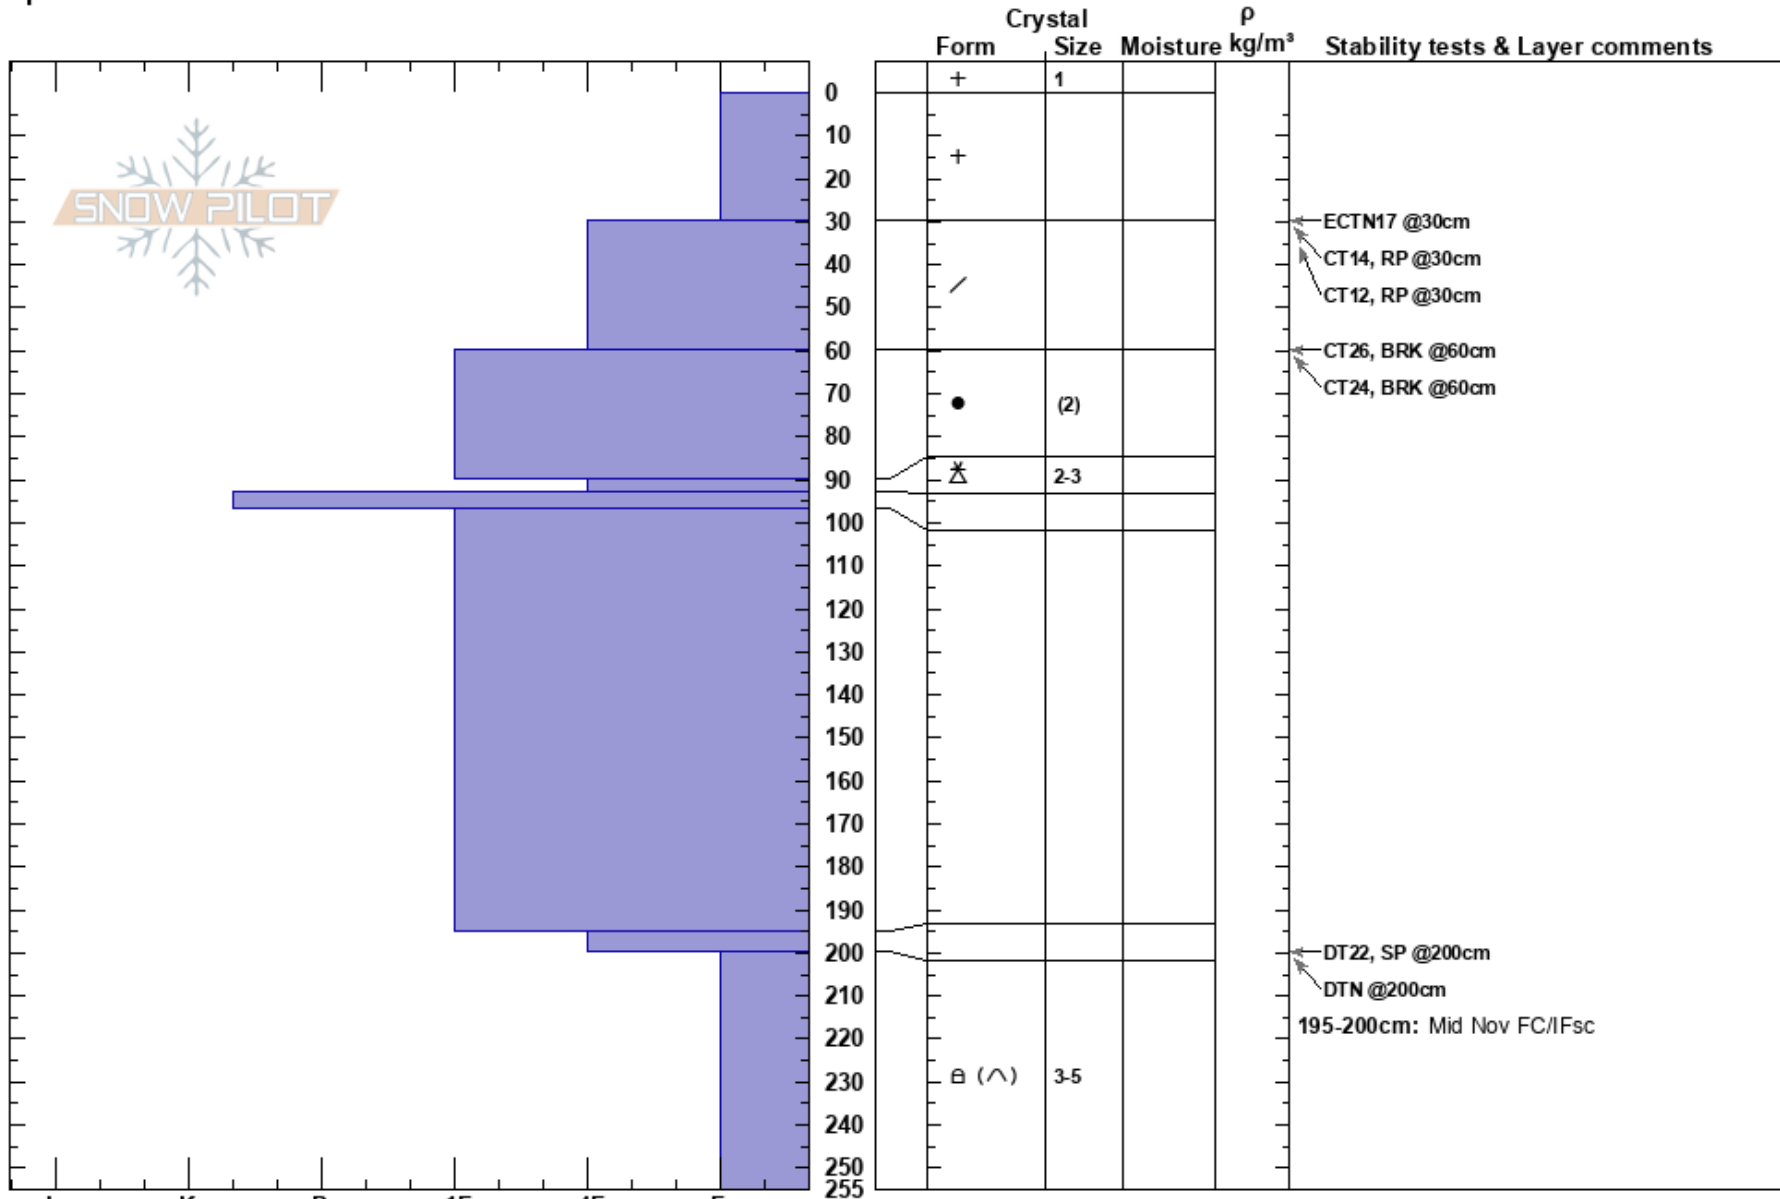

FP Grizzly Bowl
 Southern Selkirks
 CA
Elevation: 2100 m
Aspect: SE
Specifics:

White Grizzly
 02/28/2023 - 10:15am
Co-ord: 50.34460N, -117.11899W
Slope Angle: 24°
Wind Loading:

Stability:
Air Temperature: -7.8°C **HS:** 255
Sky Cover: BKN **PF:** 80 **195-200cm:** Mid Nov FC/IFsc
Precipitation: S-1 **PS:** 30
Wind:

Notes: Open glade at TL, open to sun.
 J Matthews, T Sabanski, N Goers