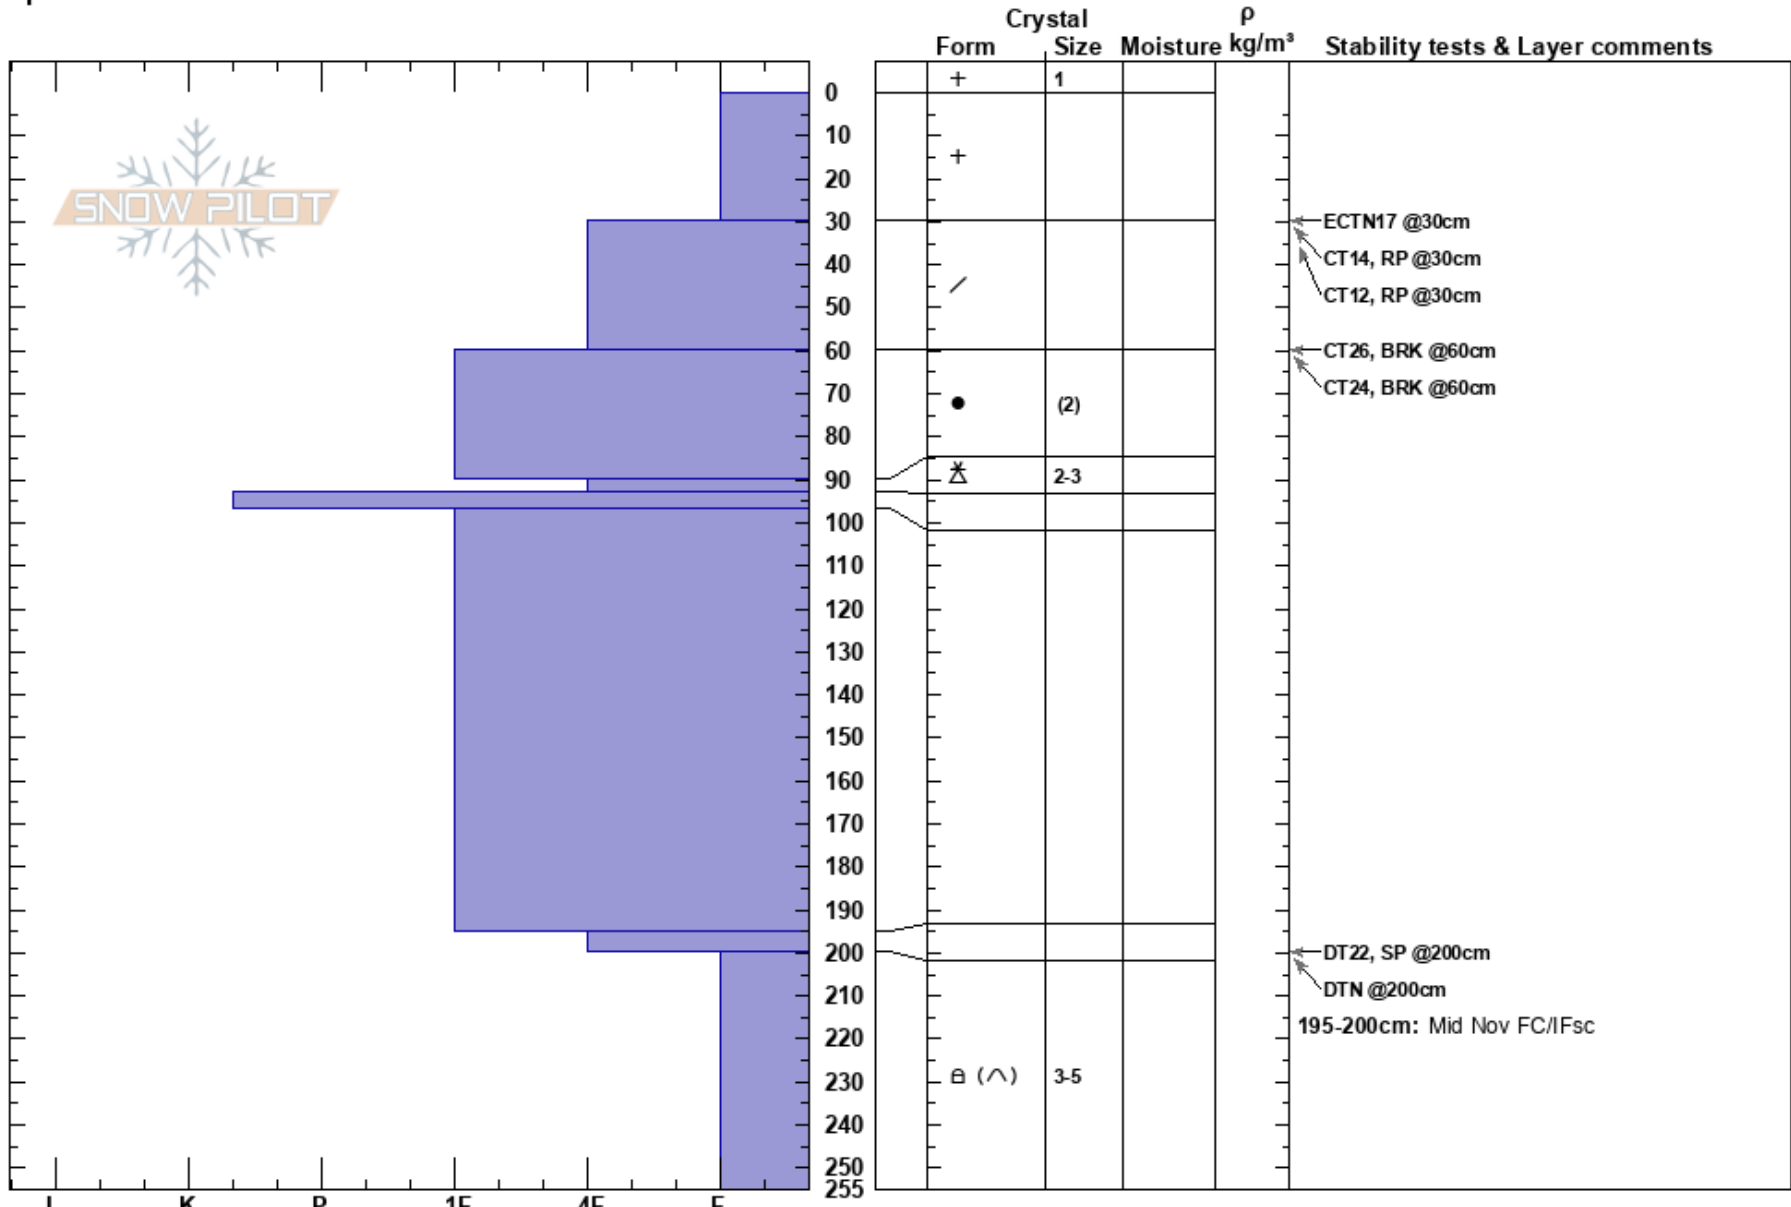

FP Grizzly Bowl
 Southern Selkirks
 CA
 Elevation: 2100 m
 Aspect: SE
 Specifics:

White Grizzly
 02/28/2023 - 10:15am
 Co-ord: 50.34460N, -117.11899W
 Slope Angle: 24°
 Wind Loading:

Stability:
 Air Temperature: -7.8°C
 Sky Cover: BKN
 Precipitation: S-1
 Wind:
 HS:255
 PF: 80
 PS: 30
 195-200cm: Mid Nov FC/IFsc

Notes: Open glade at TL, open to sun.
 J Matthews, T Sabanski, N Goers