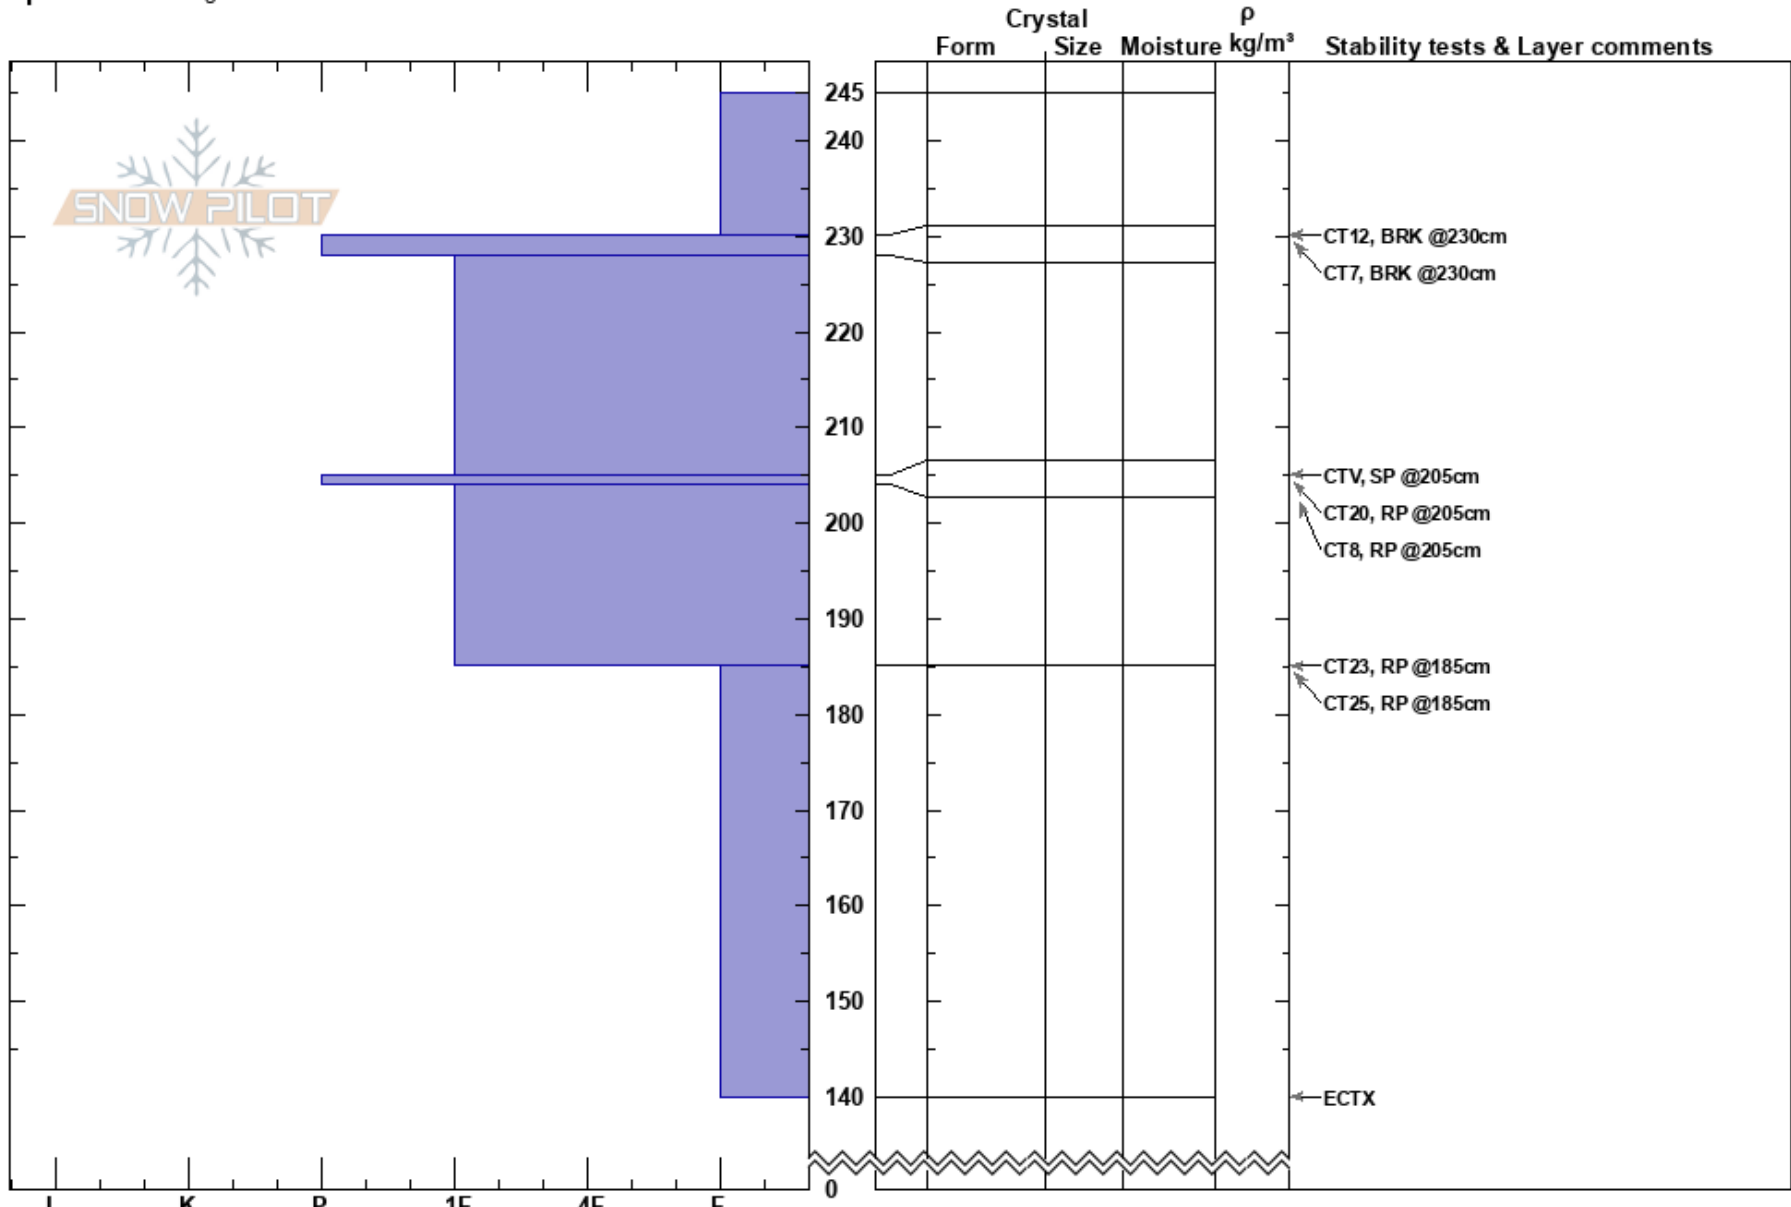

Diet Zone  
 Coast Mountains  
 BC  
**Elevation:**  
**Aspect:**  
**Specifics:** Pit dug in a Ski Area

Blake Rowsell  
 05/03/2023 - 13:00  
**Co-ord:** 50.32743N, -123.40341W  
**Slope Angle:**  
**Wind Loading:**

**Stability:**  
**Air Temperature:**  
**Sky Cover:**  
**Precipitation:**  
**Wind:**

**HS:**245  
**Layer Notes:**  
 230-228cm: Problematic layer

**Notes:**