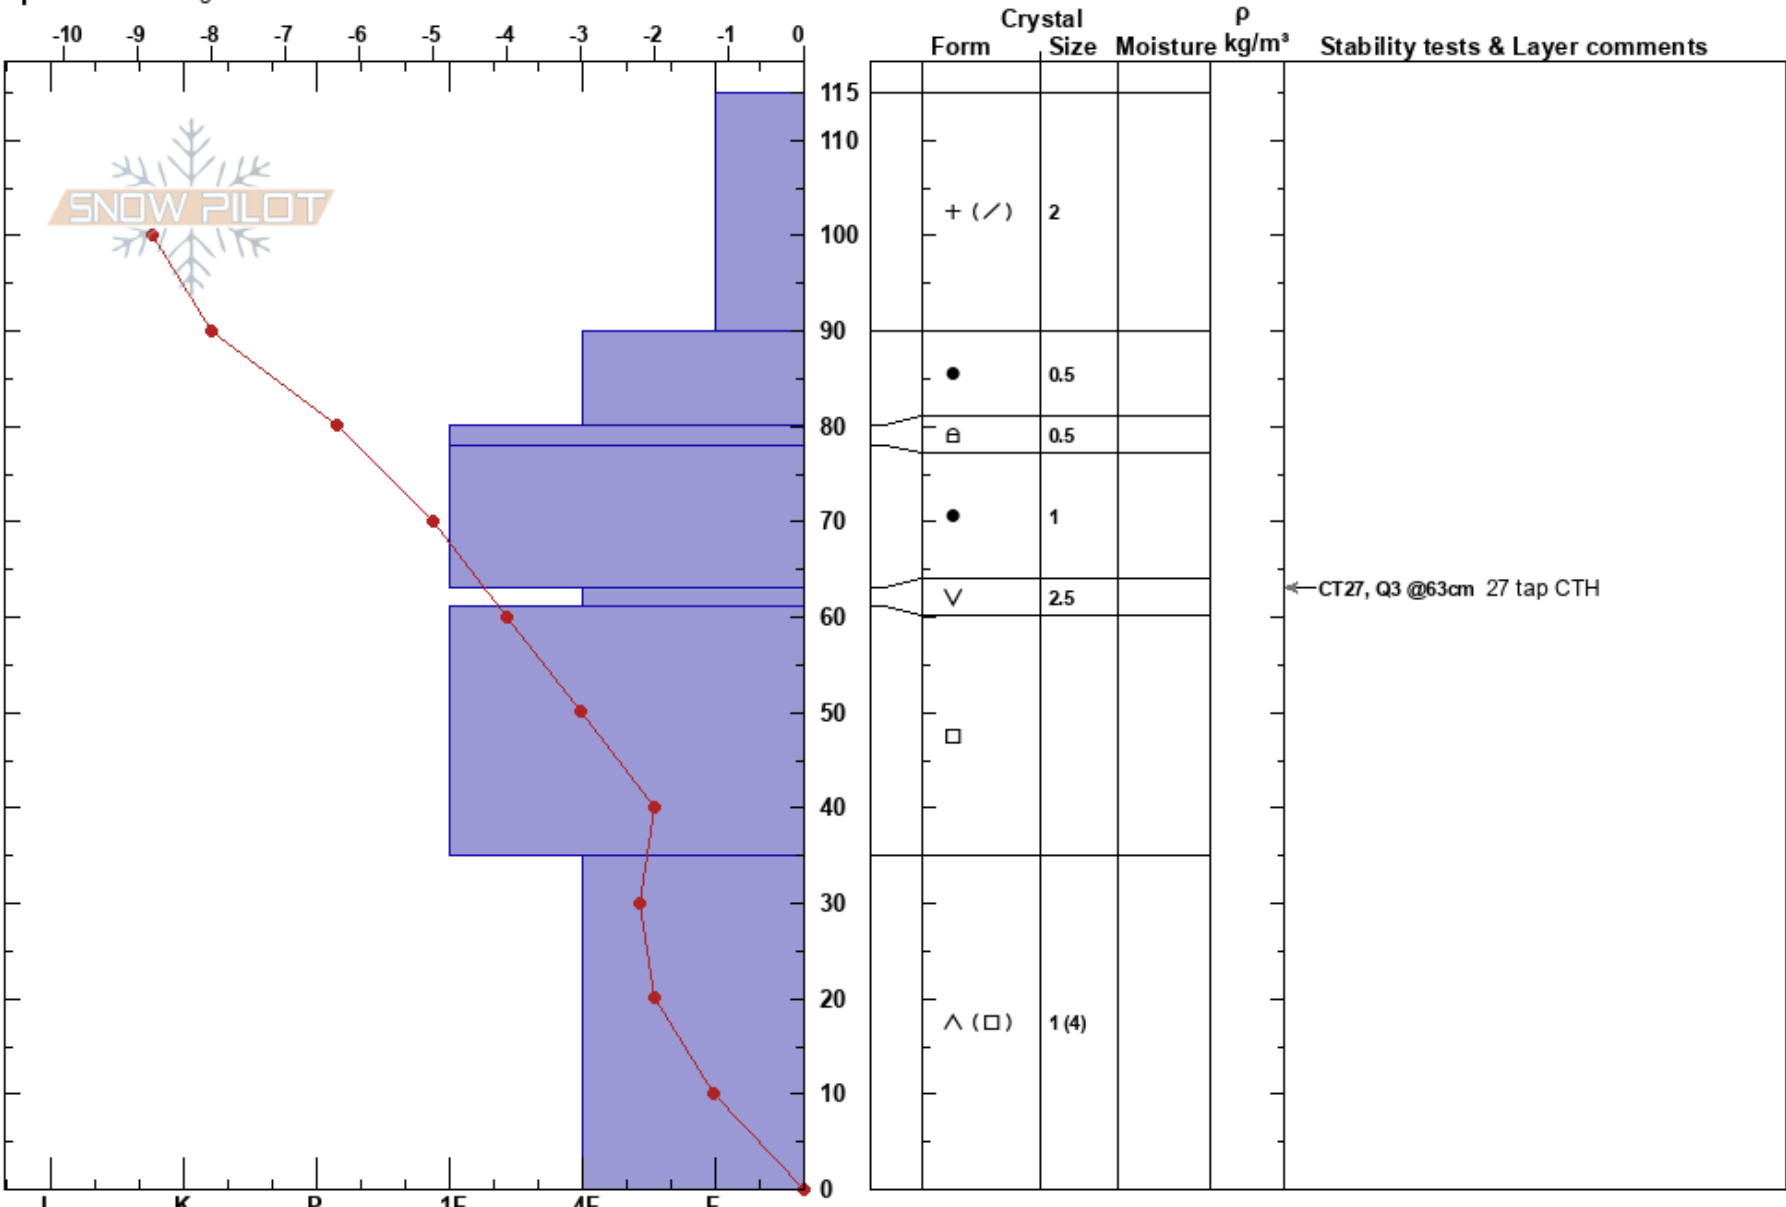

snow plot KAR
 Purcell
 BC
Elevation: 1800 m
Aspect: NW
Specifics: Pit dug in a Ski Area

Herve Durand
 05/03/2023 - 11:35
Co-ord:
Slope Angle: 0°
Wind Loading:

Stability:
Air Temperature: -8°C
Precipitation:
Wind: Calm
HS: 115
PF: 25 63-61cm: Problematic layer
Layer Notes: