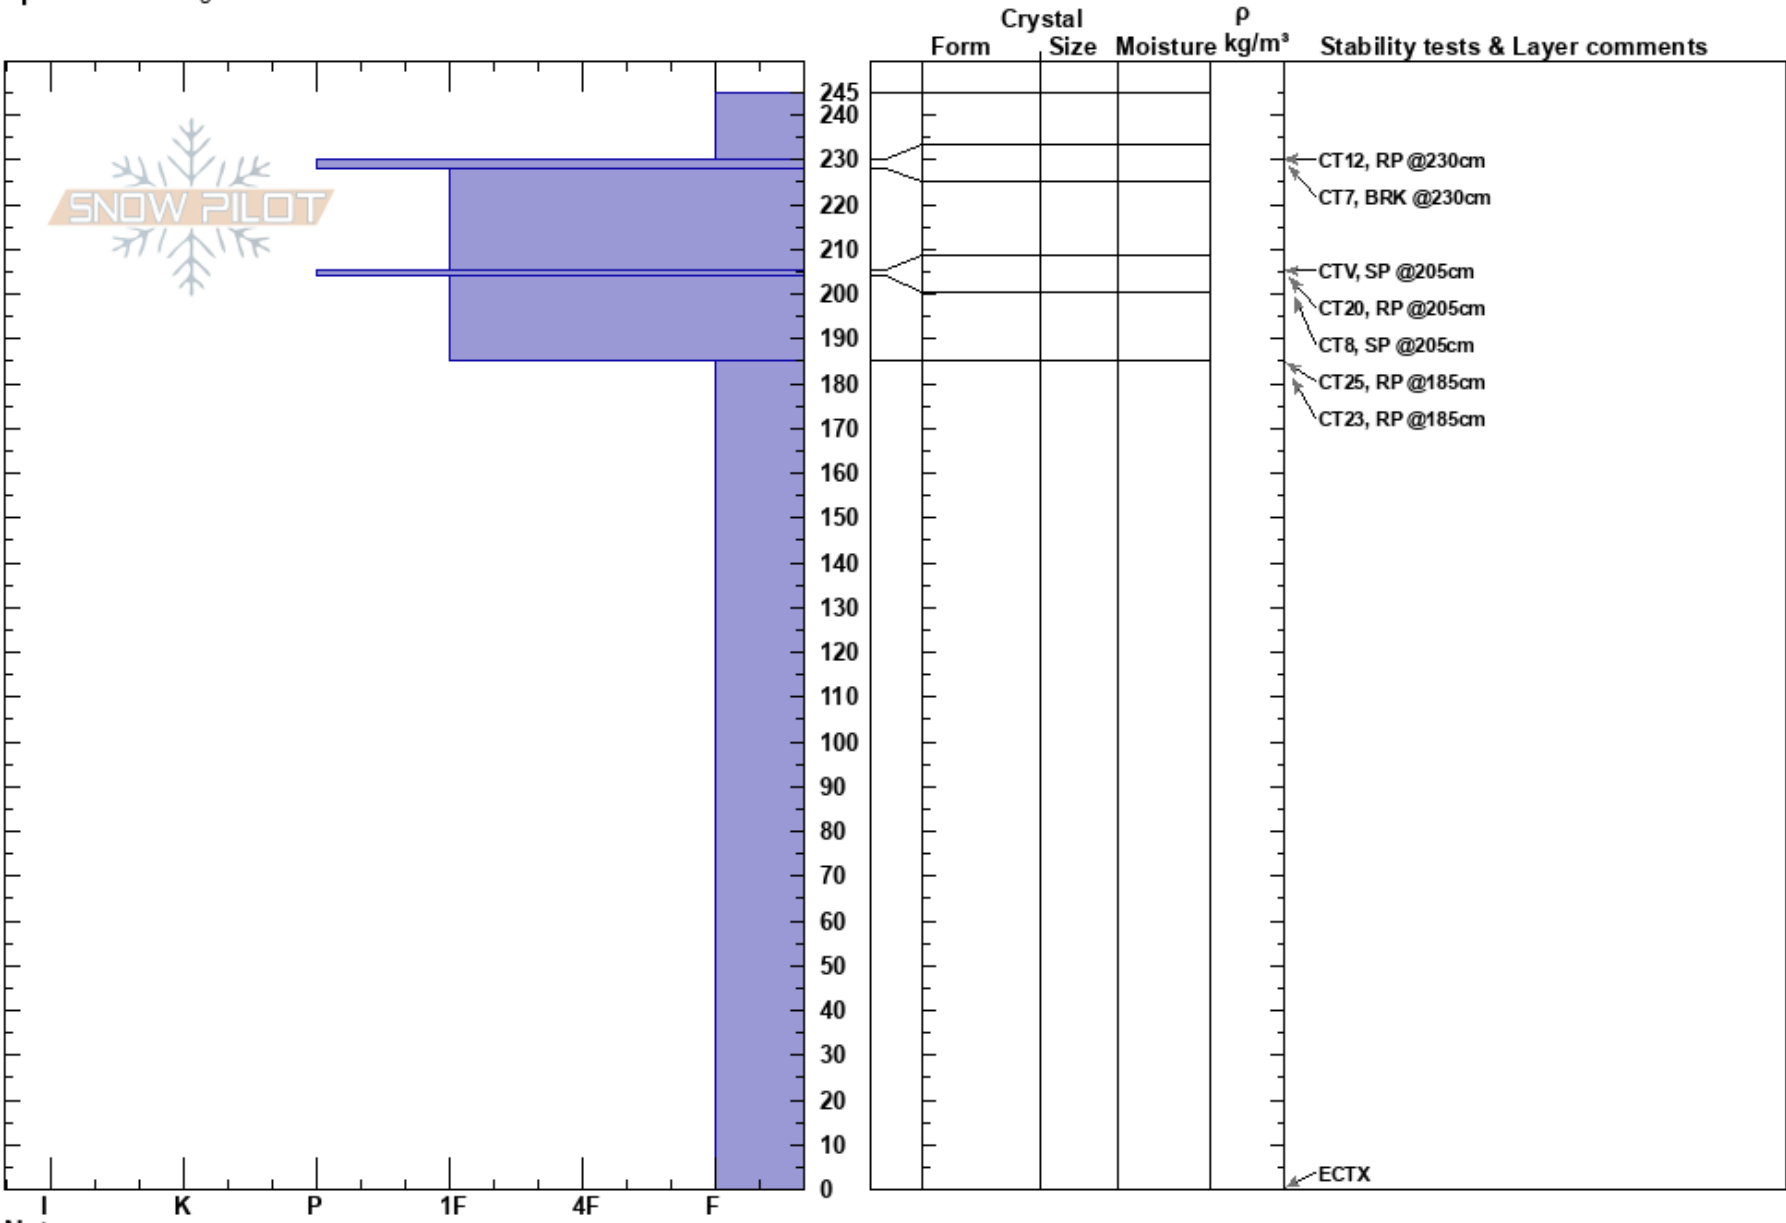

Diet Zone
 Coast Mountains
 BC
 Elevation:
 Aspect:
 Specifics: Pit dug in a Ski Area

Blake Rowsell
 05/03/2023 - 13:00
 Co-ord: 50.92692N, -123.31642W
 Slope Angle:
 Wind Loading:

Stability:
 Air Temperature:
 Sky Cover:
 Precipitation:
 Wind:

HS:245
 185-0cm: Problematic layer

Notes: