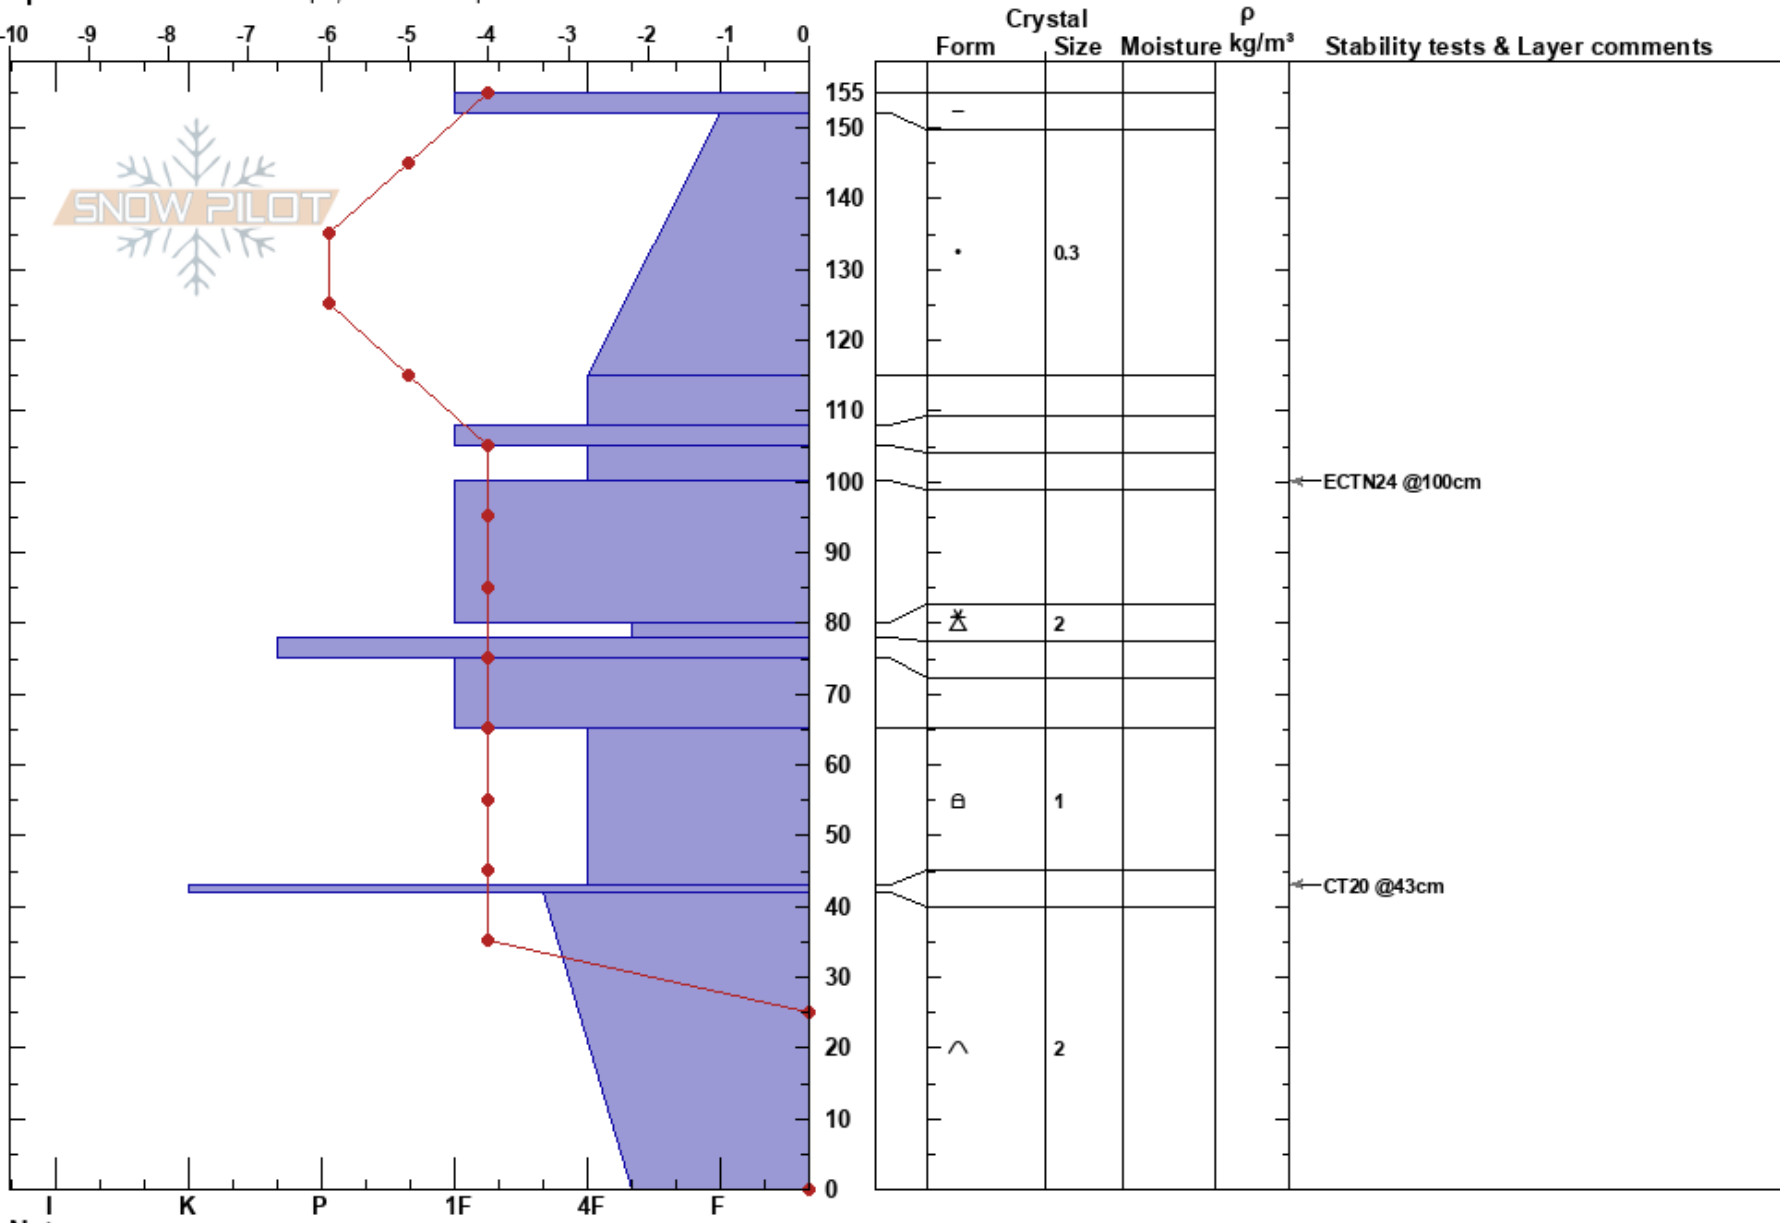

Little Bear  
Kachina Peaks  
AZ  
Elevation: 8520 ft  
Aspect: 0°

Bray Moll  
03/05/2023 - 11:00am  
Co-ord: 35.27555N, -111.60601W  
Slope Angle: 23°  
Wind Loading: no

Stability: **HS: 155**  
Air Temperature: 3°C  
Sky Cover: FEW  
Precipitation: NO  
Wind: SW Moderate  
Layer Notes: 105-100cm: Problematic layer

Specifics: Ski tracks on slope; We skied slope

Notes: