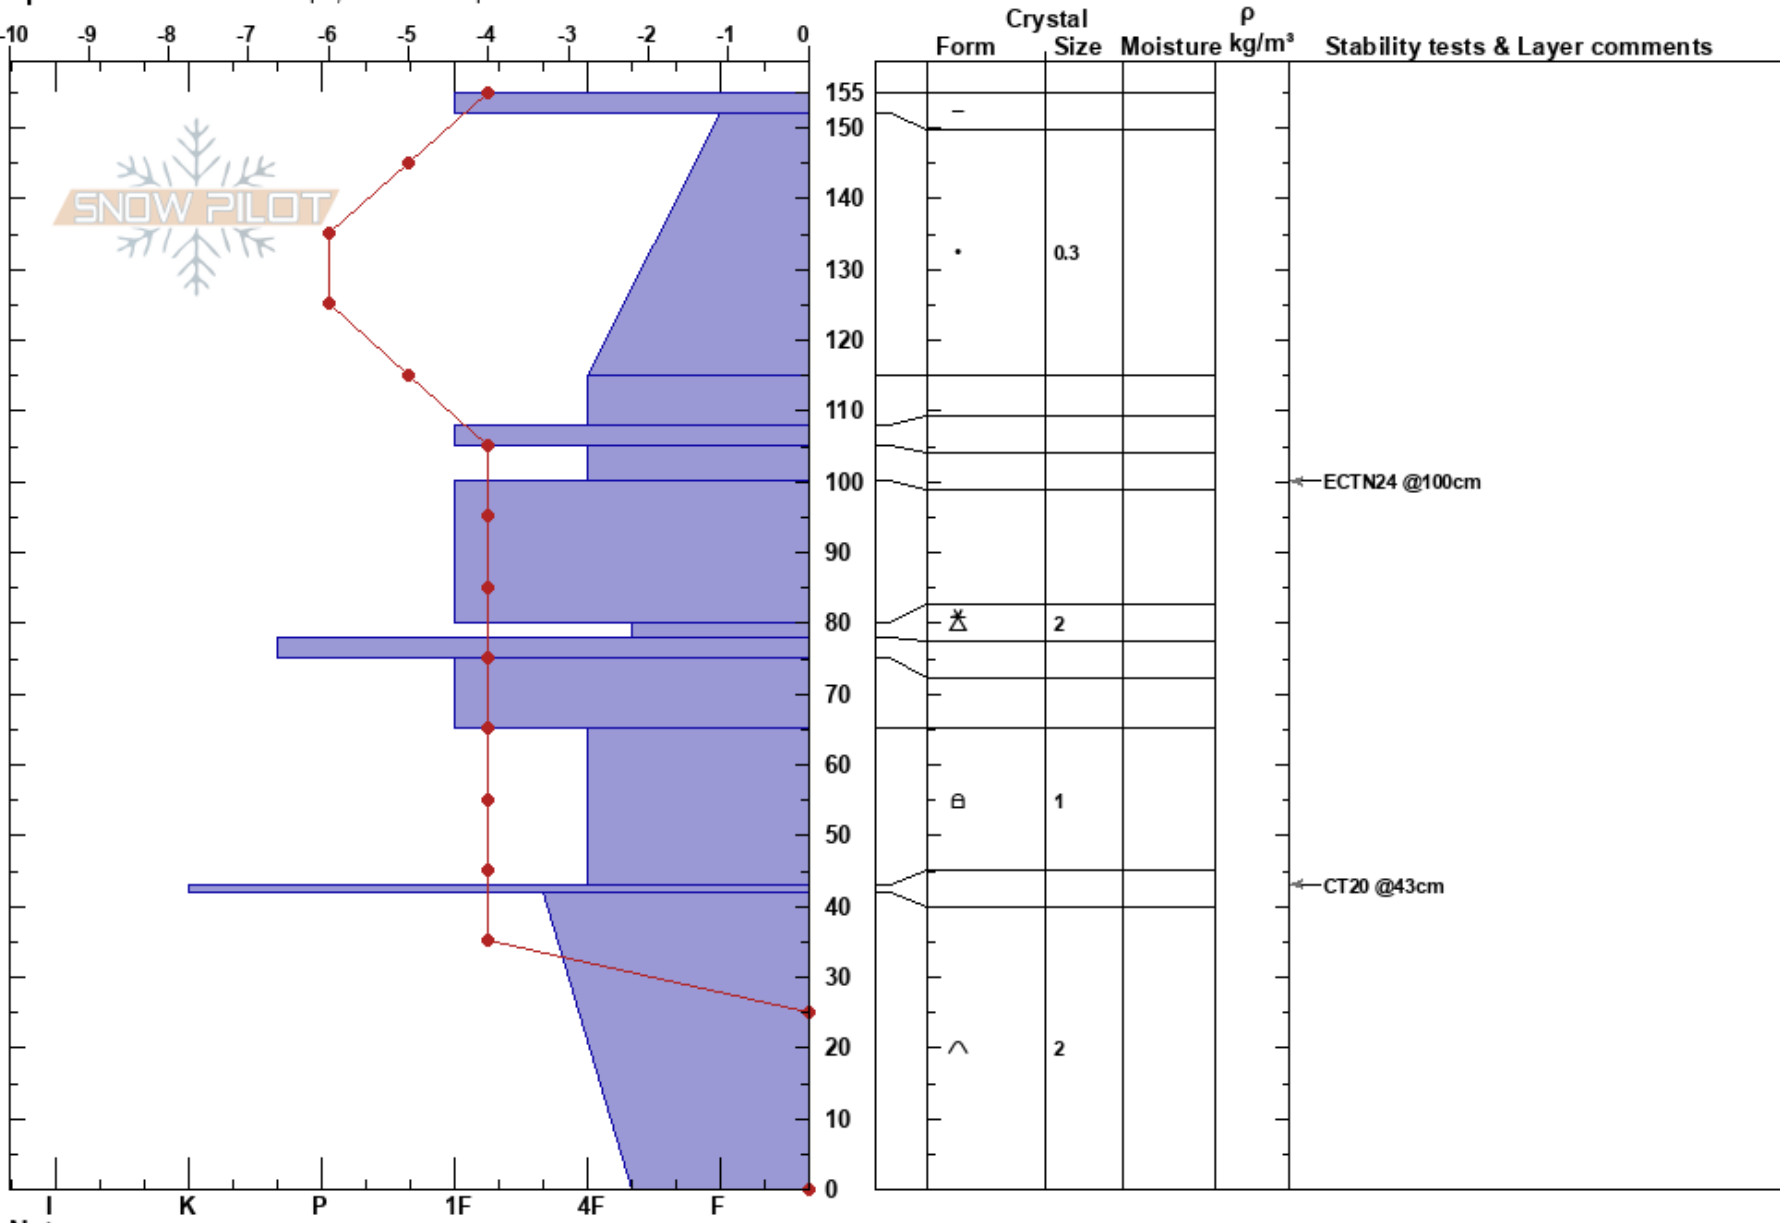

Little Bear
Kachina Peaks
AZ
Elevation: 8520 ft
Aspect: 0°

Bray Moll
03/05/2023 - 11:00am
Co-ord: 35.27555N, -111.60601W
Slope Angle: 23°
Wind Loading: no

Stability: **HS: 155**
Air Temperature: 3°C
Sky Cover: FEW
Precipitation: NO
Wind: SW Moderate
Layer Notes: 105-100cm: Problematic layer

Specifics: Ski tracks on slope; We skied slope

Notes: