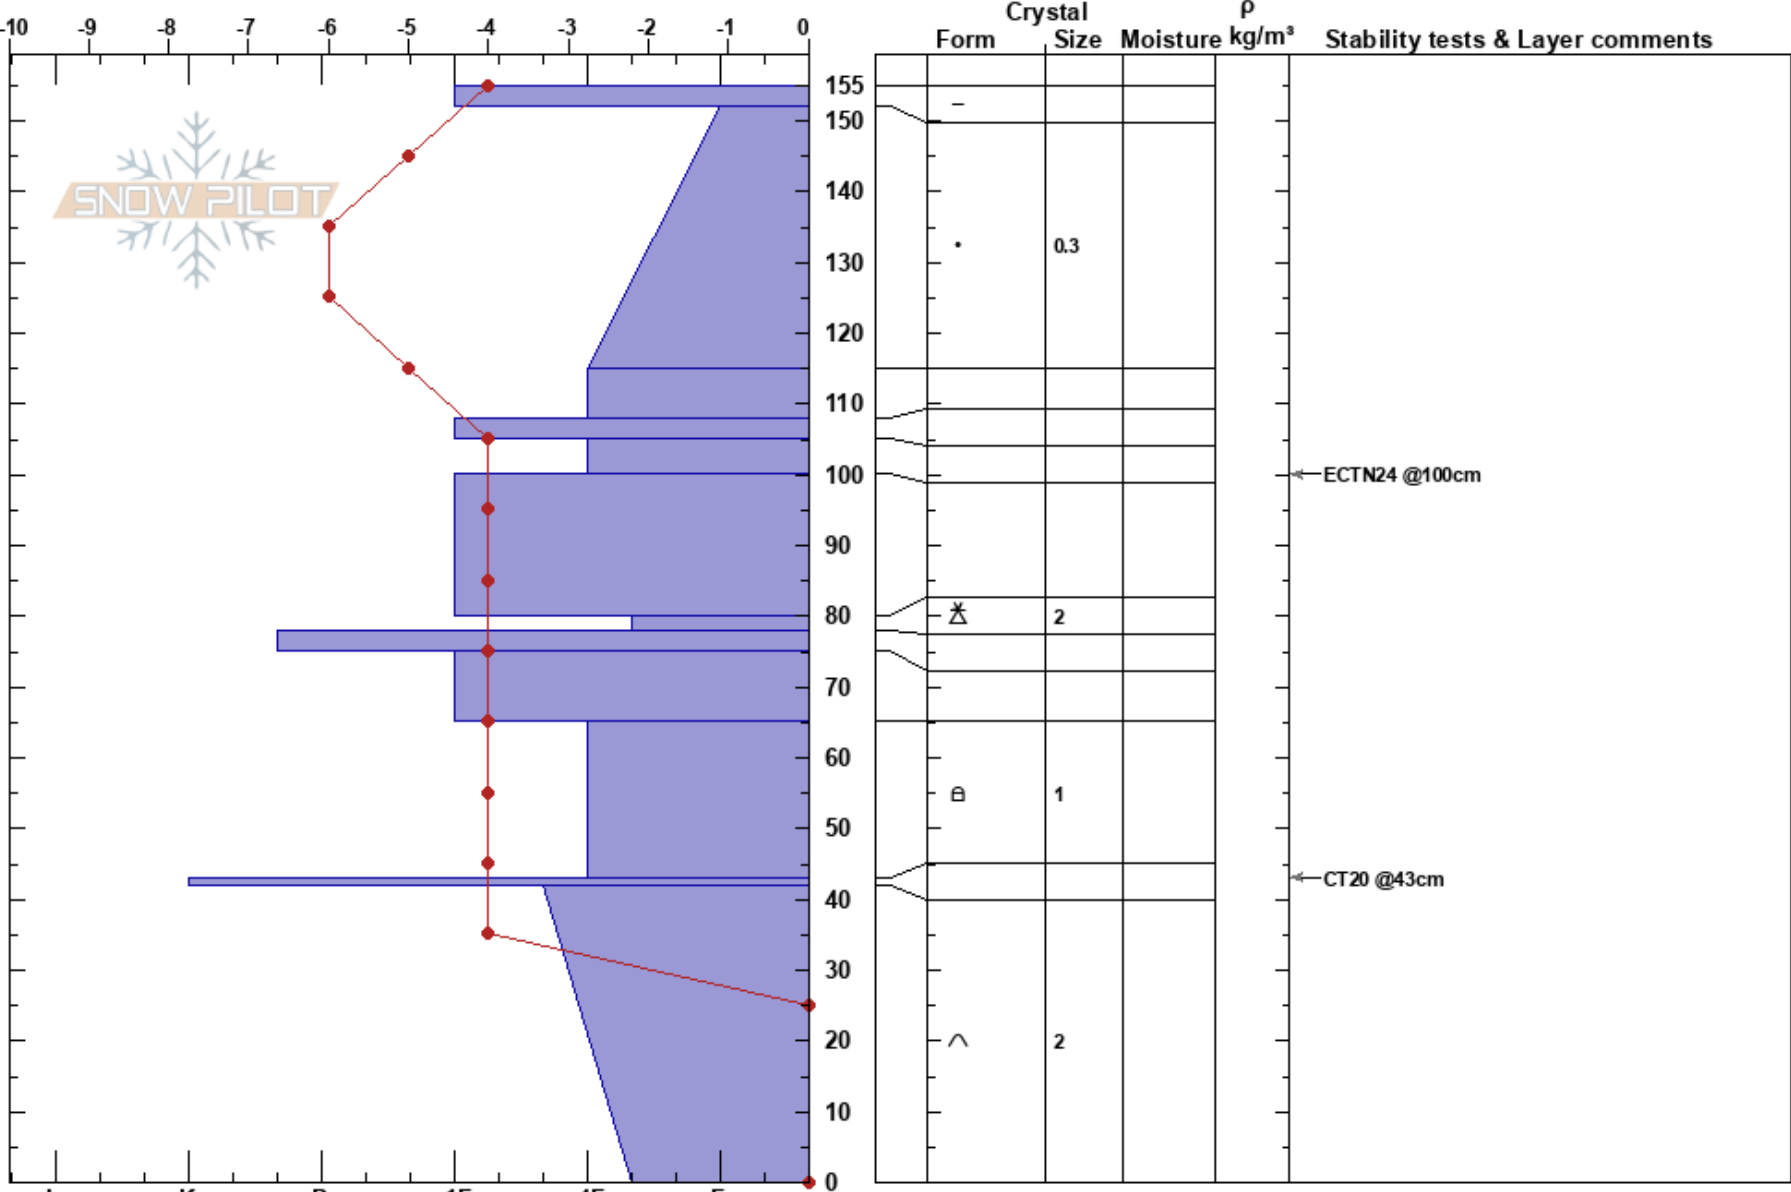

Little Bear
Kachina Peaks
AZ
Elevation: 8520 ft
Aspect: 0°

Bray Moll
03/05/2023 - 11:00am
Co-ord: 35.27555N, -111.60601W
Slope Angle: 23°
Wind Loading: no

Stability:
Air Temperature: 3°C
Sky Cover: FEW
Precipitation: NO
Wind: SW Moderate

HS: 155
Layer Notes:
105-100cm: Problematic layer

Specifics: Ski tracks on slope; We skied slope

Notes: